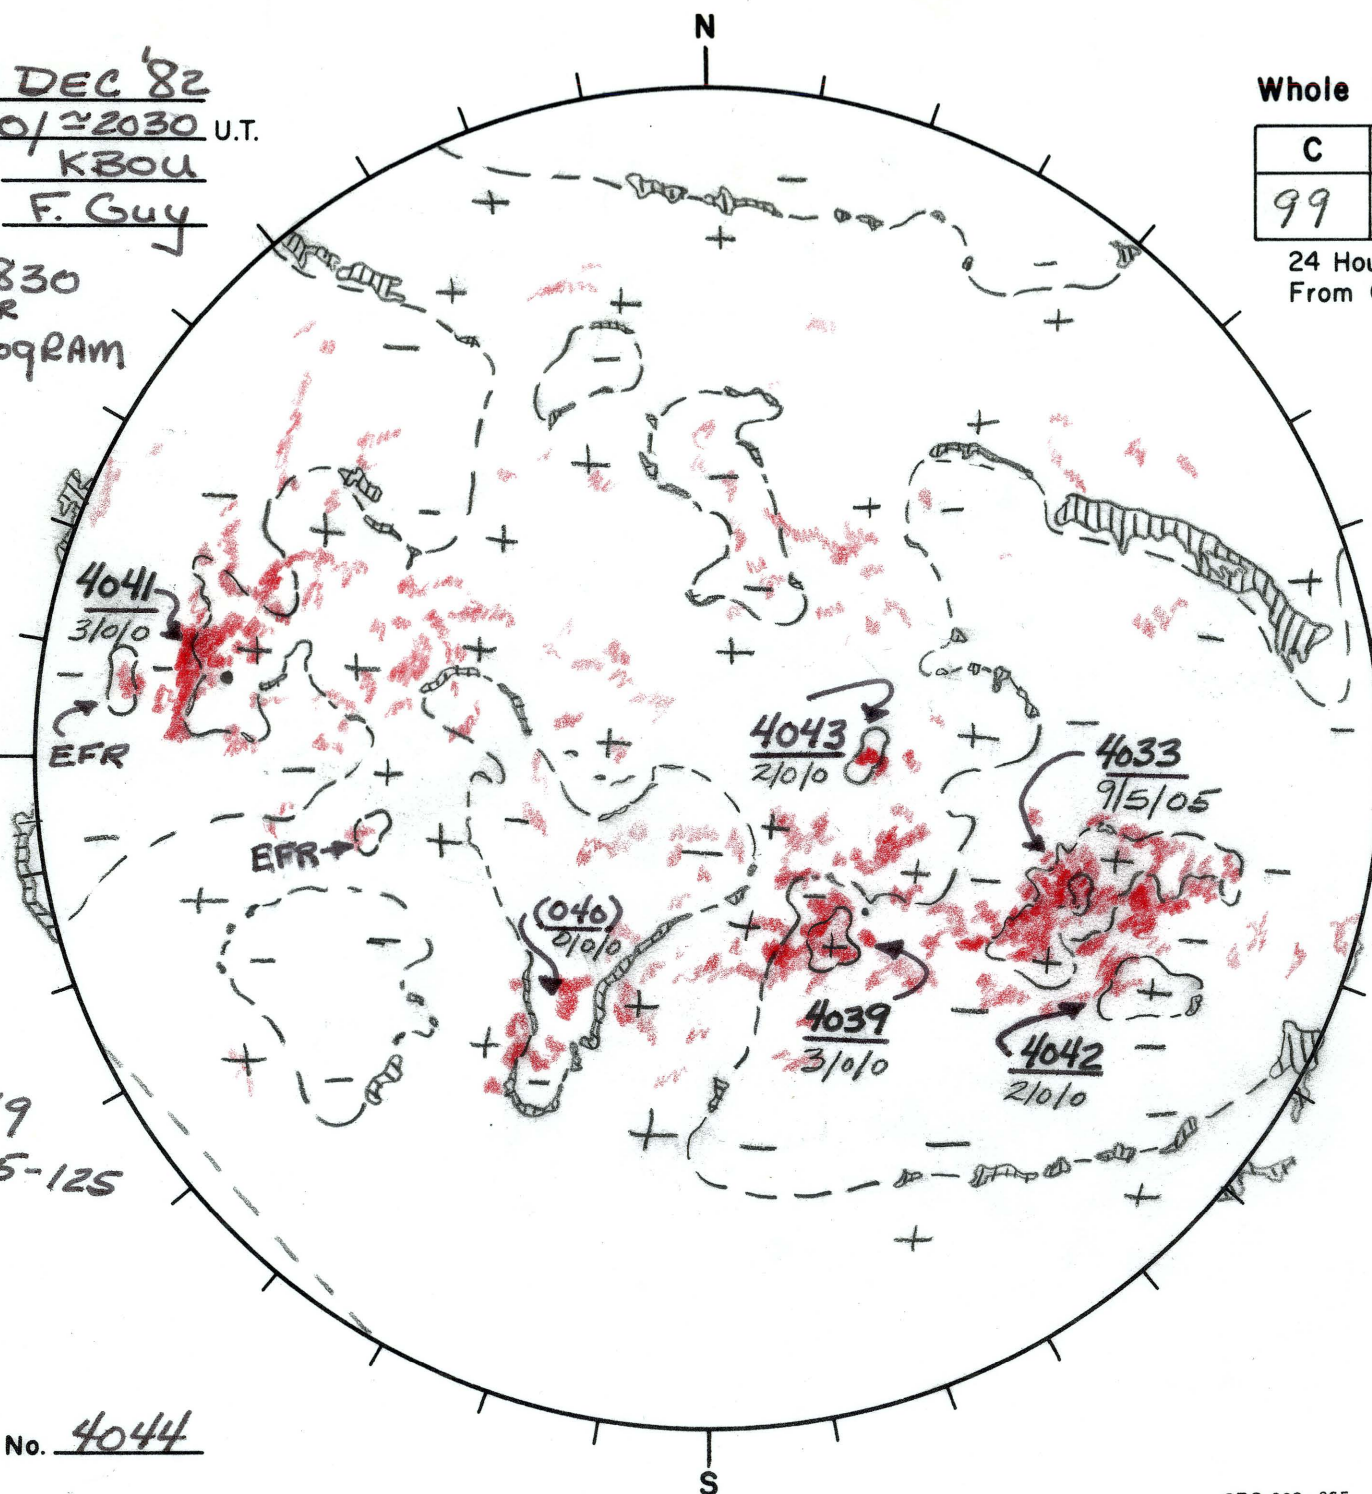

Date: 31 DEC 82
 Time: 30/2030 U.T.
 Observatory: KBou
 Forecaster: F. Guy

Whole Disk Forecast

C	M	X	P
99	50	05	05

24 Hour Forecast
 From 0000 U.T. to 0000 U.T.

No 10830
 OR
 MAGNETOGRAM

Returning 9
 CARs 165-125

Next Rgn. No. 4044

L↑ 254.5
 B↑ -2.9