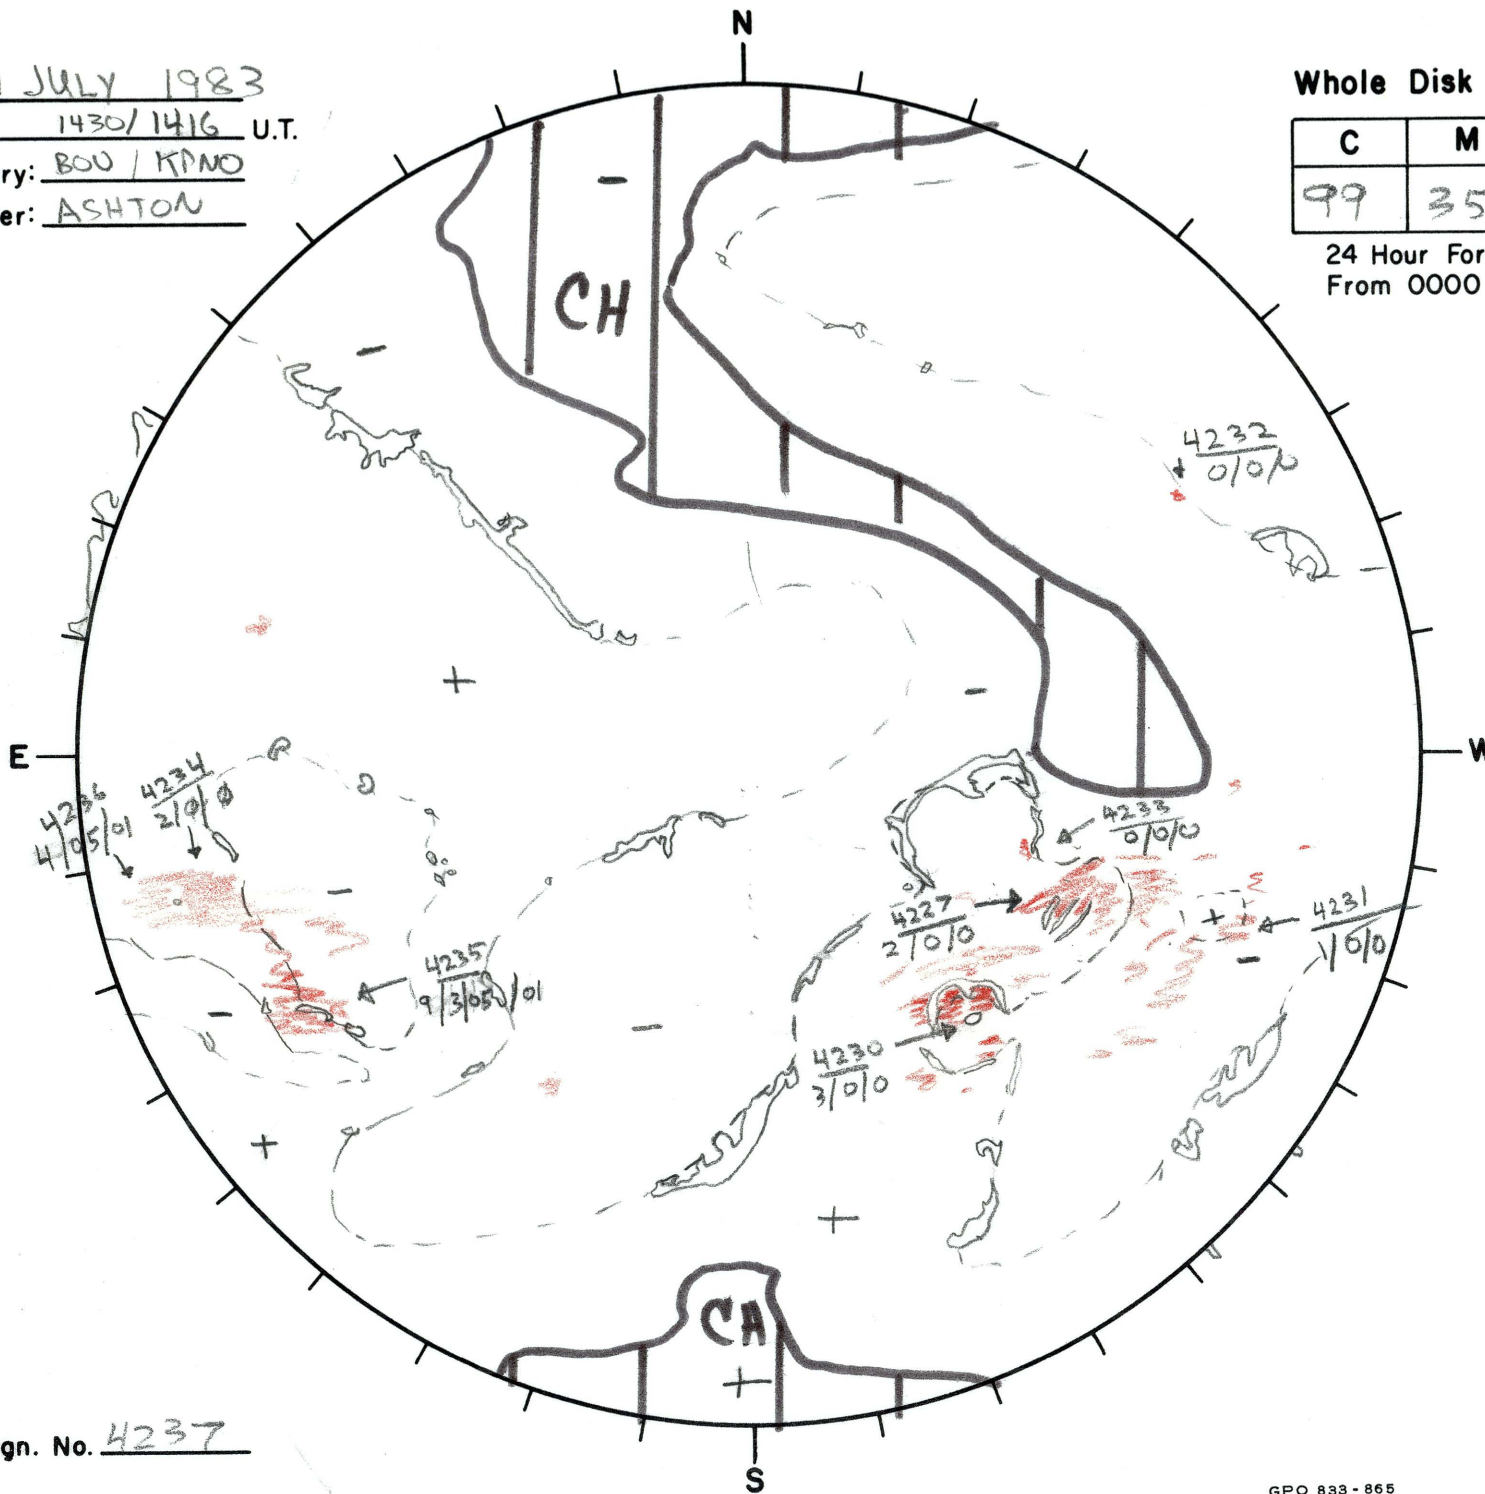

Date: 4 JULY 1983
 Time: 1430/1416 U.T.
 Observatory: BOU / KPNO
 Forecaster: ASHTON

Whole Disk Forecast

C	M	X	P
99	35	05	01

24 Hour Forecast
 From 0000 U.T. to 0000 U.T.

Next Rgn. No. 4237