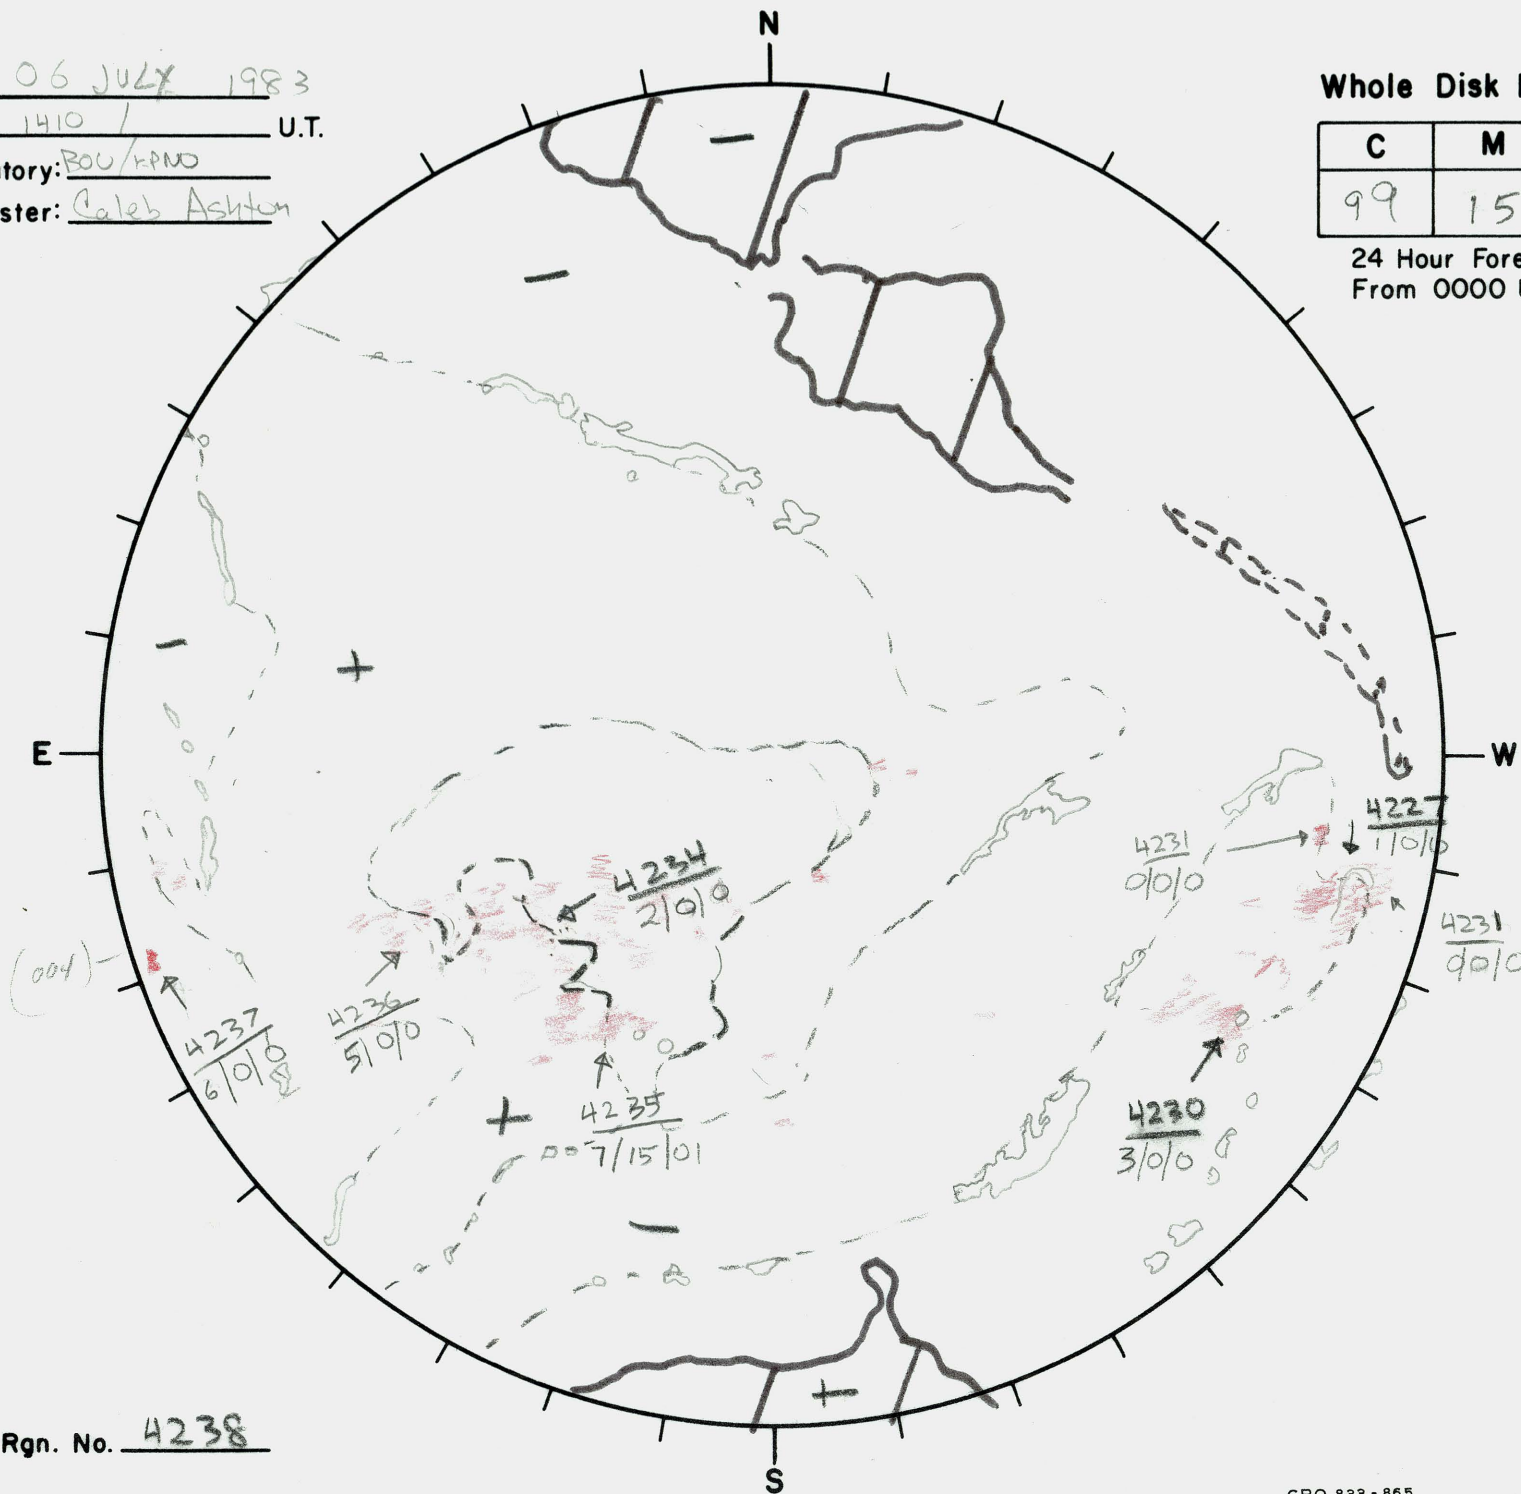

Date: 06 JULY 1983
 Time: 1410 / _____ U.T.
 Observatory: BOU/KPND
 Forecaster: Caleb Ashton

Whole Disk Forecast

C	M	X	P
99	15	01	01

24 Hour Forecast
 From 0000 U.T. to 0000 U.T.

Next Rgn. No. 4238

L† _____
 B† +3