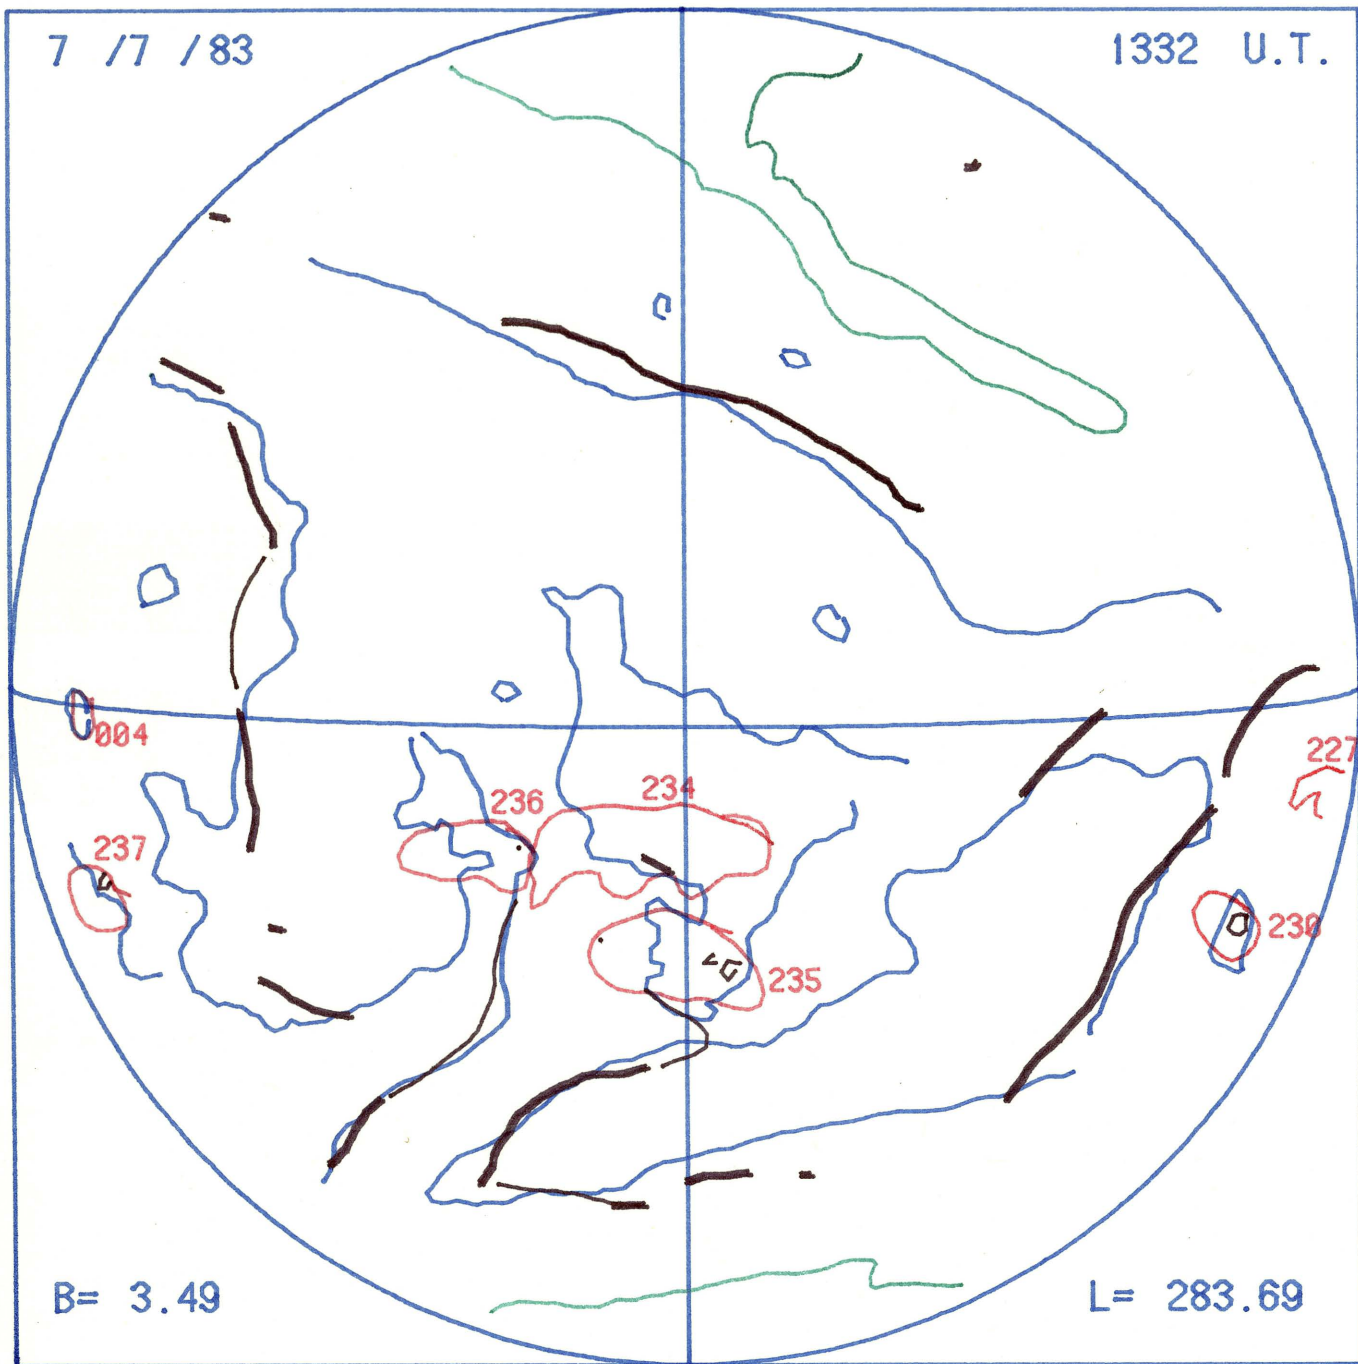

7 / 17 / 83

1332 U.T.

IMAGES USED IN THIS PLOT

Kitt Peak Magnetogram

Kitt Peak 10830

Boulder

B= 3.49

L= 283.69