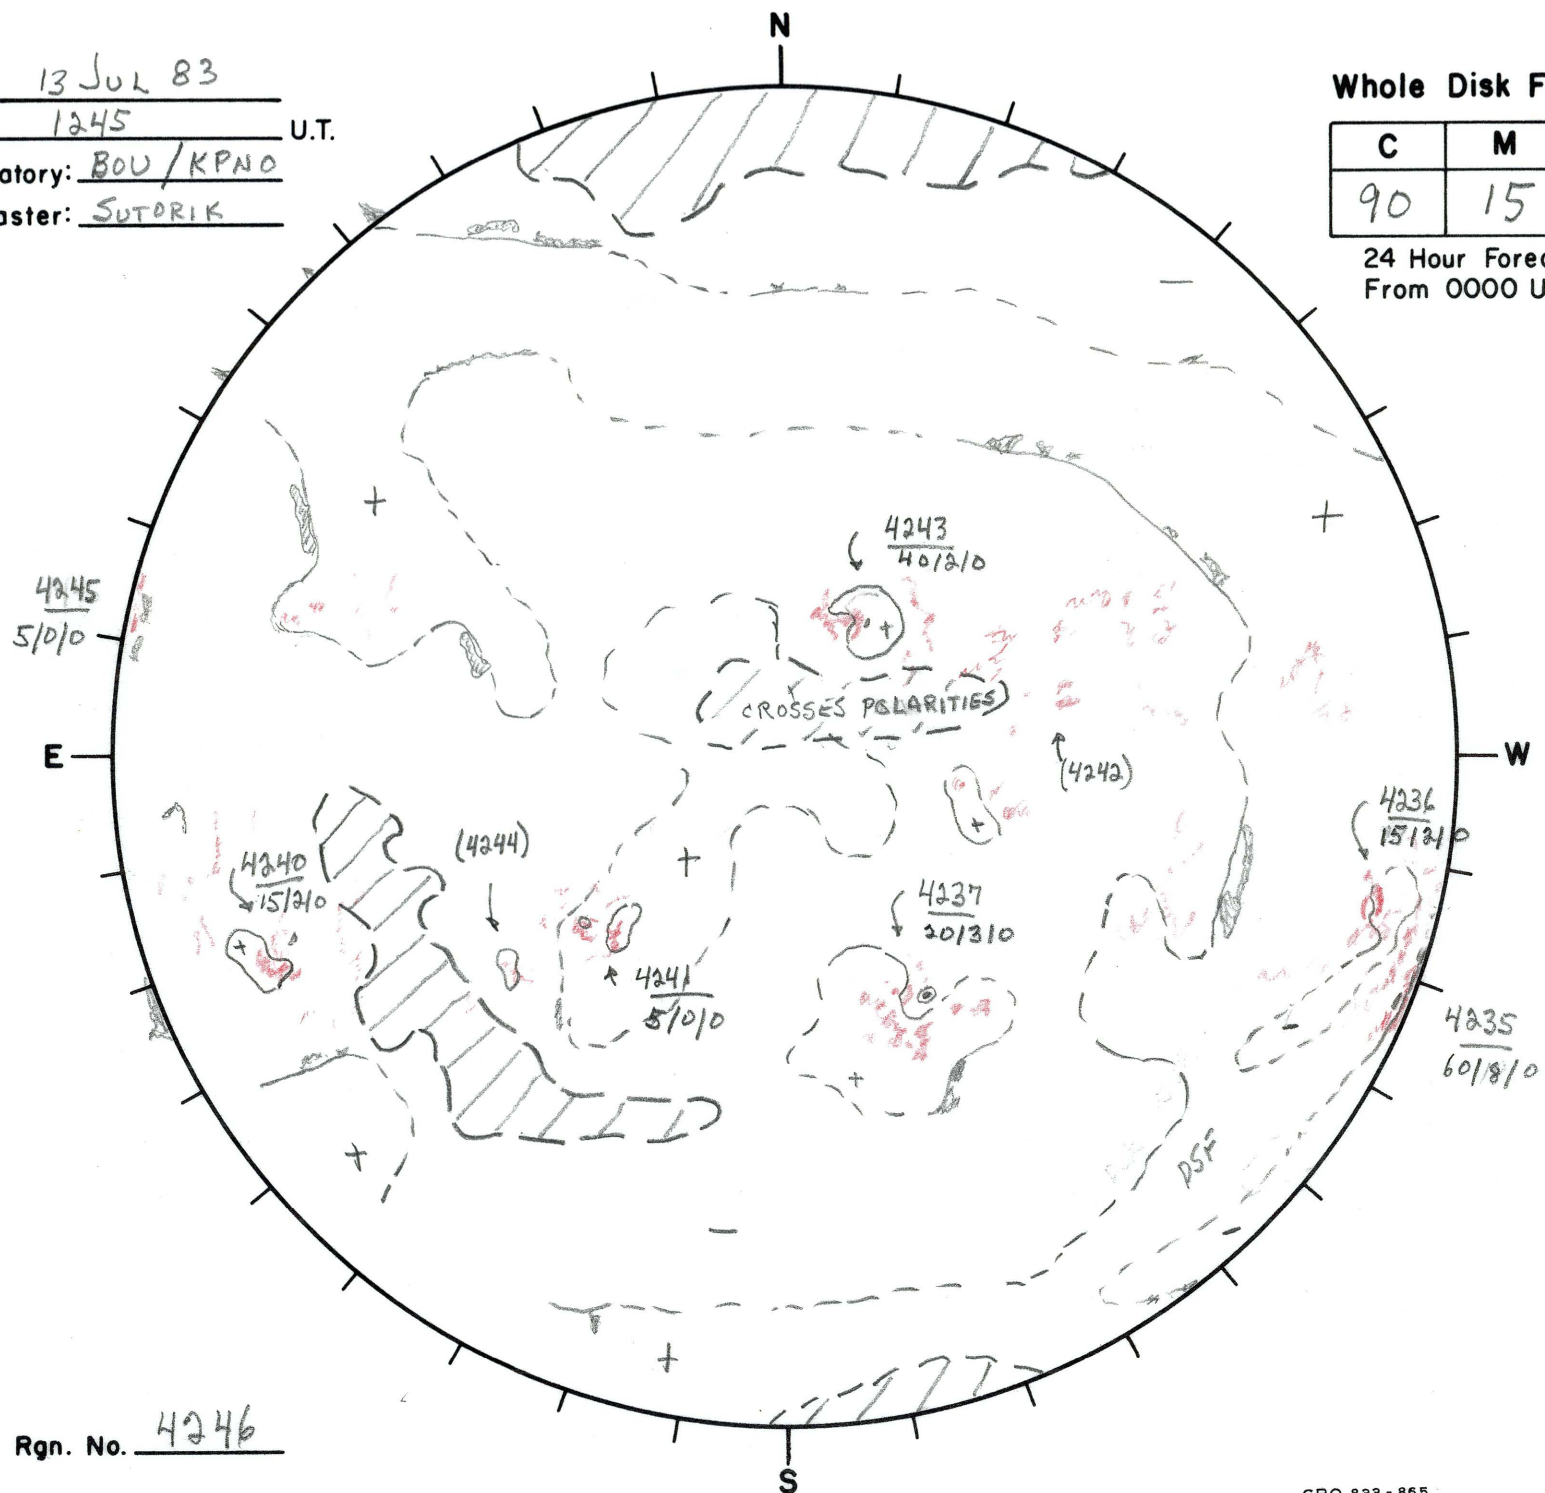

Date: 13 Jul 83
 Time: 1245 U.T.
 Observatory: BOU/KPNO
 Forecaster: SUTORIK

Whole Disk Forecast

C	M	X
90	15	01

24 Hour Forecast
 From 0000 U.T. to 0000 U.T.

Next Rgn. No. 4246

L_t 205°
 B_t +4°