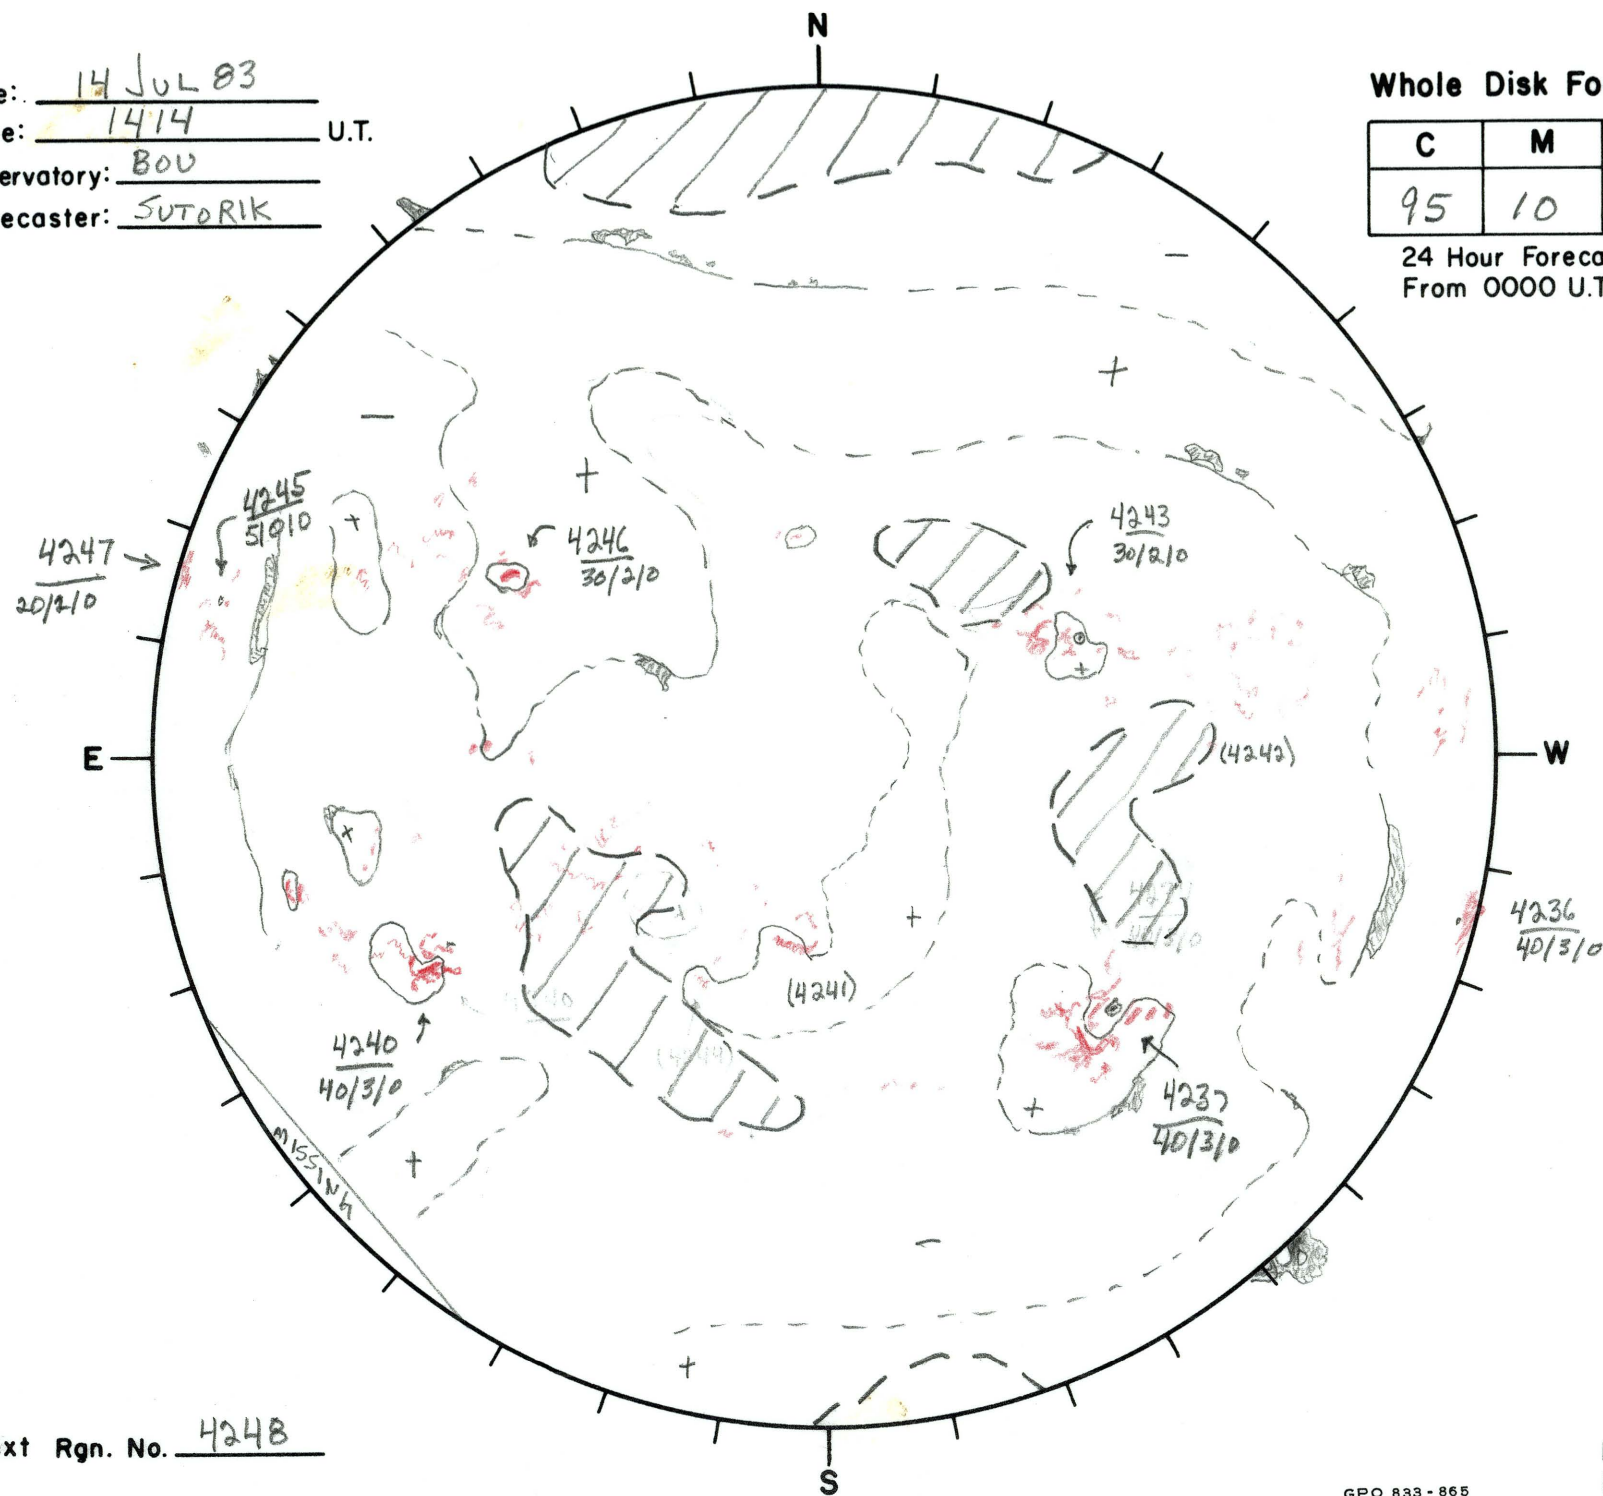

Date: 14 JUL 83  
 Time: 1414 U.T.  
 Observatory: BOV  
 Forecaster: SUTORIK

Whole Disk Forecast

C	M	X
95	10	01

24 Hour Forecast  
 From 0000 U.T. to 0000 U.T.

Next Rgn. No. 4248

L† 191°  
 B† +4°