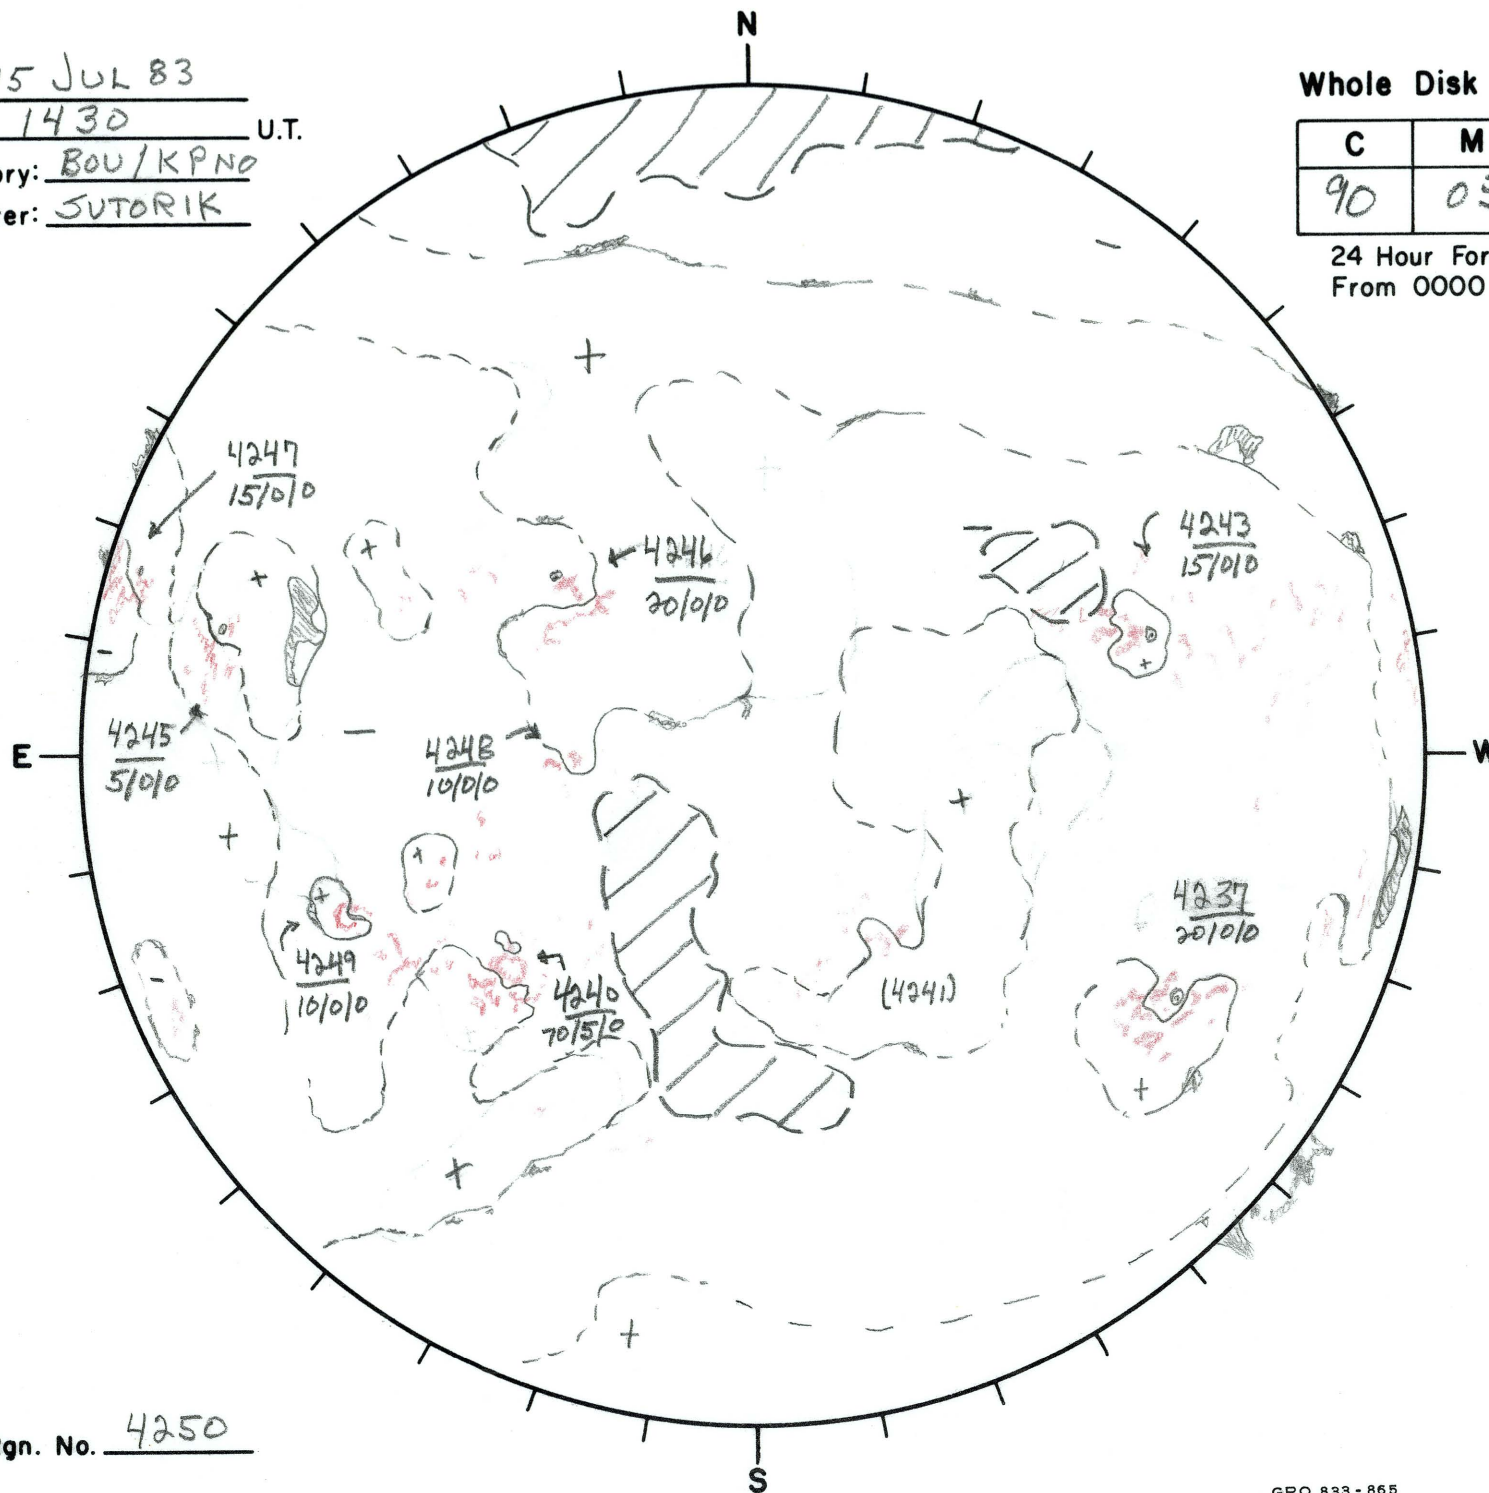

Date: 15 JUL 83  
 Time: 1430 U.T.  
 Observatory: BOU/KPNO  
 Forecaster: SUTORIK

Whole Disk Forecast

C	M	X
90	05	01

24 Hour Forecast  
 From 0000 U.T. to 0000 U.T.

Next Rgn. No. 4250

L 178°  
 B +4°