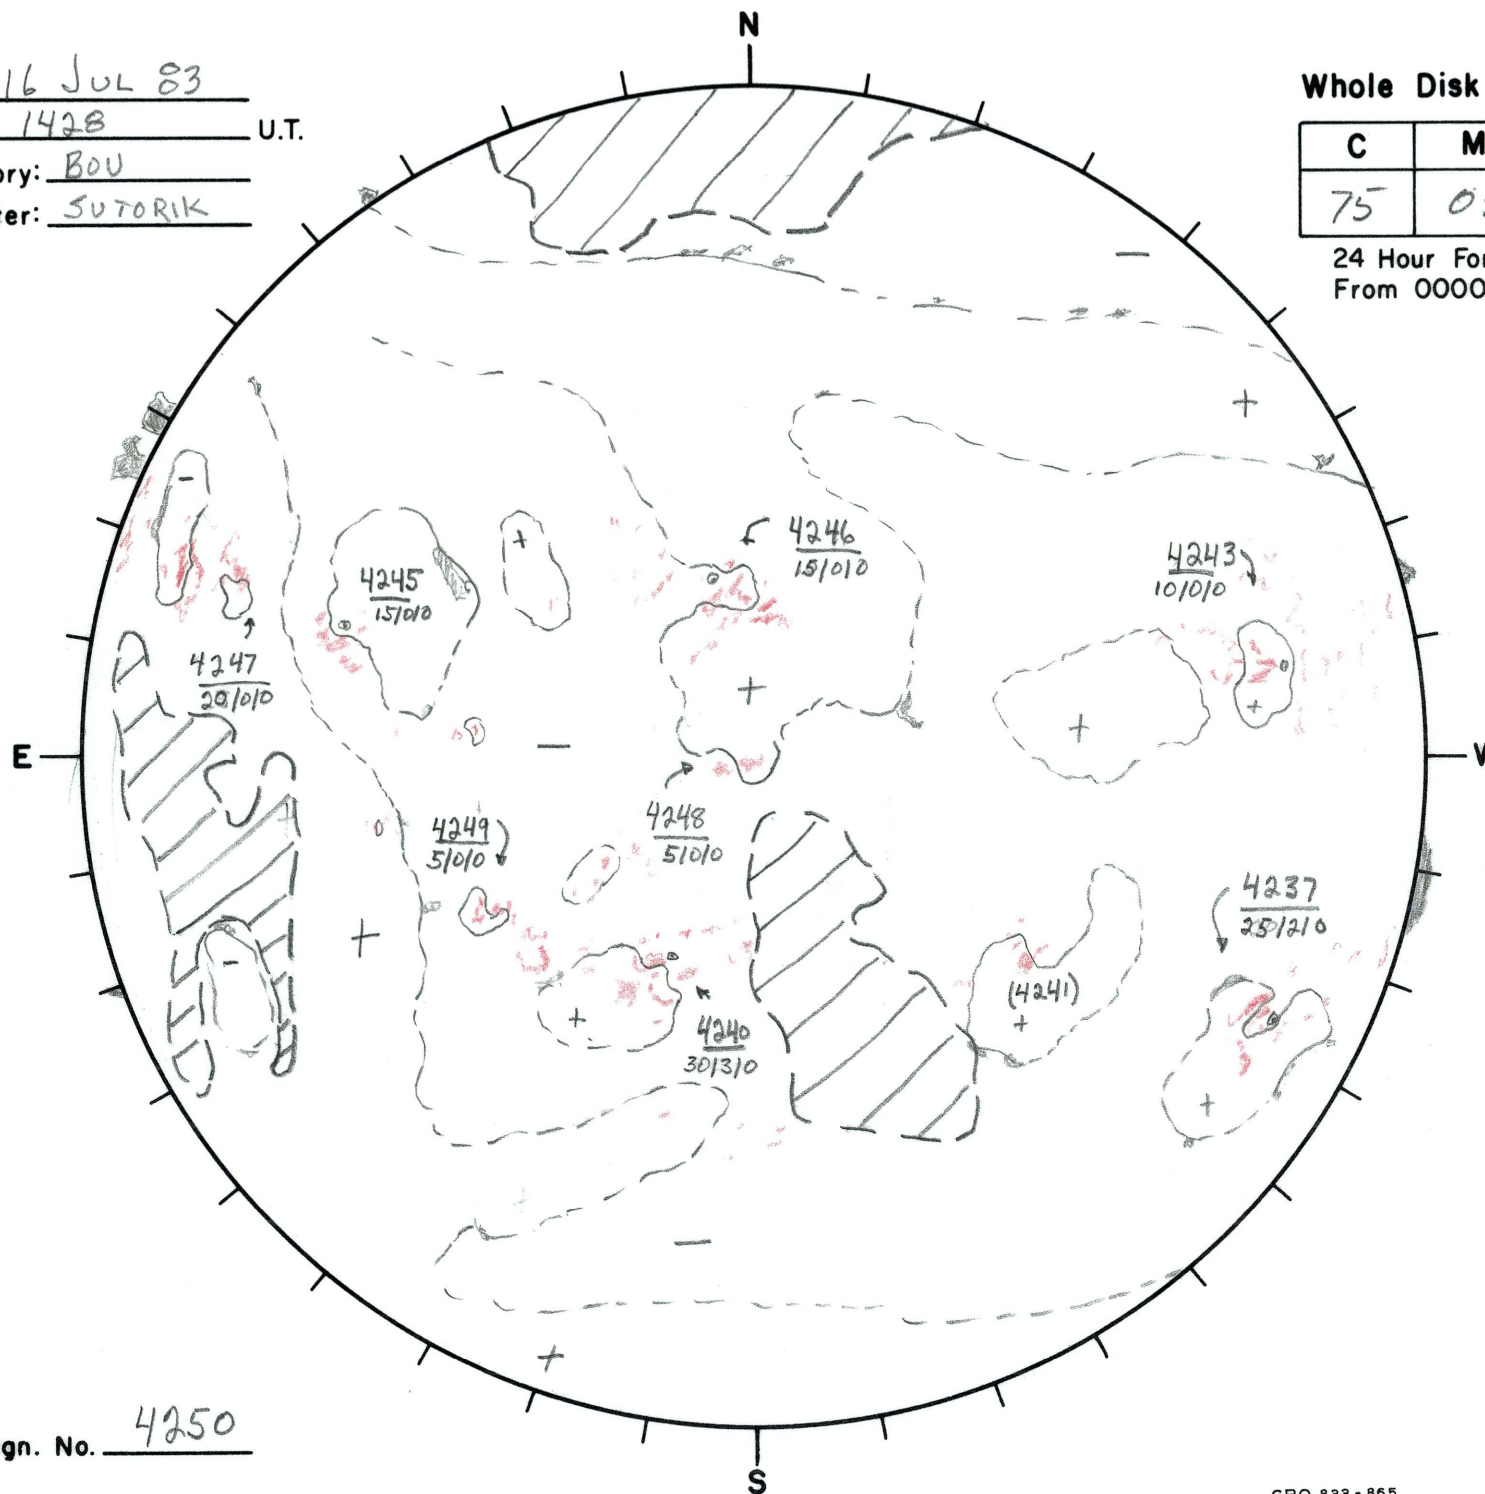

Date: 16 JUL 83  
 Time: 1428 U.T.  
 Observatory: BOU  
 Forecaster: SUTORIK

Whole Disk Forecast

C	M	X
75	05	01

24 Hour Forecast  
 From 0000 U.T. to 0000 U.T.

Next Rgn. No. 4250

L<sub>t</sub> 164°  
 B<sub>t</sub> +4°