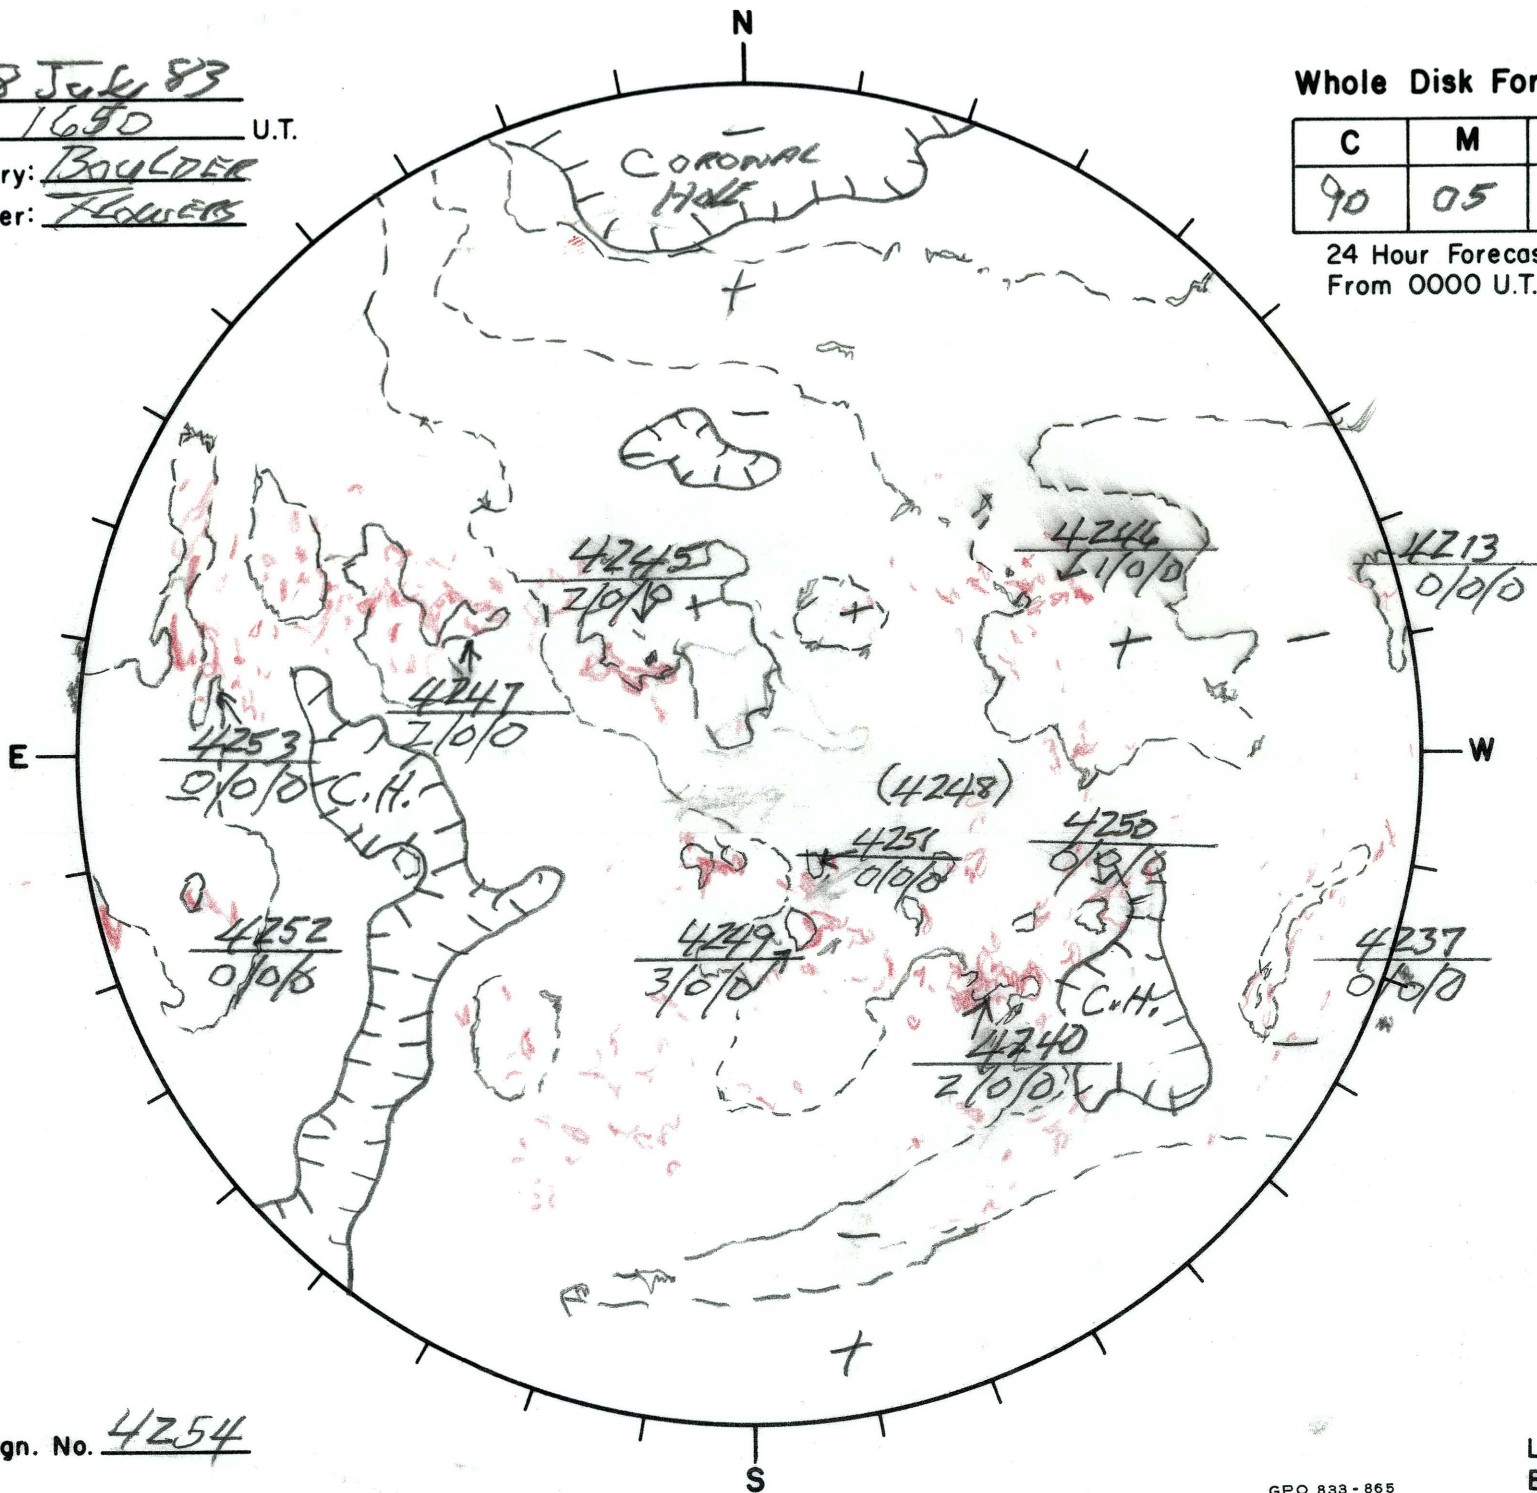

Date: 18 July 83
 Time: 1650 U.T.
 Observatory: BOULDER
 Forecaster: FLOWERS

Whole Disk Forecast

C	M	X
90	05	01

24 Hour Forecast
 From 0000 U.T. to 0000 U.T.

Next Rgn. No. 4254

L₊ 138
 B₊ 4