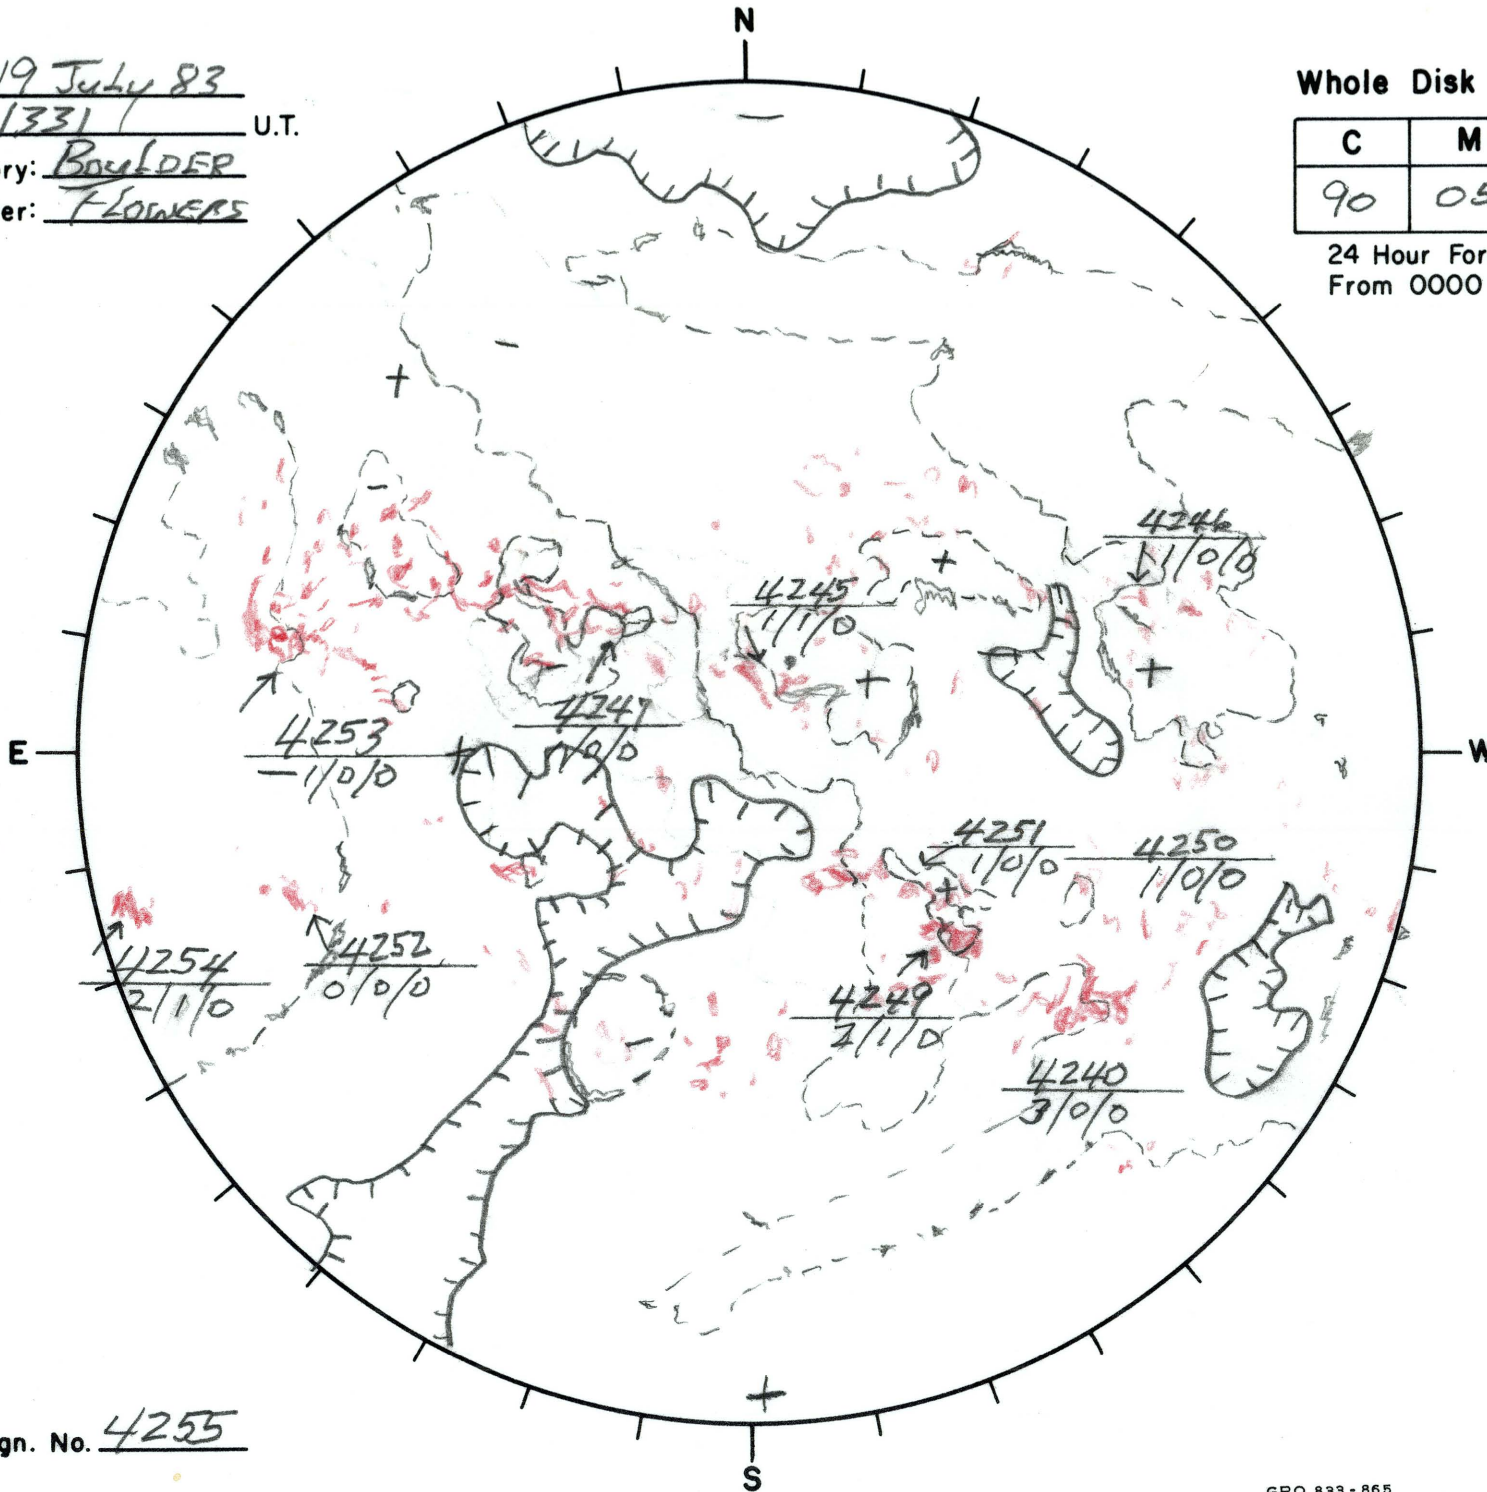

Date: 19 July 83  
 Time: 1331 U.T.  
 Observatory: BOULDER  
 Forecaster: FLOWERS

Whole Disk Forecast

C	M	X
90	05	01

24 Hour Forecast  
 From 0000 U.T. to 0000 U.T.

Next Rgn. No. 4255

L 125  
 B -5