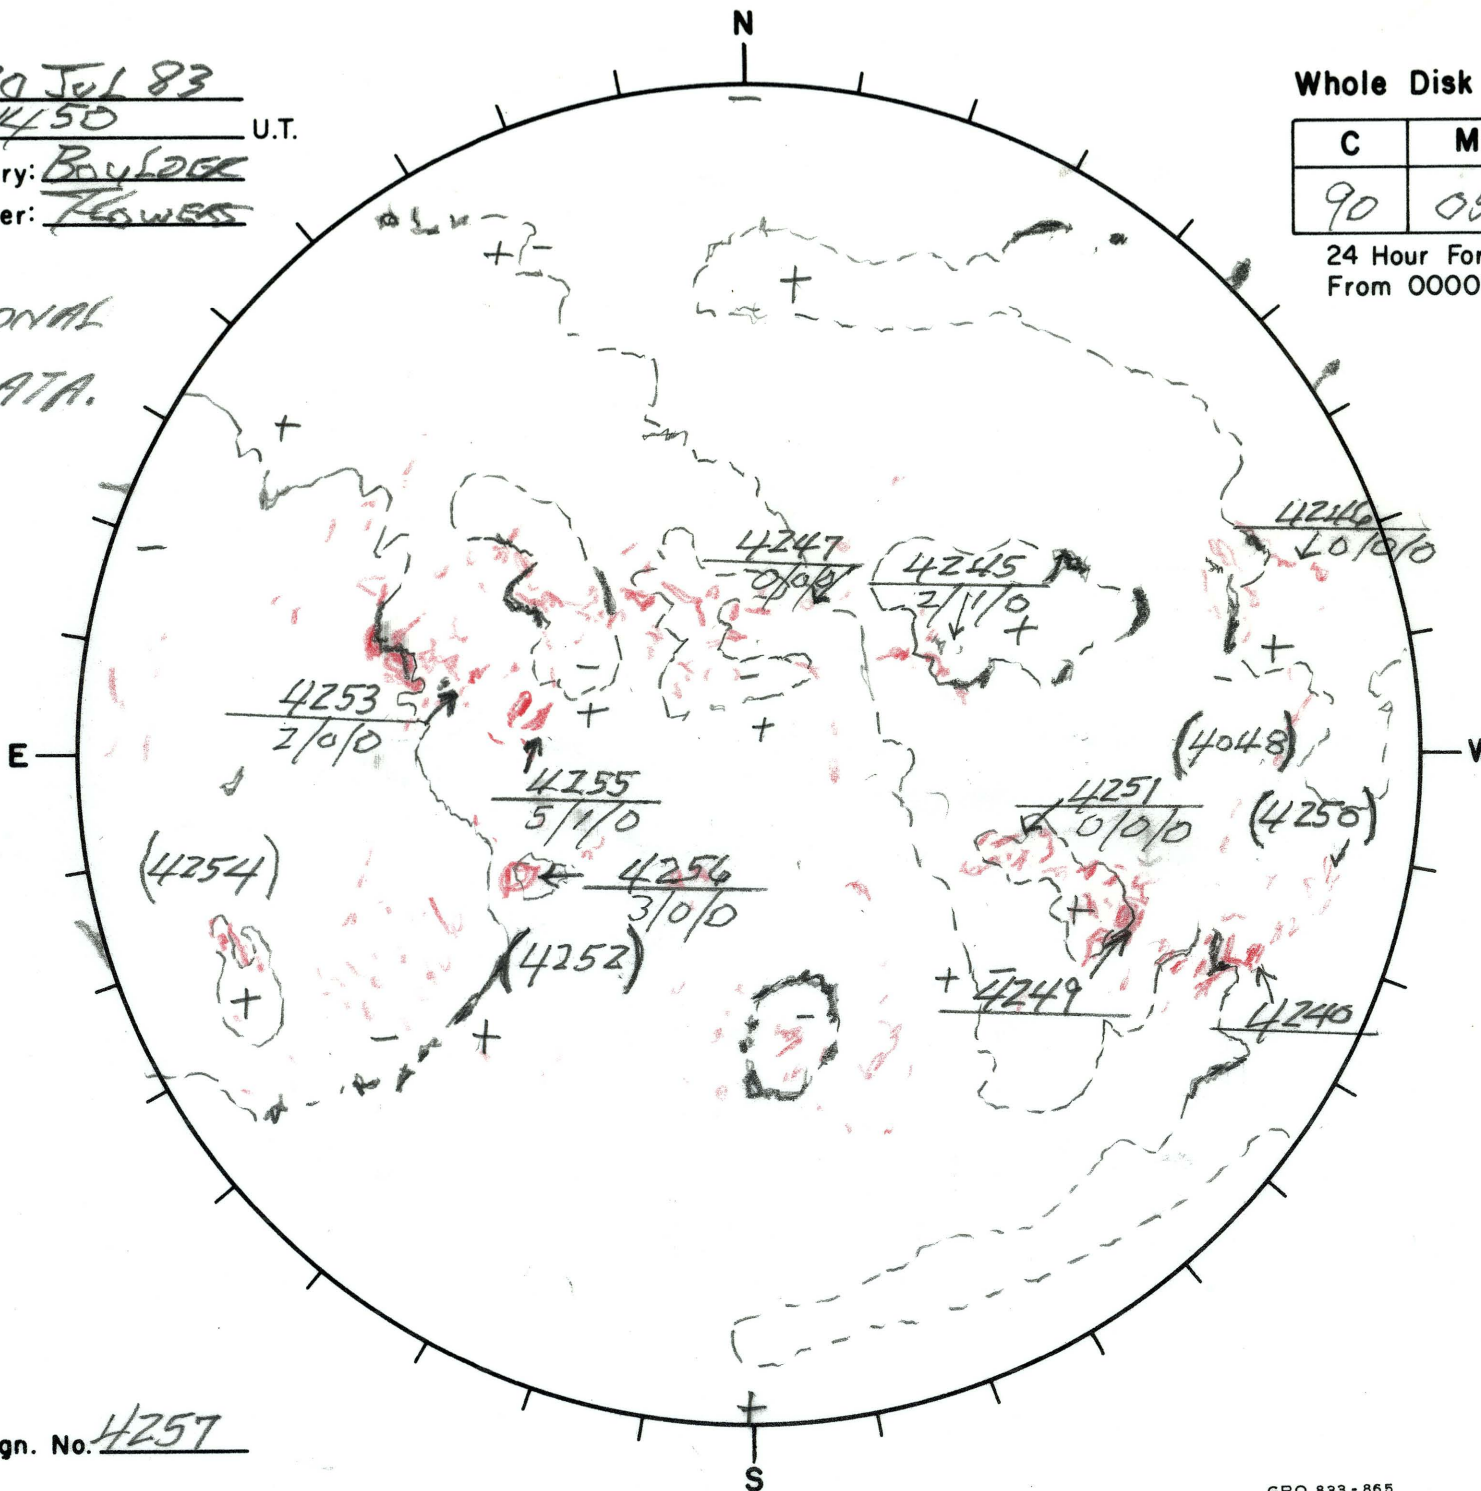

Date: 20 Jul 83
 Time: 1450 U.T.
 Observatory: Bay Lodge
 Forecaster: Flowers

Whole Disk Forecast

C	M	X
90	05	01

24 Hour Forecast
 From 0000 U.T. to 0000 U.T.

No CORONAL
 Hole DATA.

Next Rgn. No. 4257

L† 1125
 B† +4.8