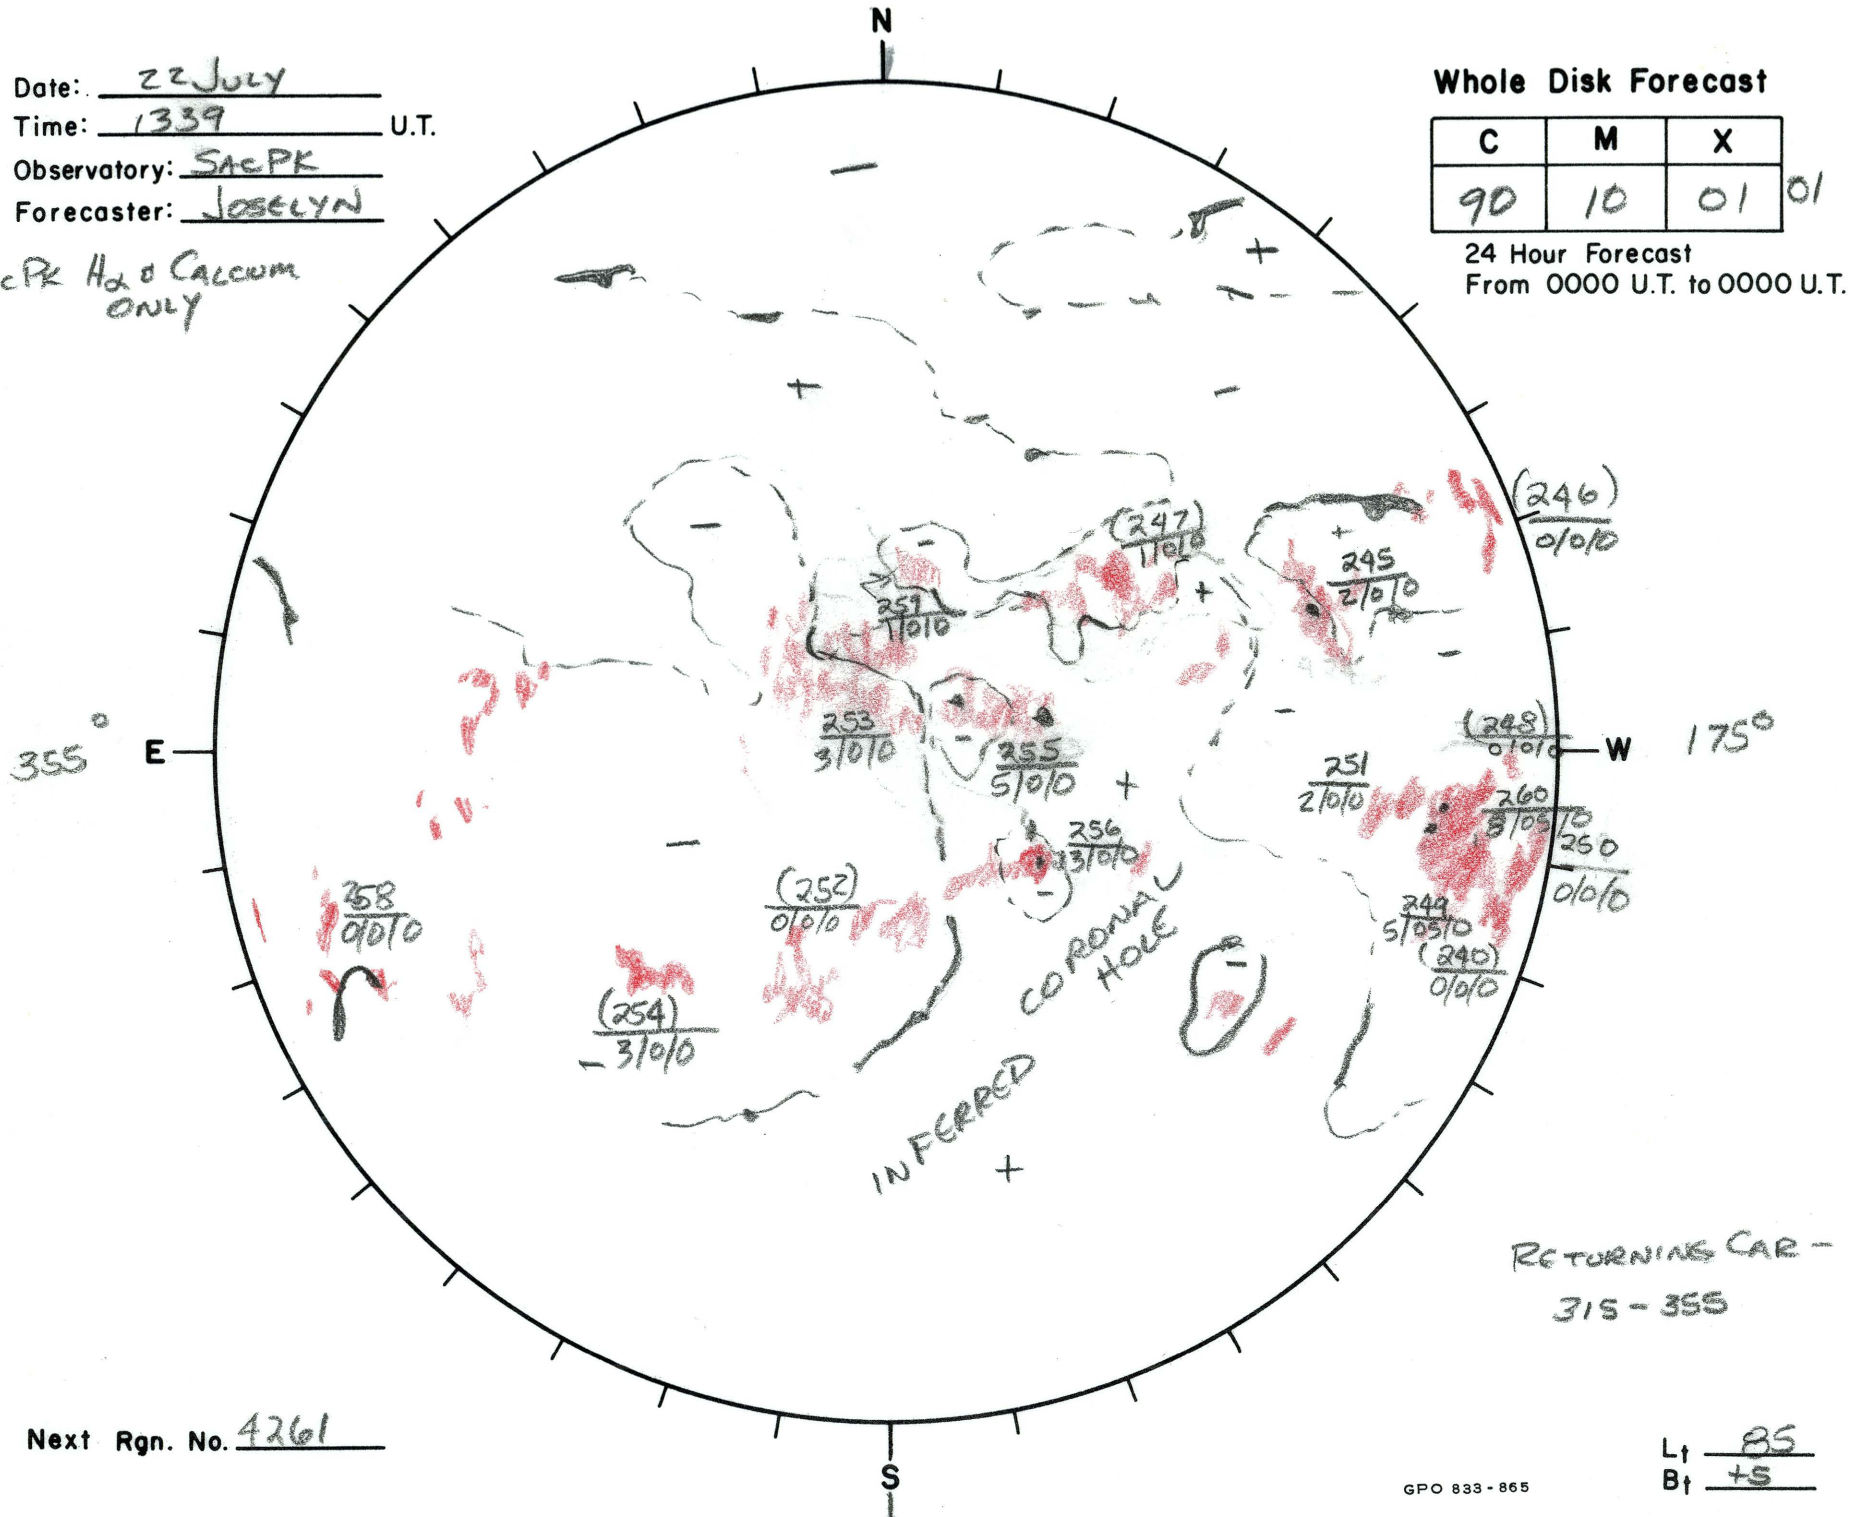

Date: 22 July
 Time: 1339 U.T.
 Observatory: SACPK
 Forecaster: JOSELYN

Whole Disk Forecast

C	M	X
90	10	01 01

24 Hour Forecast
 From 0000 U.T. to 0000 U.T.

SACPK H_α & Calcium
 ONLY

Next Rgn. No. 4261

L₁ 85
 B₁ +5