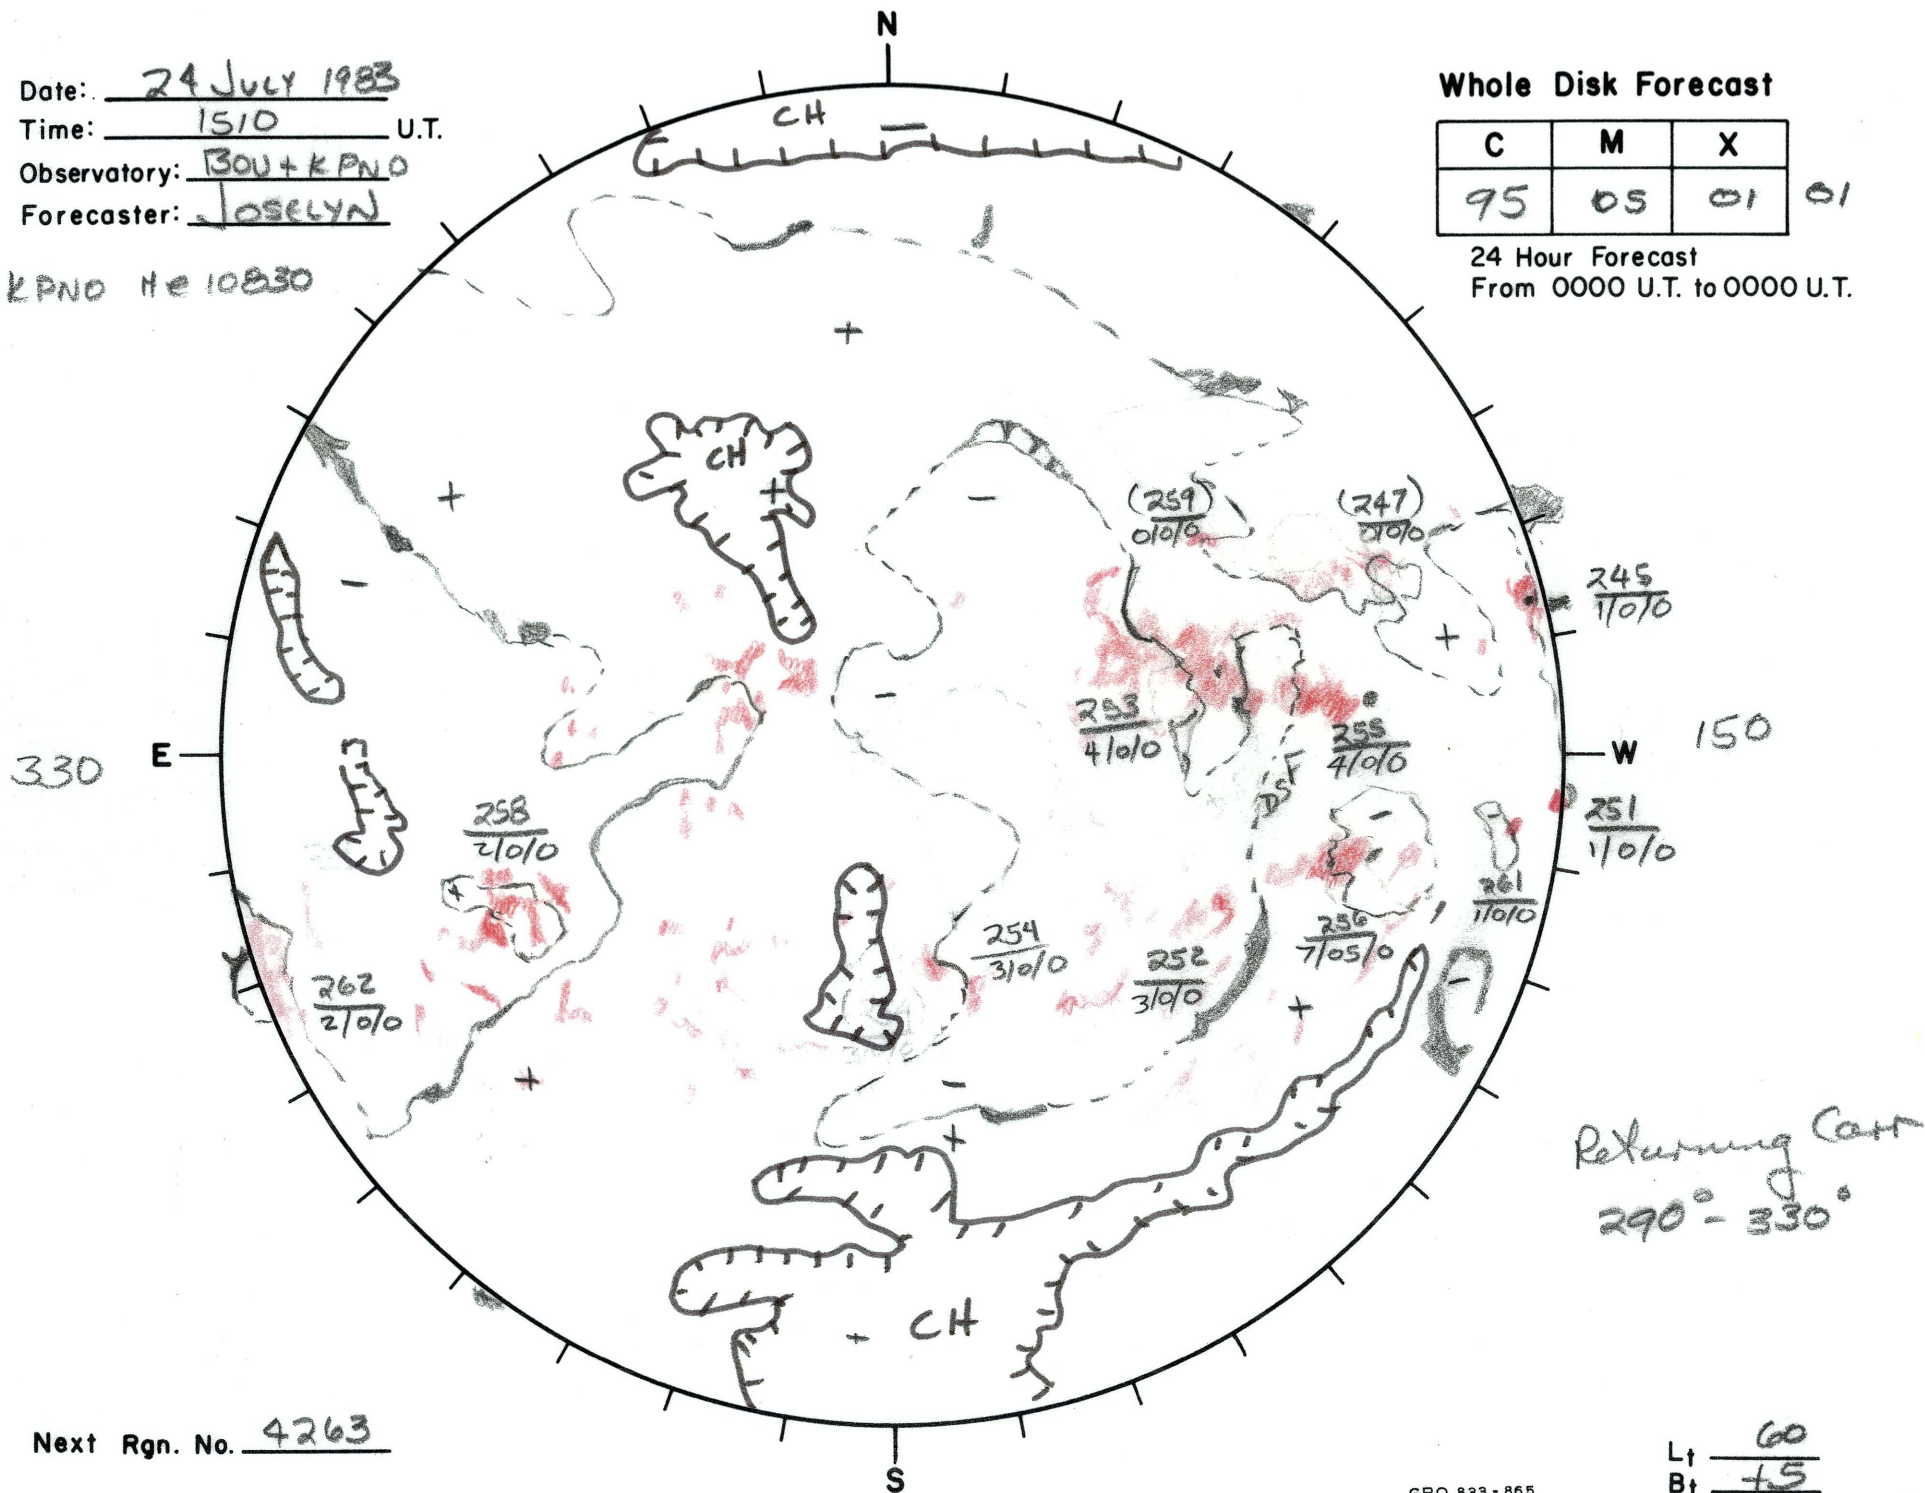

Date: 24 July 1983
 Time: 1510 U.T.
 Observatory: BON + KPNO
 Forecaster: JOSELYN

KPNO He 10830

Whole Disk Forecast

C	M	X	
95	05	01	01

24 Hour Forecast
 From 0000 U.T. to 0000 U.T.

330 E

W 150

Next Rgn. No. 4263