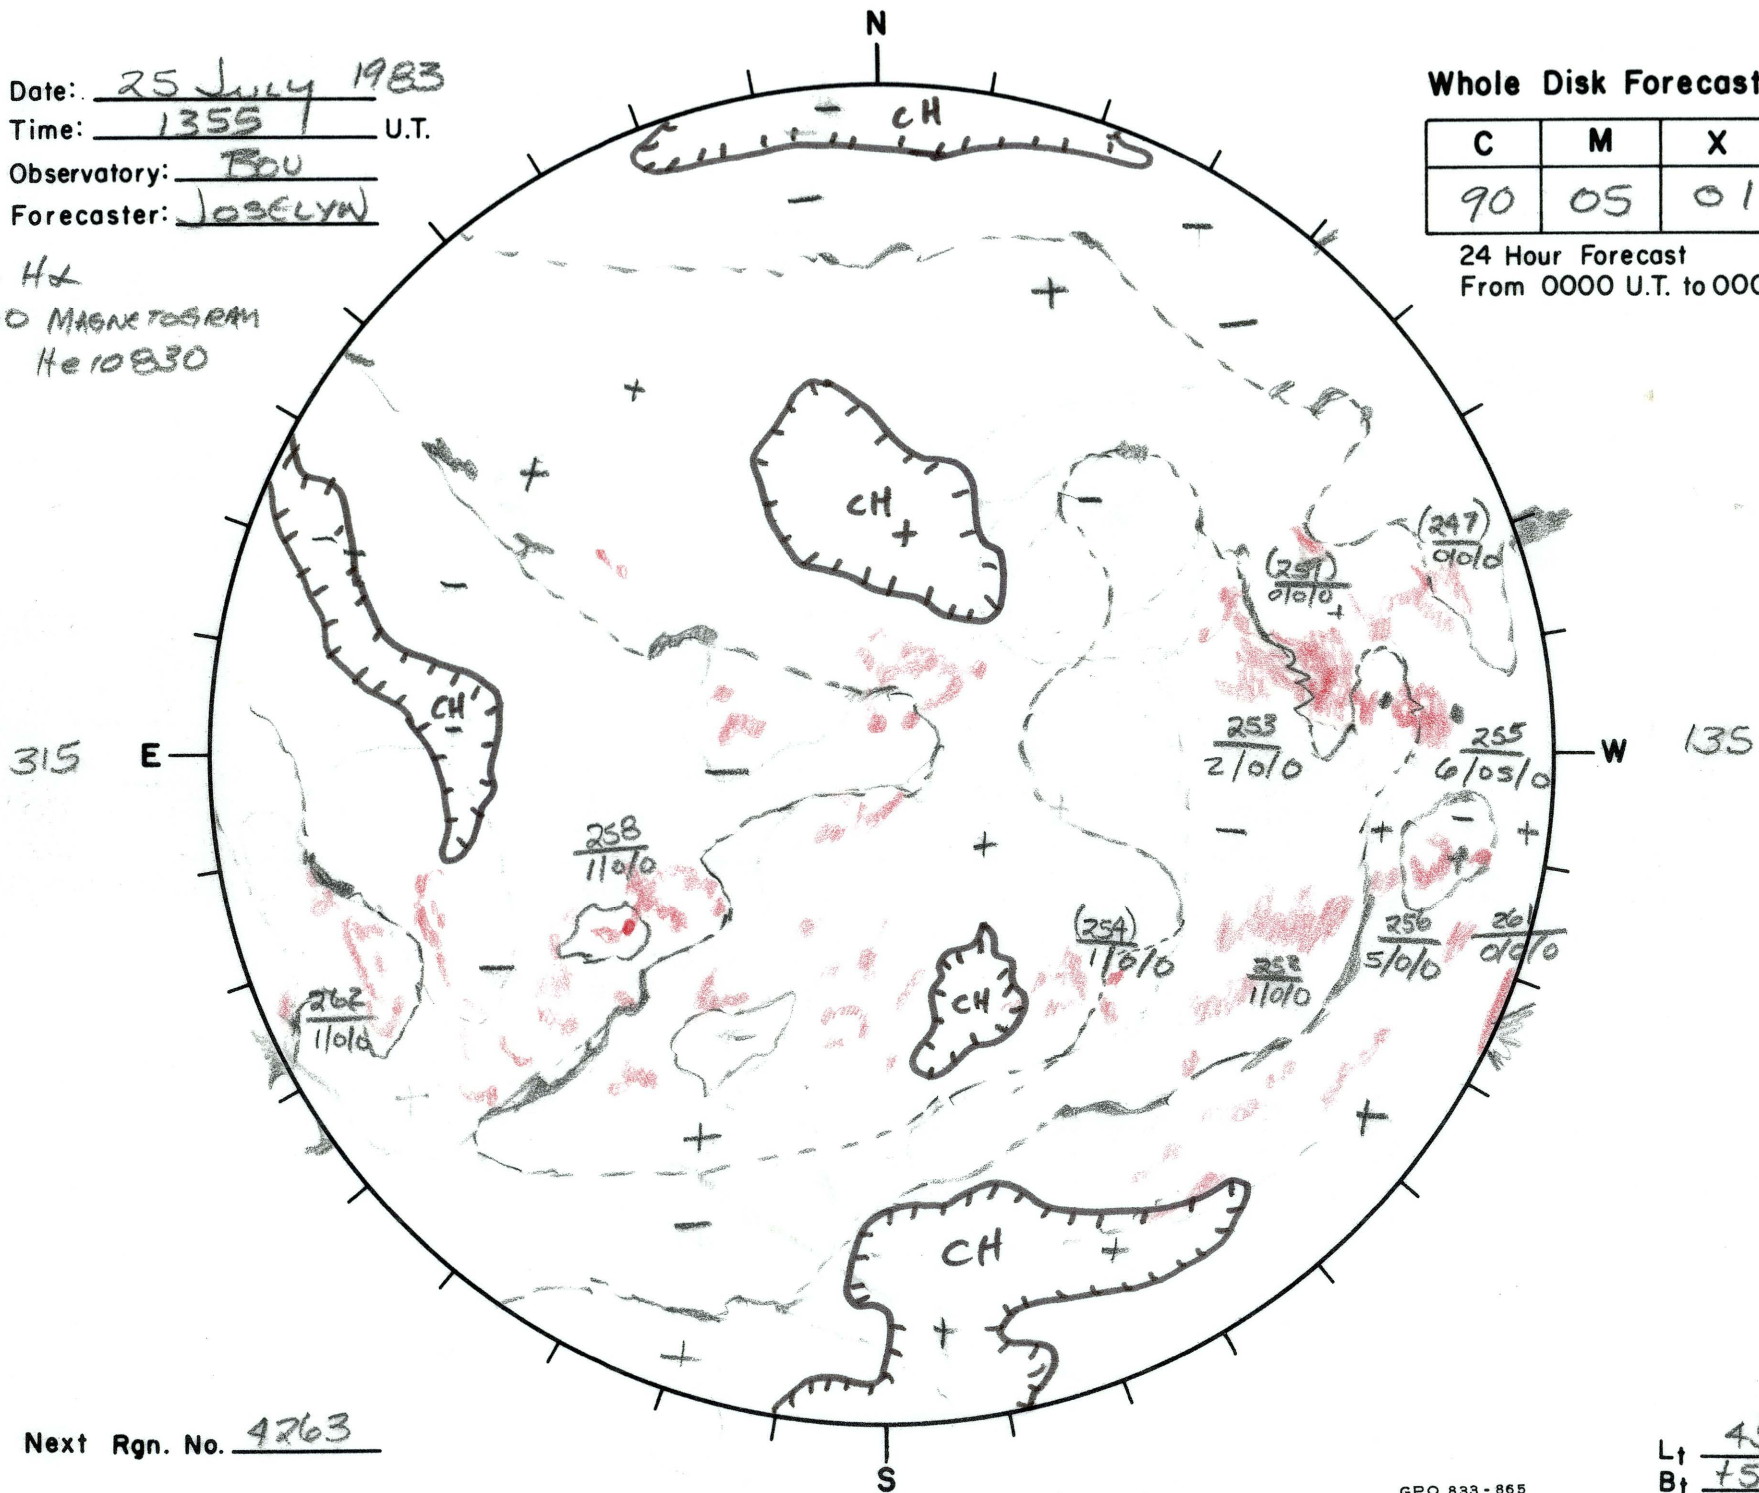

Date: 25 July 1983  
 Time: 1355 U.T.  
 Observatory: BOU  
 Forecaster: JOSELYN

Whole Disk Forecast

C	M	X
90	05	01 01

24 Hour Forecast  
 From 0000 U.T. to 0000 U.T.

BOU Hx  
 KPNO MAGNETOGRAM  
 He 10830

Next Rgn. No. 4763

L† 45  
 B† +5.3