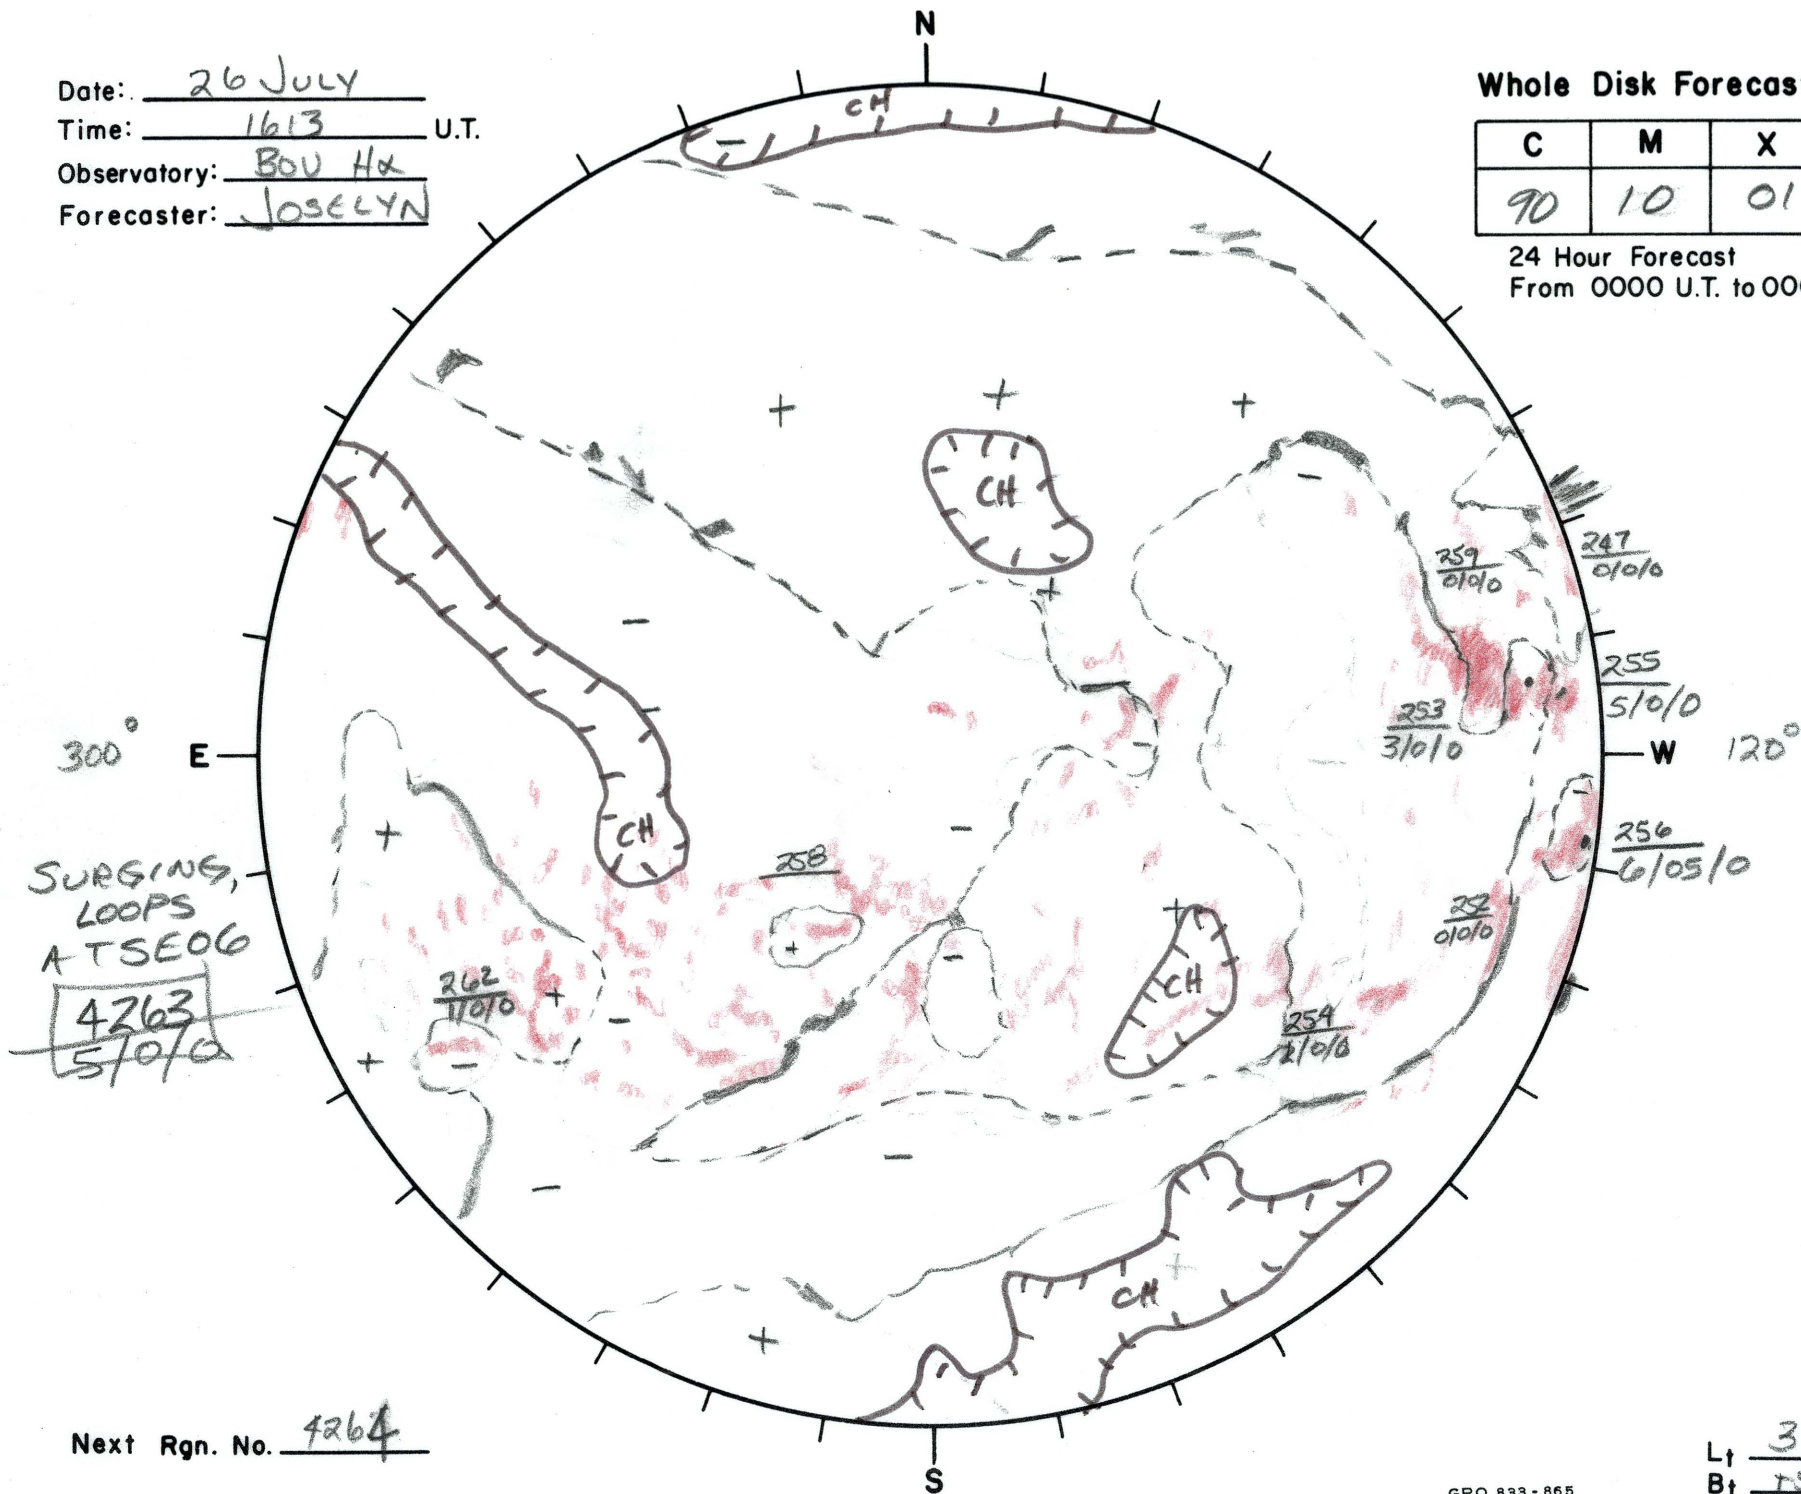

Date: 26 JULY  
 Time: 1613 U.T.  
 Observatory: BOU Hx  
 Forecaster: JOSELYN

Whole Disk Forecast

C	M	X
90	10	01

01

24 Hour Forecast  
 From 0000 U.T. to 0000 U.T.

Next Rgn. No. 4264

L† 30  
 B† 75.3