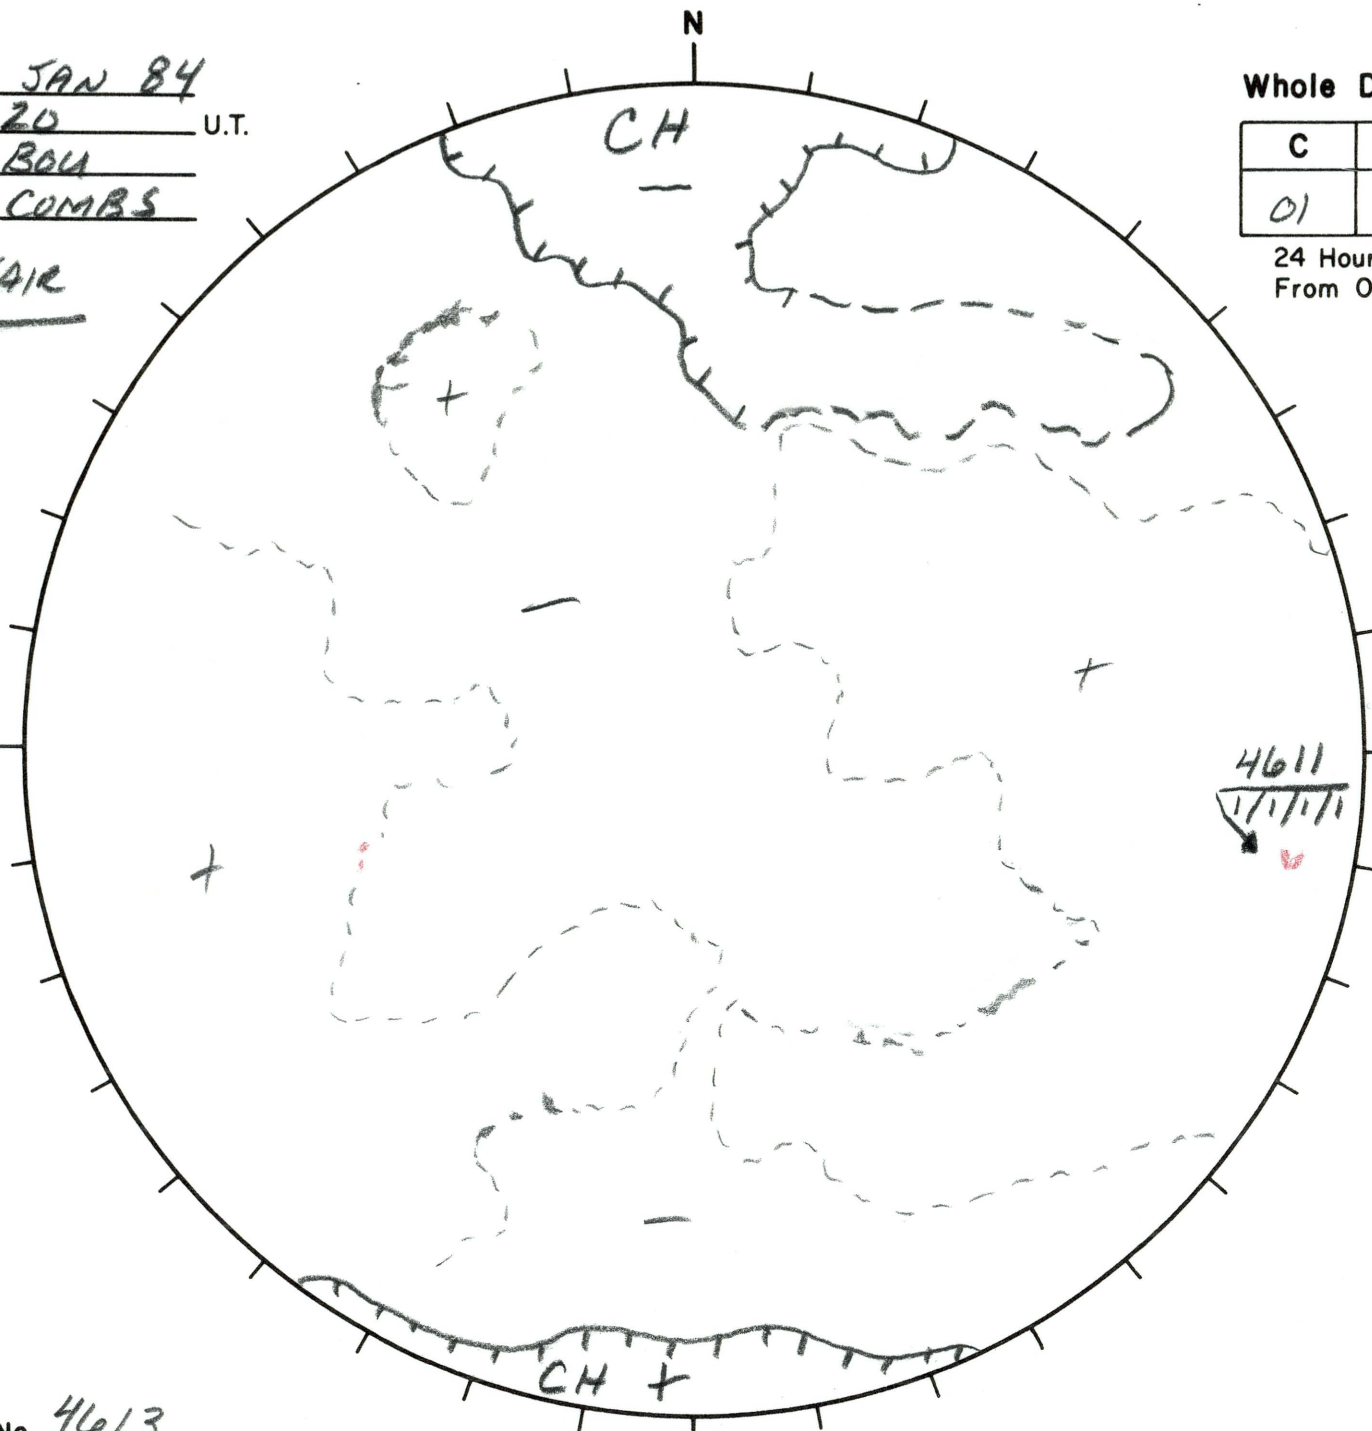

Date: 02 JAN 84
 Time: 1620 U.T.
 Observatory: BOU
 Forecaster: COMBS

Whole Disk Forecast

C	M	X	P
01	01	01	01

24 Hour Forecast
 From 0000 U.T. to 0000 U.T.

SEEING FAIR

NOT SENT
 DUE TO
 LACK OF
 DATA.

199E

4611
 1/1/1/1/1

W19

RETURNING
 CARRINGTONS
 159 TO 199

Next Rgn. No. 4613

S
 289

L† 288.9
 B† -3.2
 P †1.2