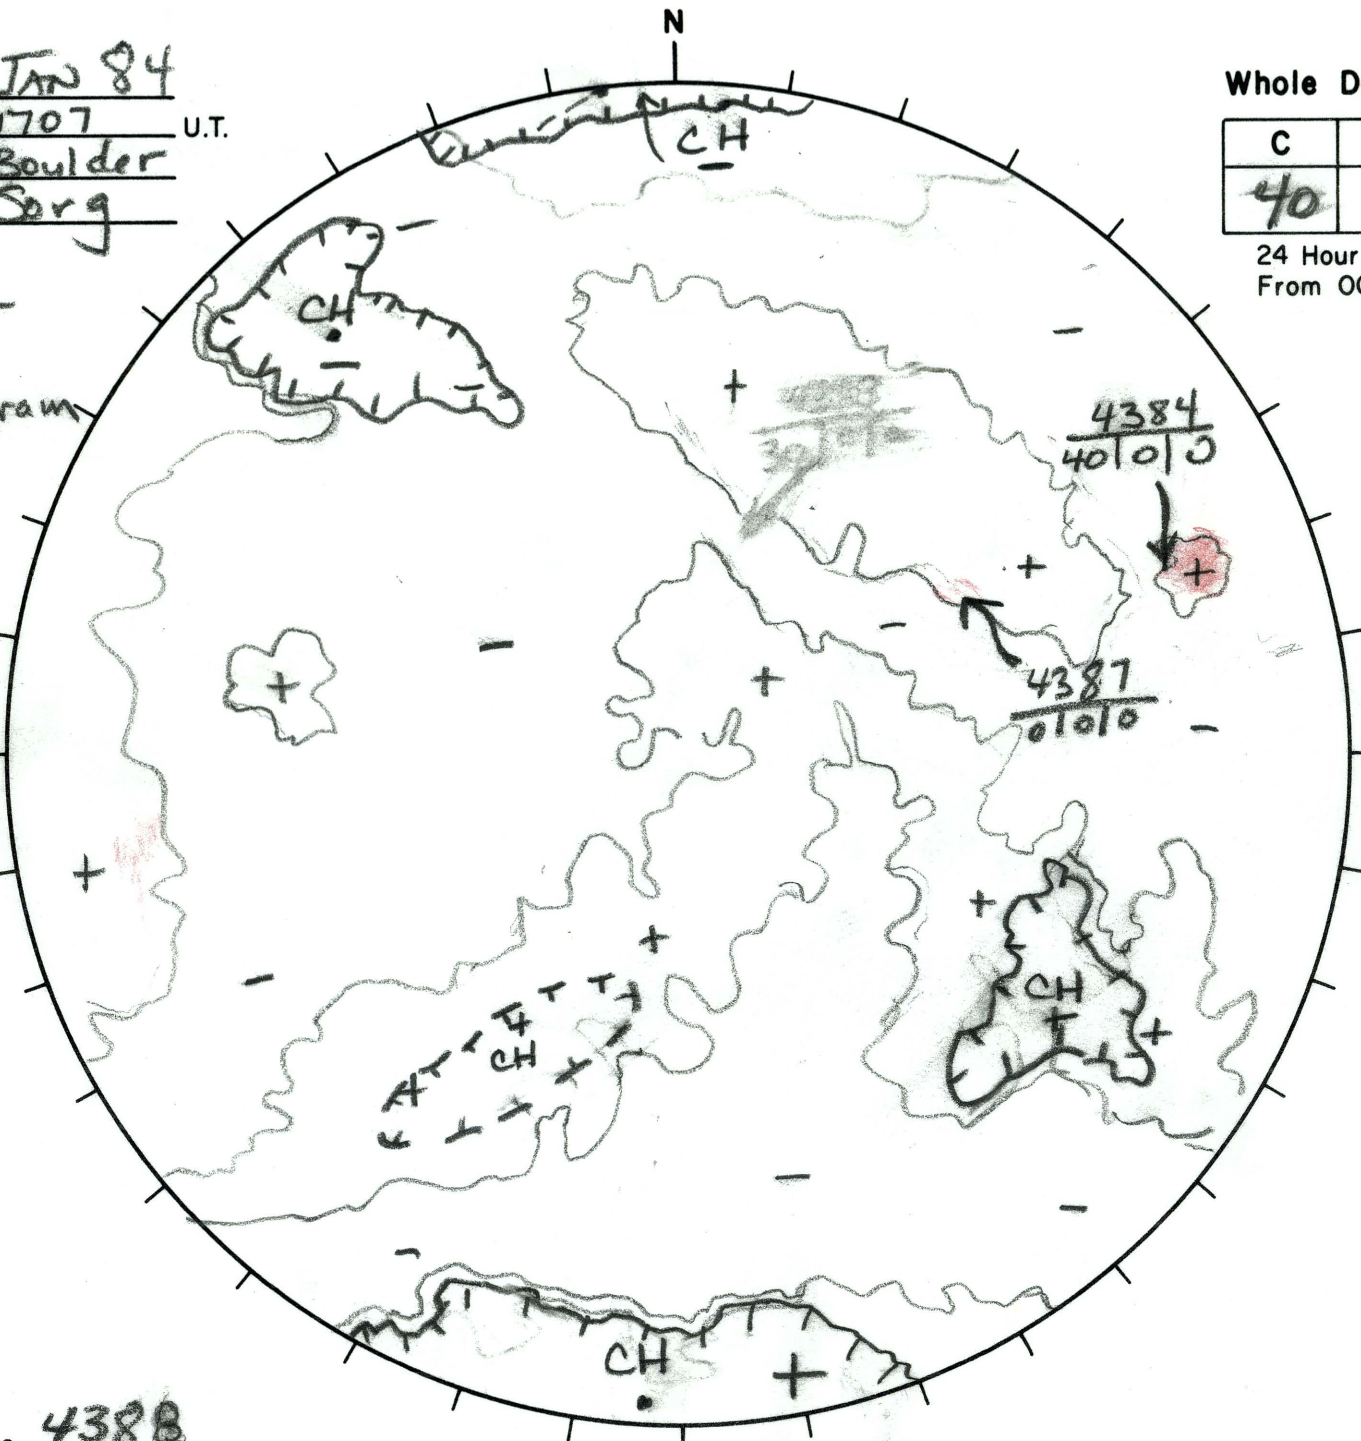

Date: 3 Jan 84
 Time: 1707 U.T.
 Observatory: Boulder
 Forecaster: Sorg

Whole Disk Forecast

C	M	X	P
40	1	1	1

24 Hour Forecast
 From 0000 U.T. to 0000 U.T.

Kitt Peak
 1557Z
 Magnetogram

1713Z
 "10830"

336 E

W 156

Next Rgn. No. 4388

S
 66

L_t 66.5
 B_t -3.3