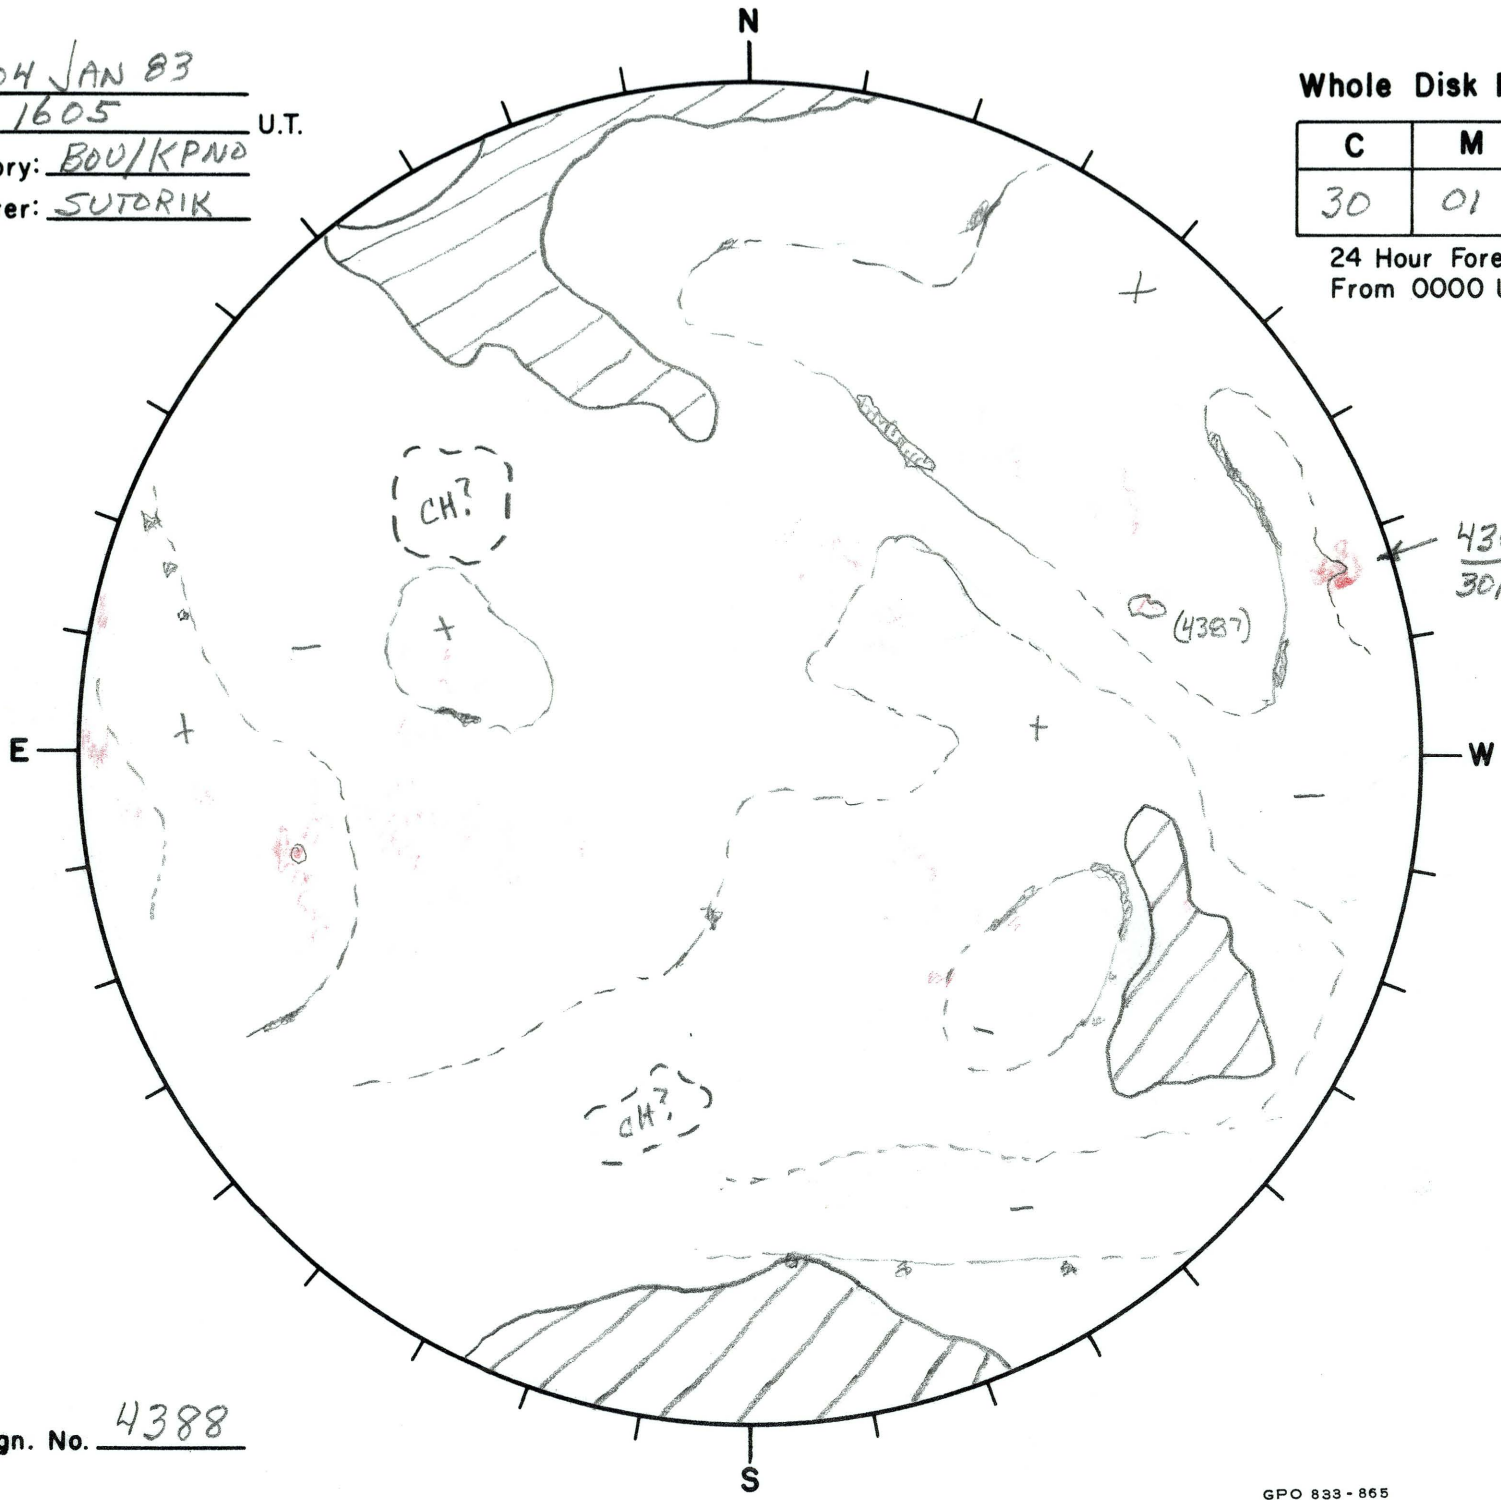

Date: 04 JAN 83
 Time: 1605 U.T.
 Observatory: B00/KPND
 Forecaster: SUTORIK

Whole Disk Forecast

| C | M | X |
|----|----|----|
| 30 | 01 | 01 |

24 Hour Forecast
 From 0000 U.T. to 0000 U.T.

Next Rgn. No. 4388

L_t 053°
 B_t -3°