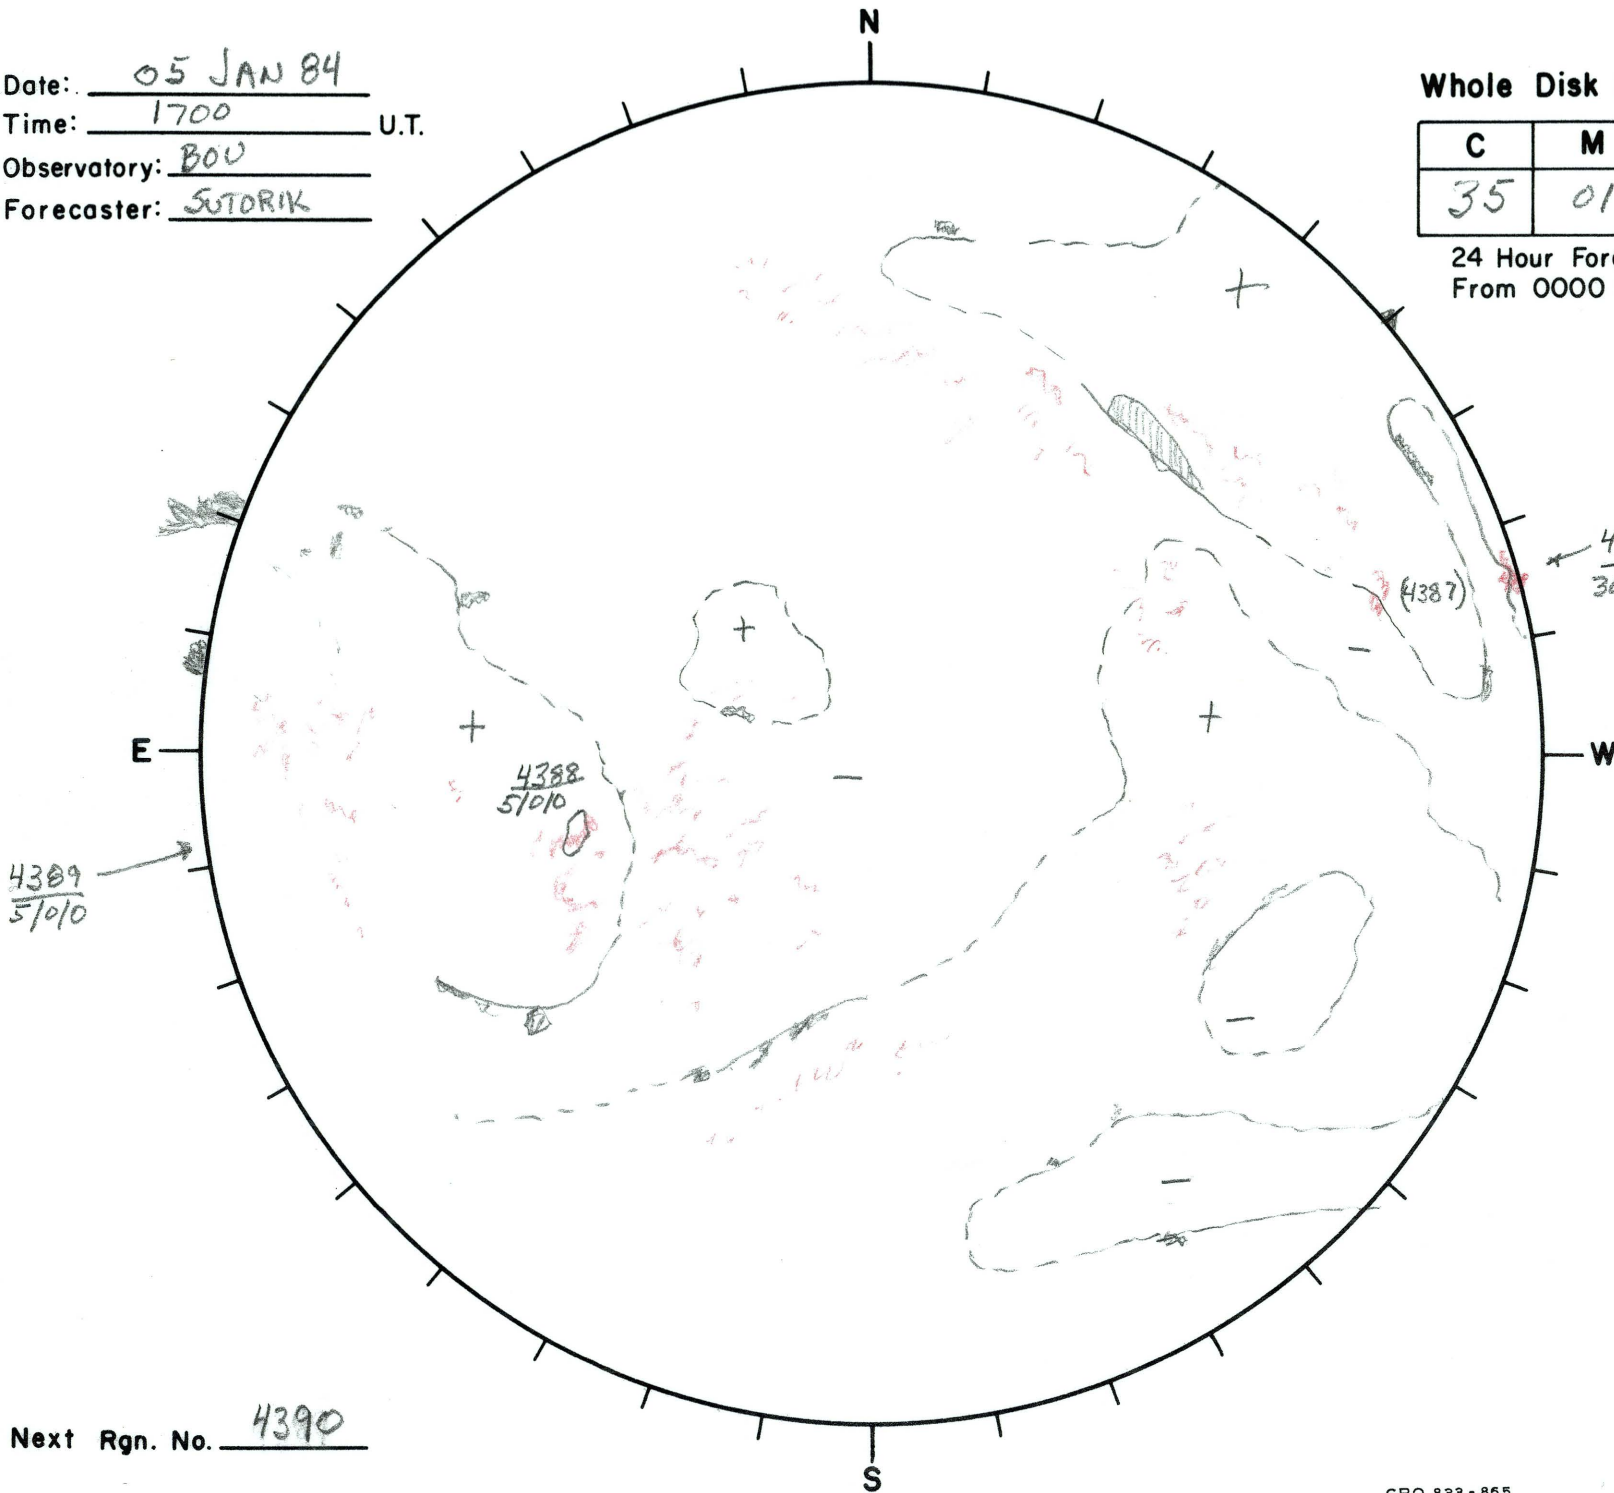

Date: 05 JAN 84
 Time: 1700 U.T.
 Observatory: BOU
 Forecaster: SUTORIK

Whole Disk Forecast

C	M	X
35	01	01

24 Hour Forecast
 From 0000 U.T. to 0000 U.T.

Next Rgn. No. 4390

L† 40°
 B† -30