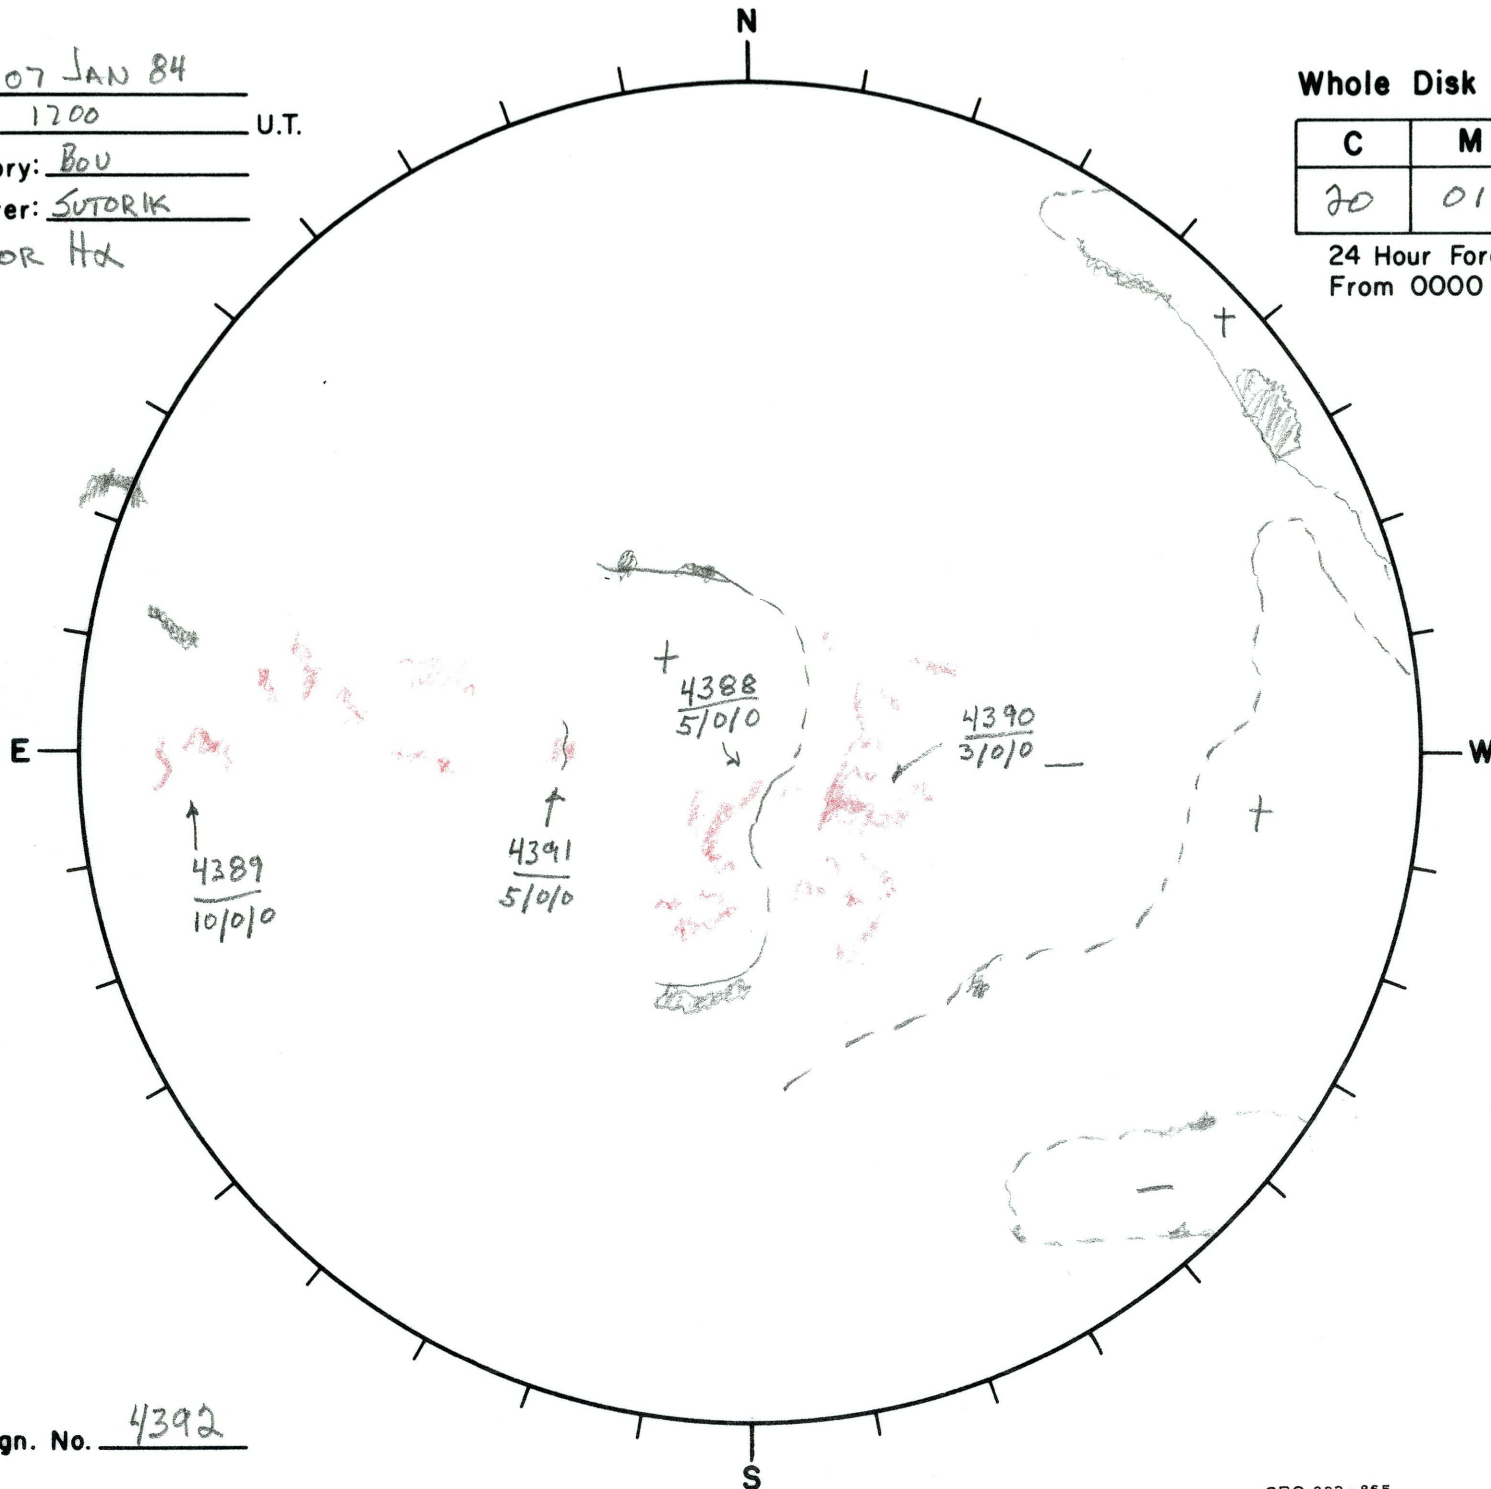

Date: 07 JAN 84
 Time: 1200 U.T.
 Observatory: BOU
 Forecaster: SUTORIK
 POOR HX

Whole Disk Forecast

C	M	X
20	01	01

24 Hour Forecast
 From 0000 U.T. to 0000 U.T.

Next Rgn. No. 4392

Lt 13°
 Bt -4°