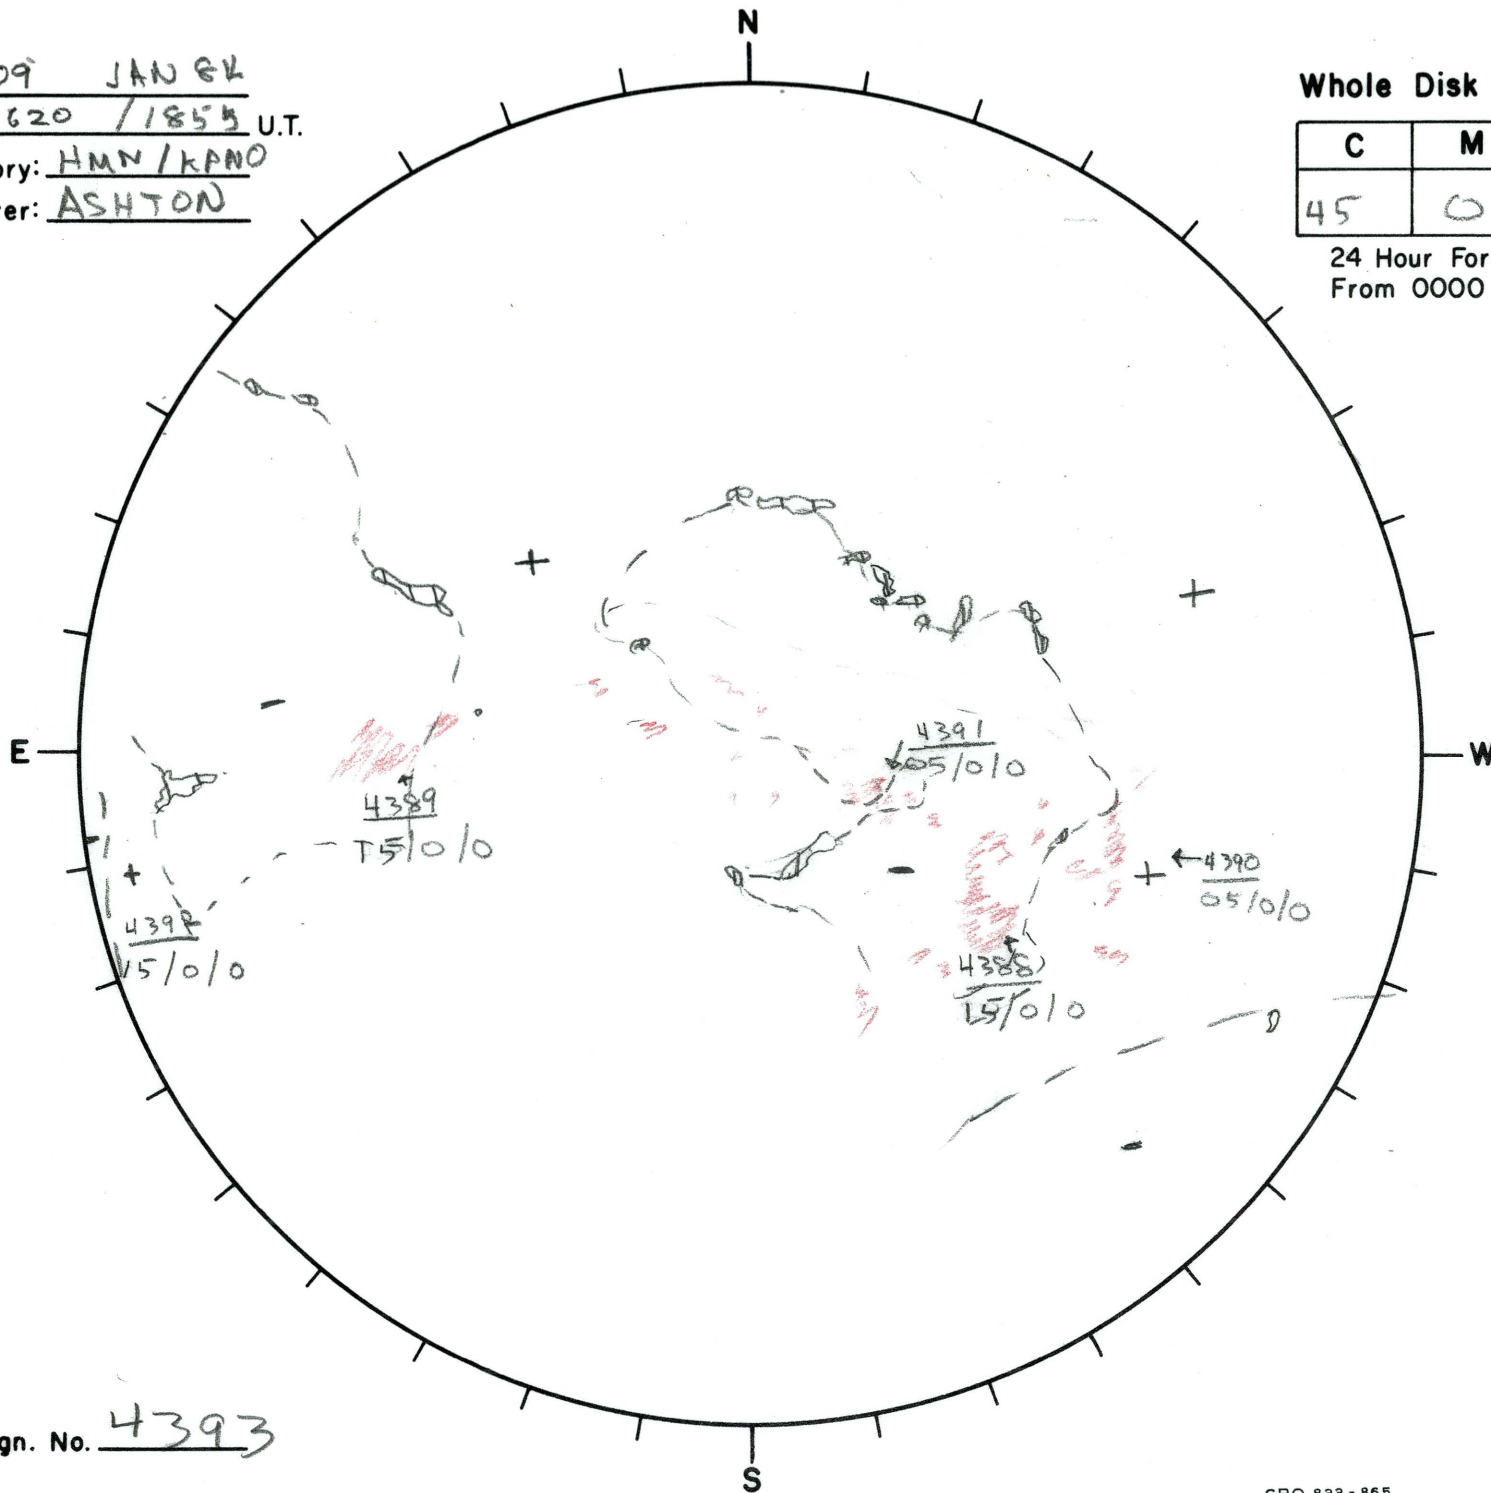

Date: 09 JAN 64  
 Time: 1620 / 1855 U.T.  
 Observatory: HMN / KANO  
 Forecaster: ASHTON

Whole Disk Forecast

C	M	X
45	0	0

24 Hour Forecast  
 From 0000 U.T. to 0000 U.T.

Next Rgn. No. 4393

Lt 347.5  
 Bt -3.9