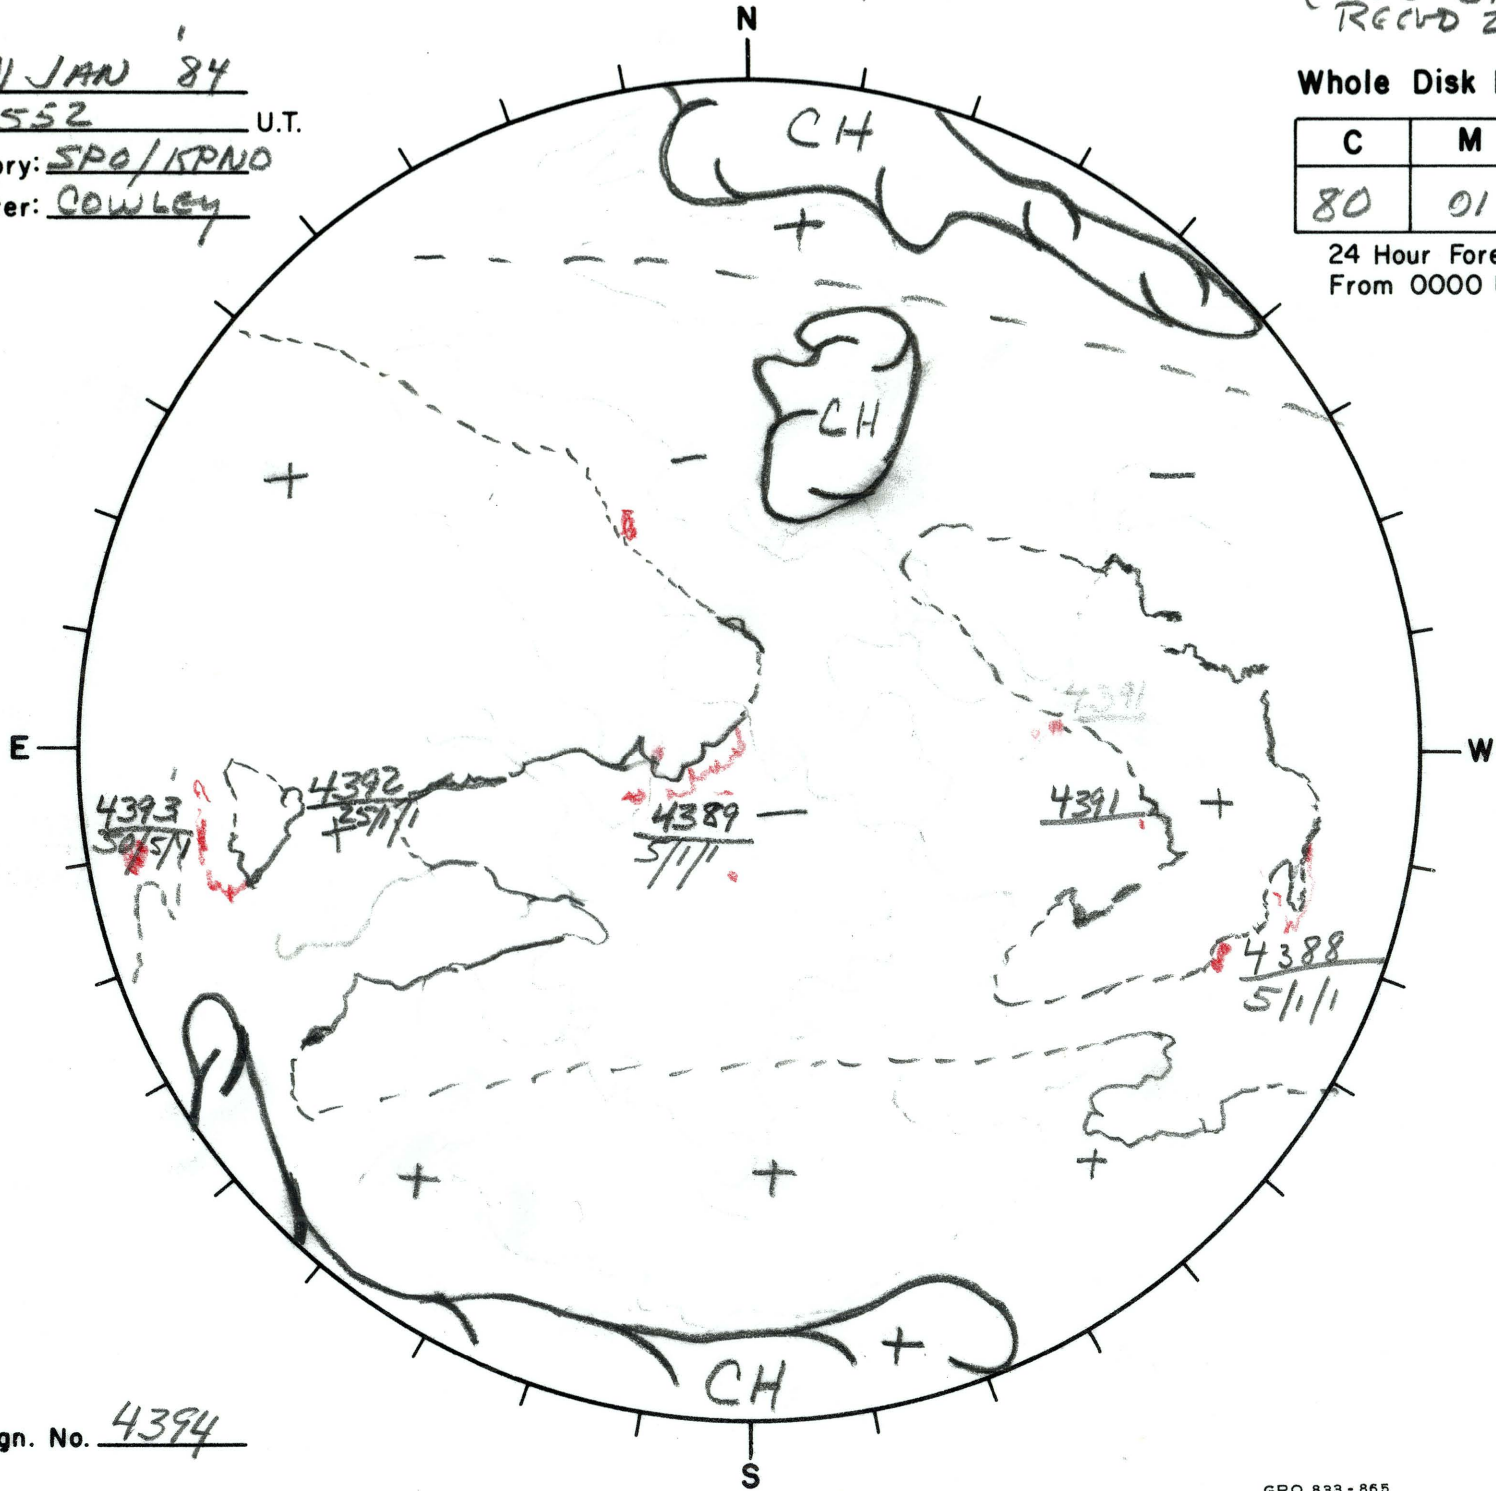

NOT SENT TO GWC (SEE SPO IMAGE)
REC'D 23+UT 7K

Date: 11 JAN '84
Time: 1552 U.T.
Observatory: SPO/KPNO
Forecaster: COWLEY

Whole Disk Forecast

C	M	X	P
80	01	01	01

24 Hour Forecast
From 0000 U.T. to 0000 U.T.

Next Rgn. No. 4394

L_t 321.6
B_t -4.2