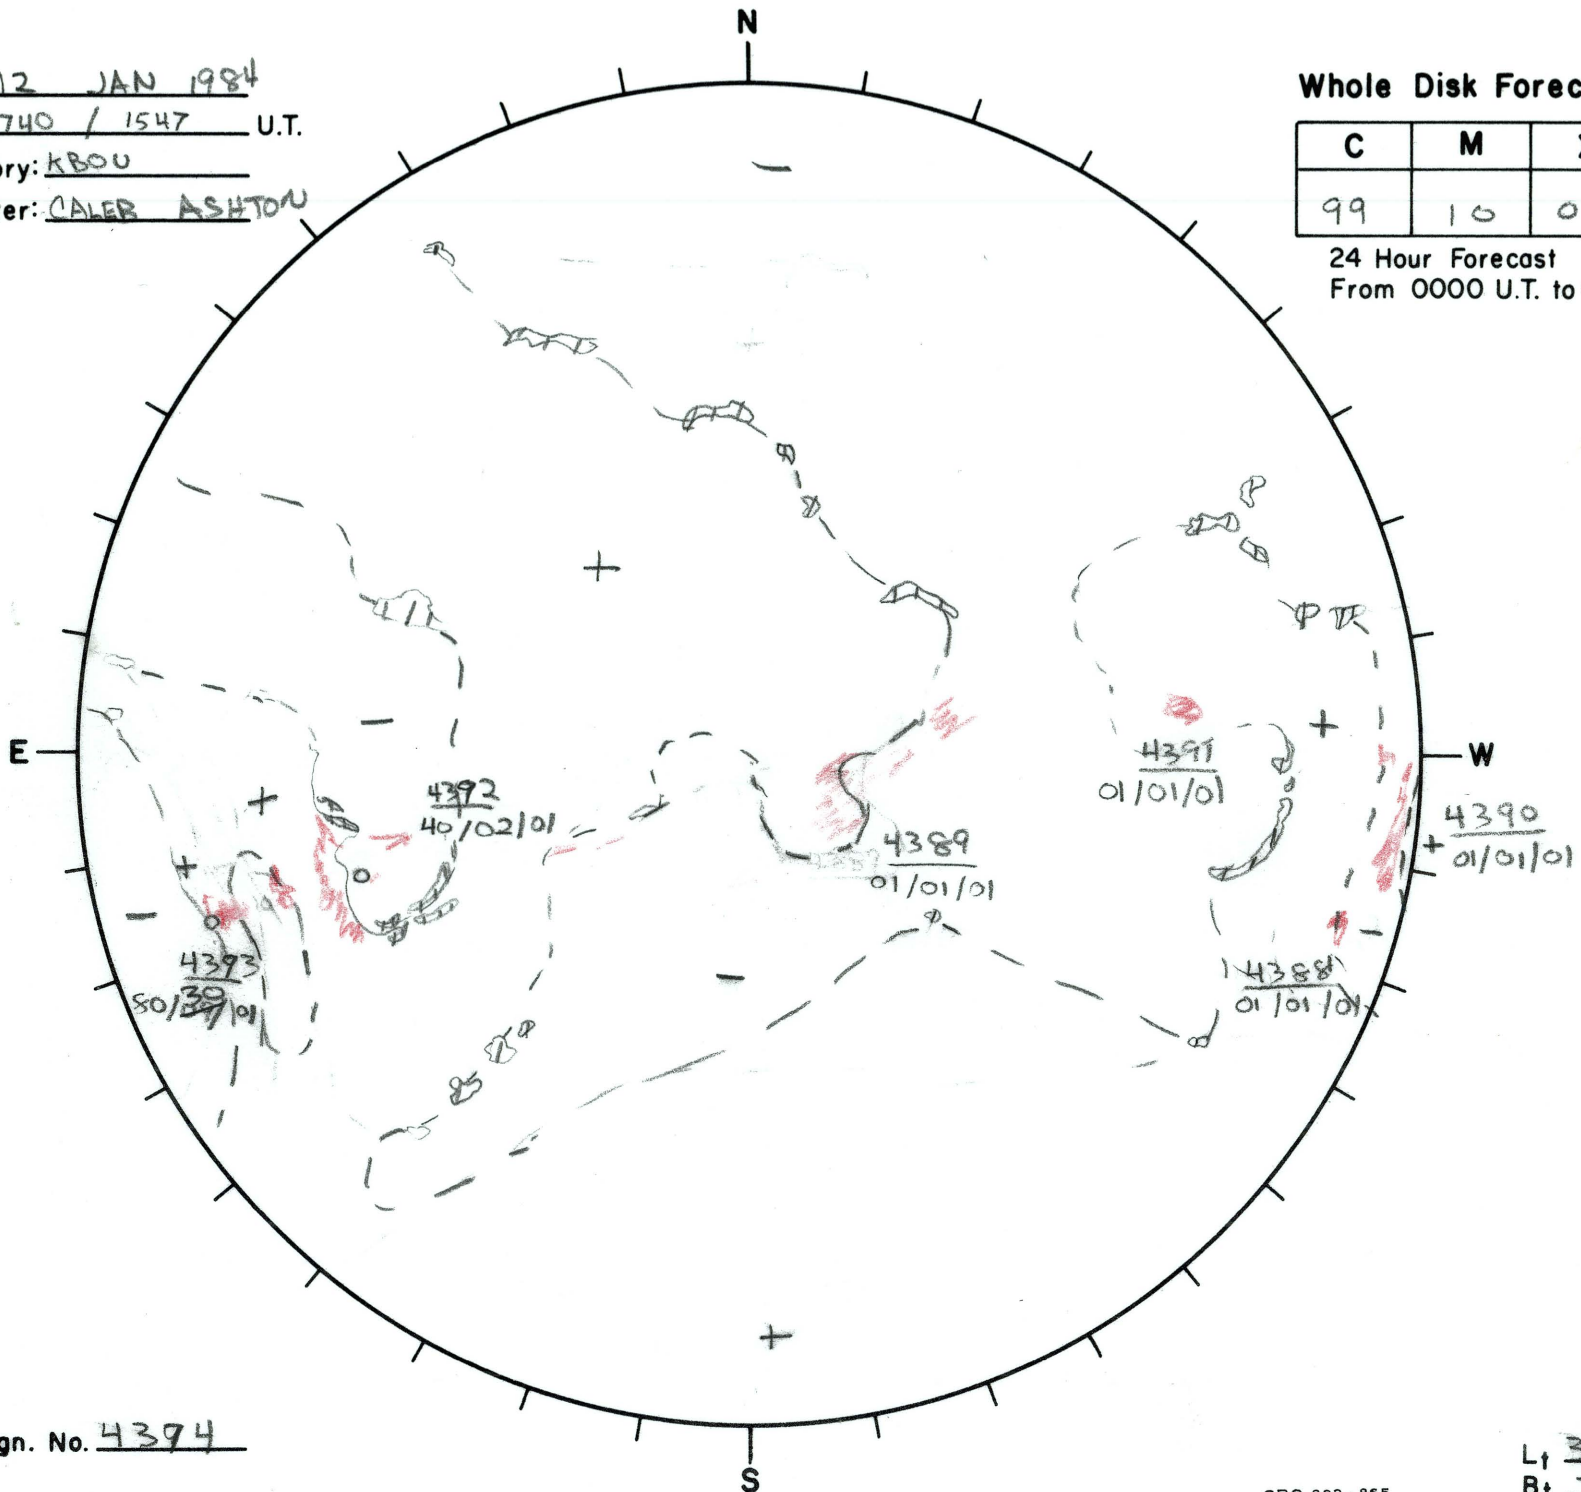

Date: 12 JAN 1984
 Time: 1740 / 1547 U.T.
 Observatory: KBOU
 Forecaster: CALEB ASHTON

Whole Disk Forecast

C	M	X	P
99	10	01	01

24 Hour Forecast
 From 0000 U.T. to 0000 U.T.

Next Rgn. No. 4394

L_t 387.4
 B_t -4.3