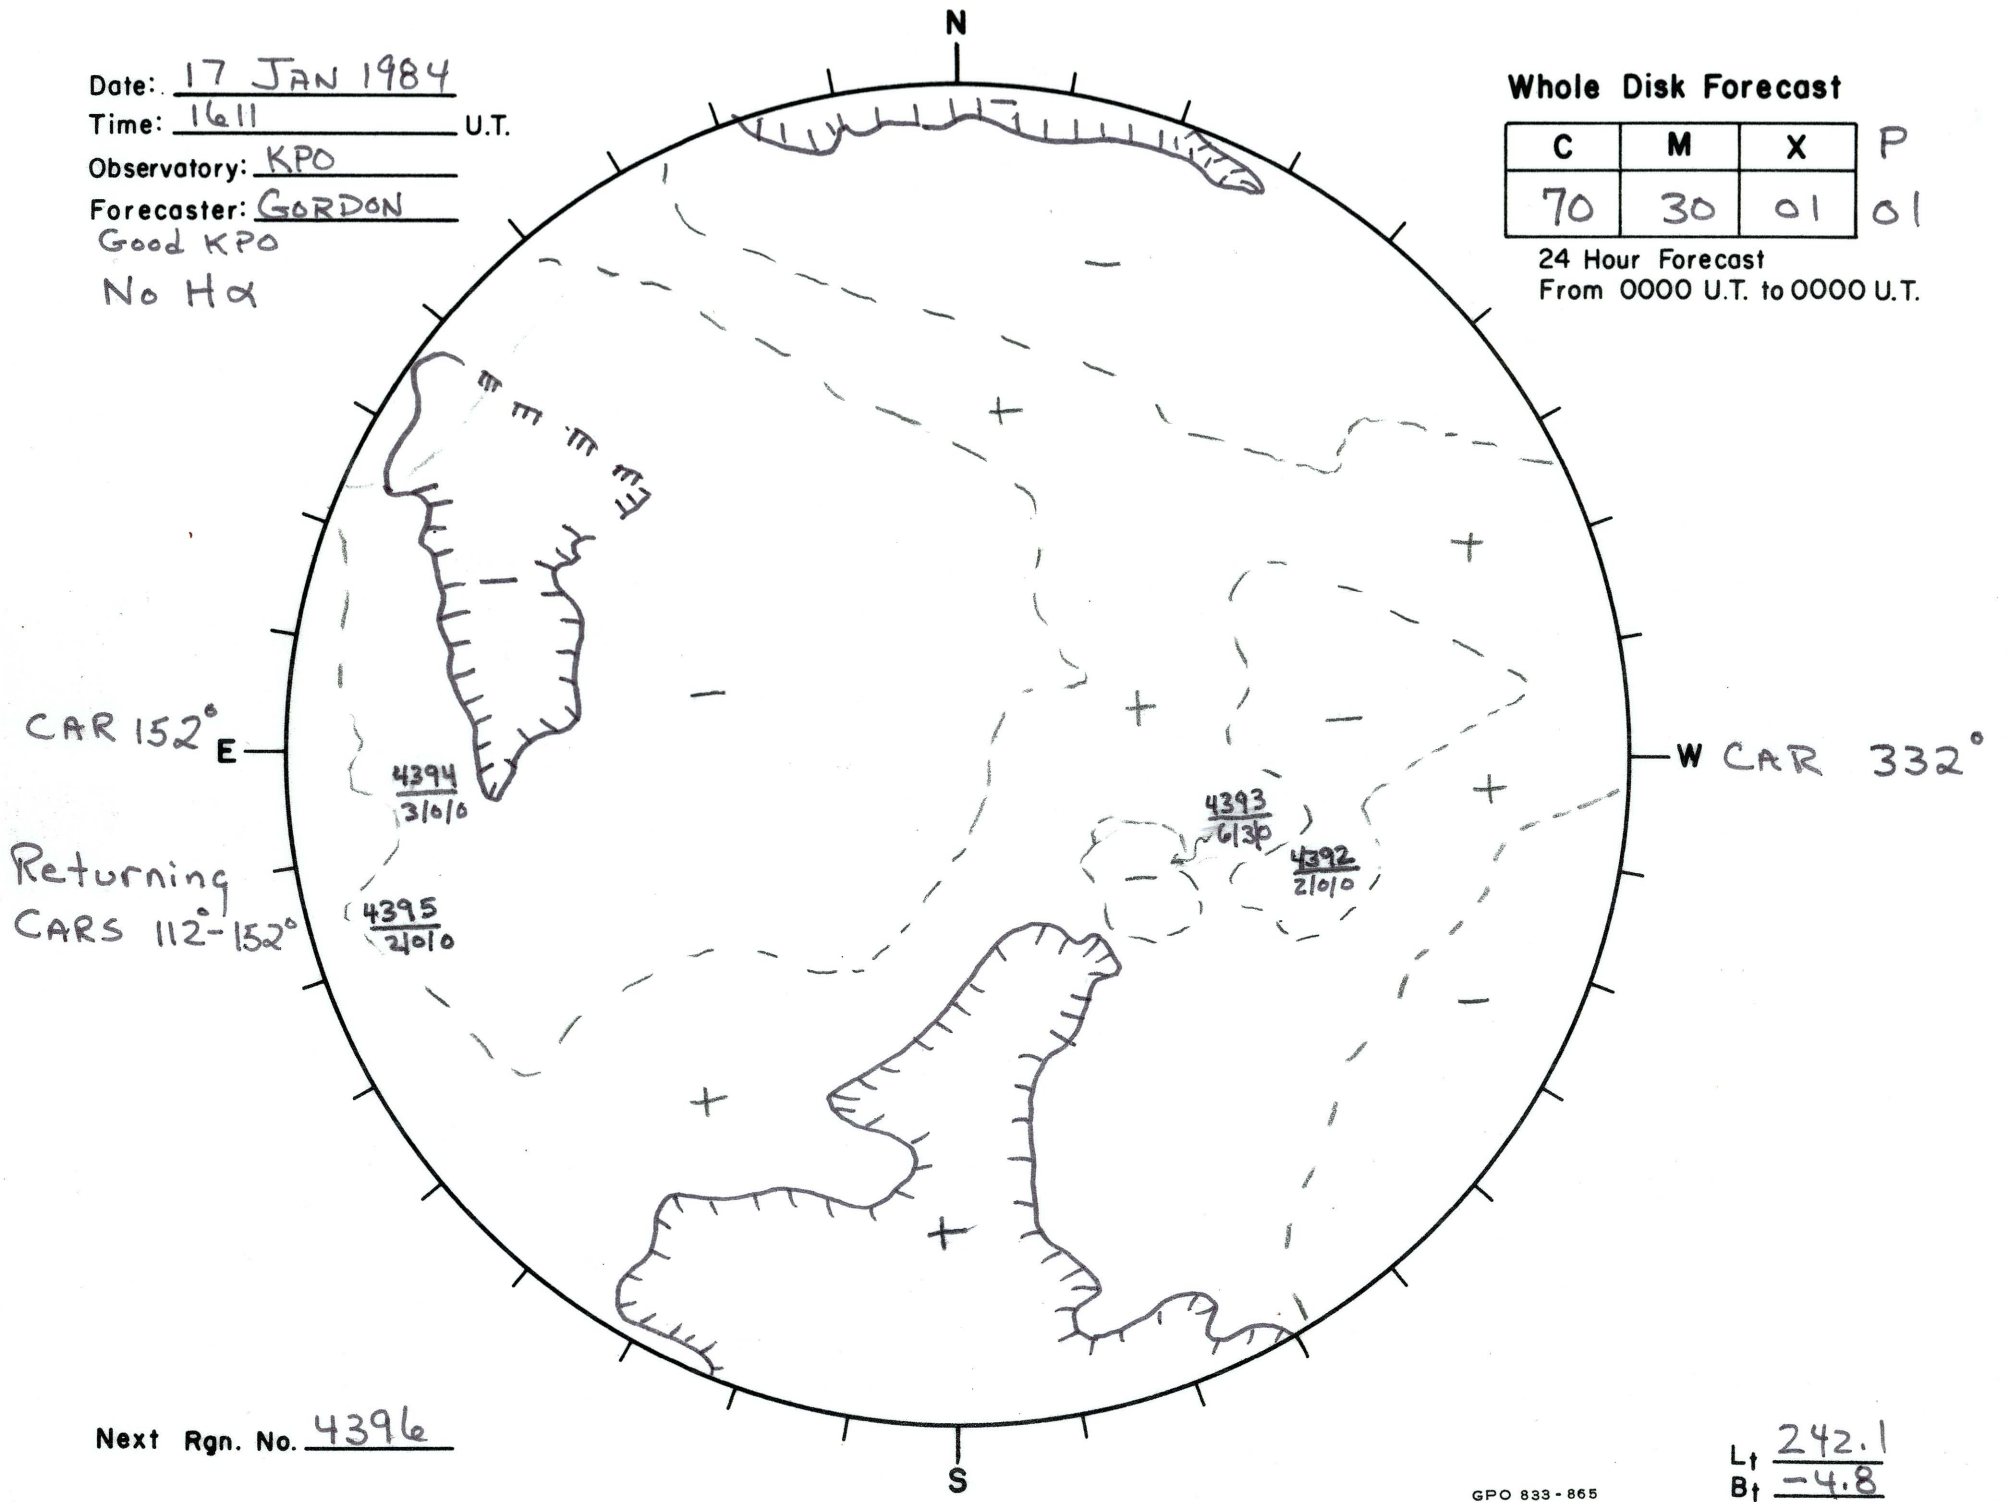

Date: 17 JAN 1984  
 Time: 1611 U.T.  
 Observatory: KPO  
 Forecaster: GORDON  
 Good KPO  
 No Hx

Whole Disk Forecast

C	M	X	P
70	30	01	01

24 Hour Forecast  
 From 0000 U.T. to 0000 U.T.

Next Rgn. No. 4396

Lt 242.1  
 Bt -4.8