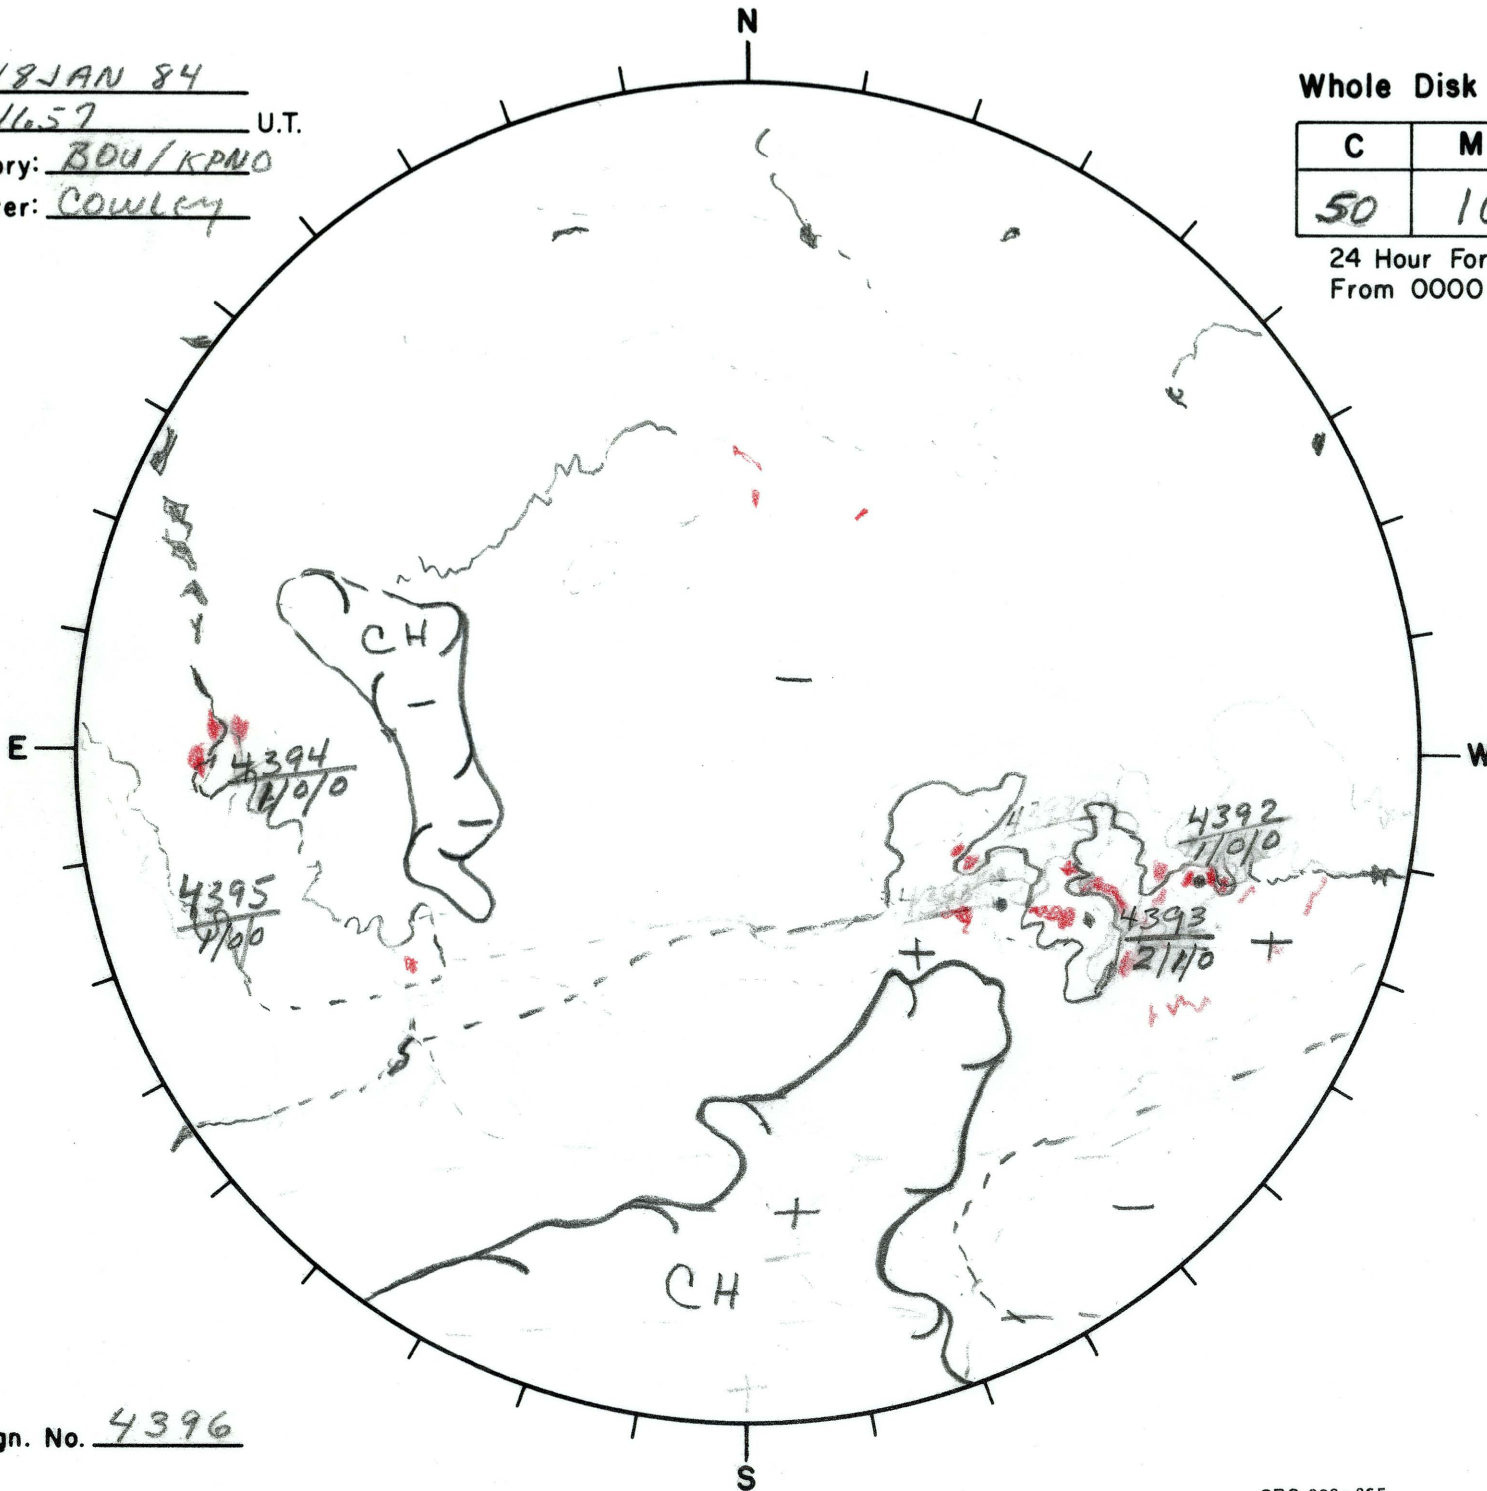

Date: 18 JAN 84
 Time: 1657 U.T.
 Observatory: BDU/KPNO
 Forecaster: COWLEY

Whole Disk Forecast

C	M	X	P
50	10	01	01

24 Hour Forecast
 From 0000 U.T. to 0000 U.T.

Next Rgn. No. 4396

L_t 228
 B_t -4.9