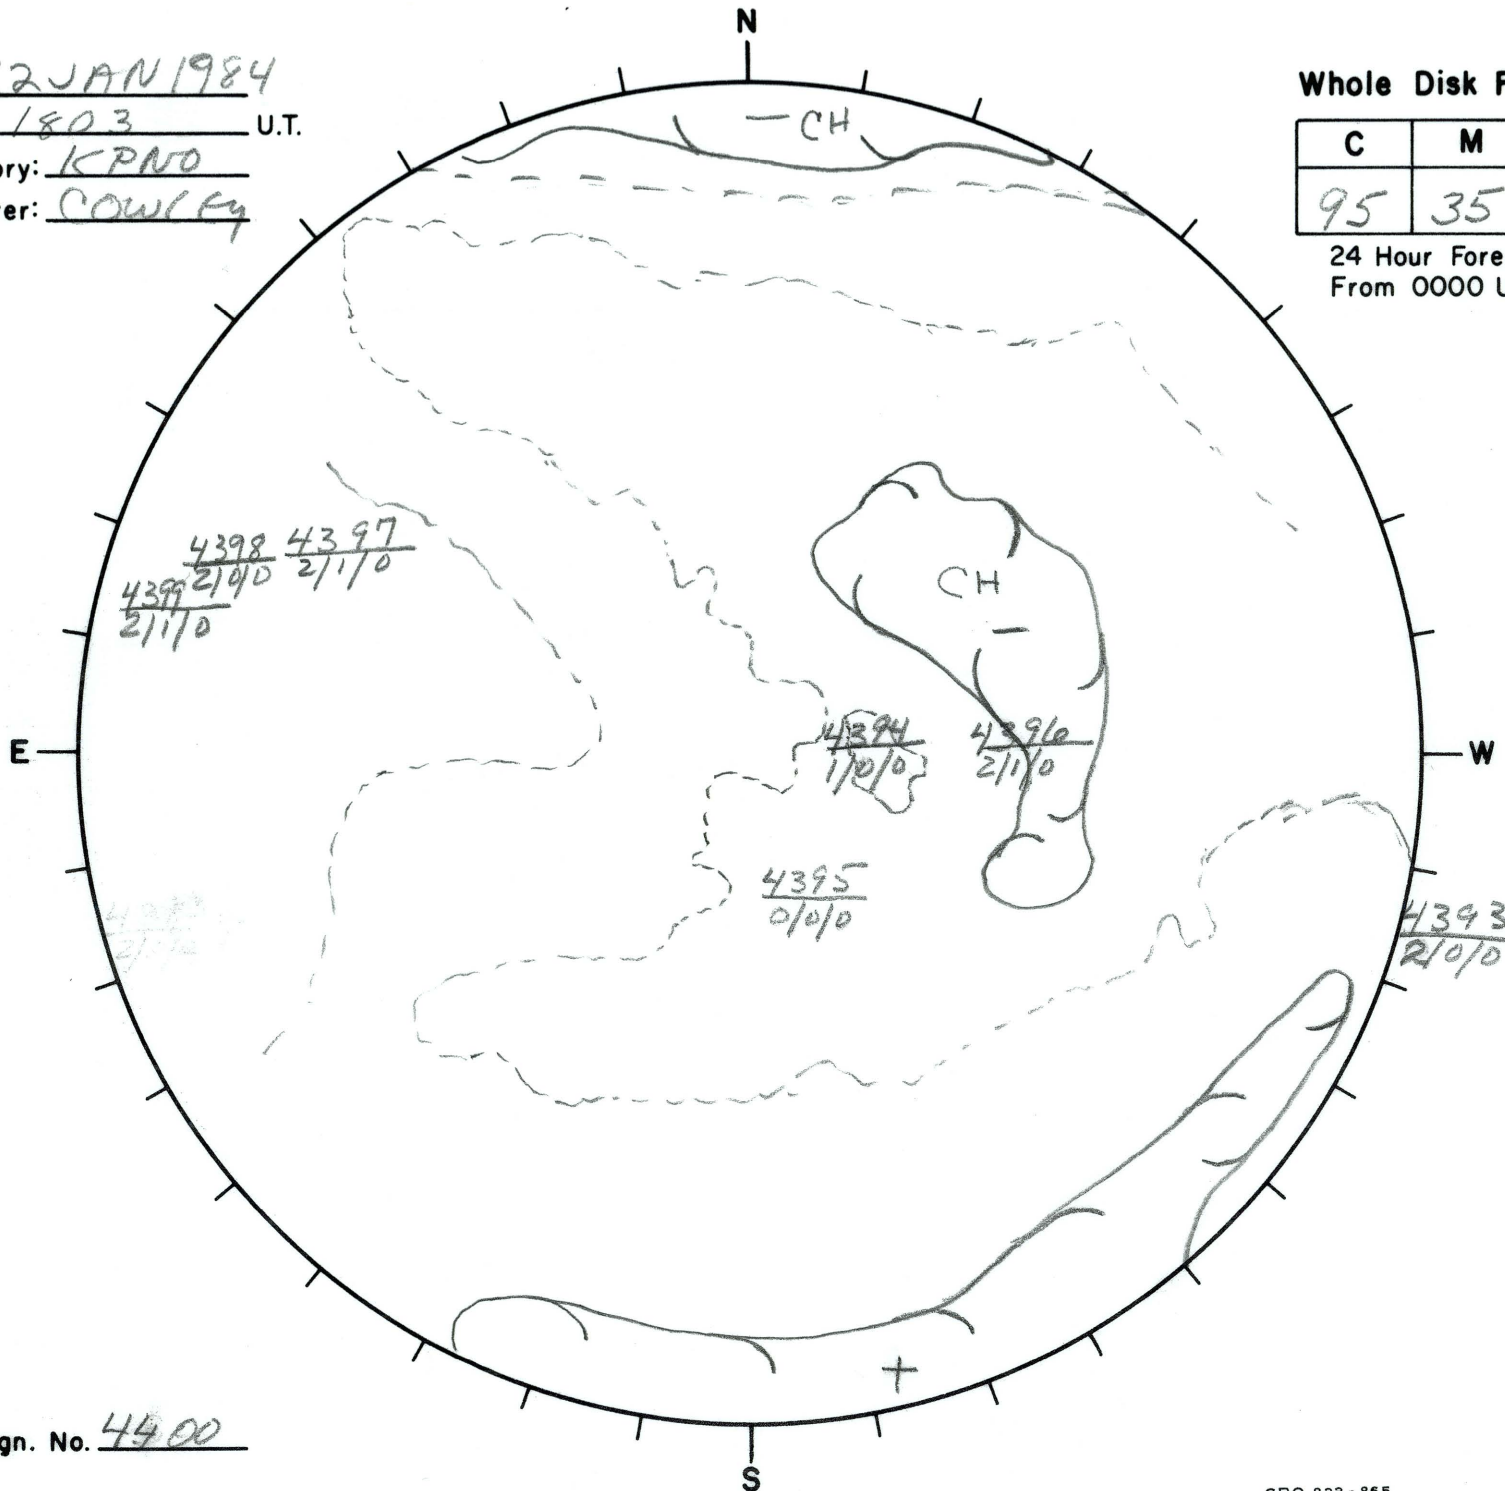

Date: 22 JAN 1984
 Time: 1803 U.T.
 Observatory: KPNO
 Forecaster: COWLEY

Whole Disk Forecast

C	M	X	P
95	35	01	01

24 Hour Forecast
 From 0000 U.T. to 0000 U.T.

Next Rgn. No. 4400

L† 1751
 B† 5.2