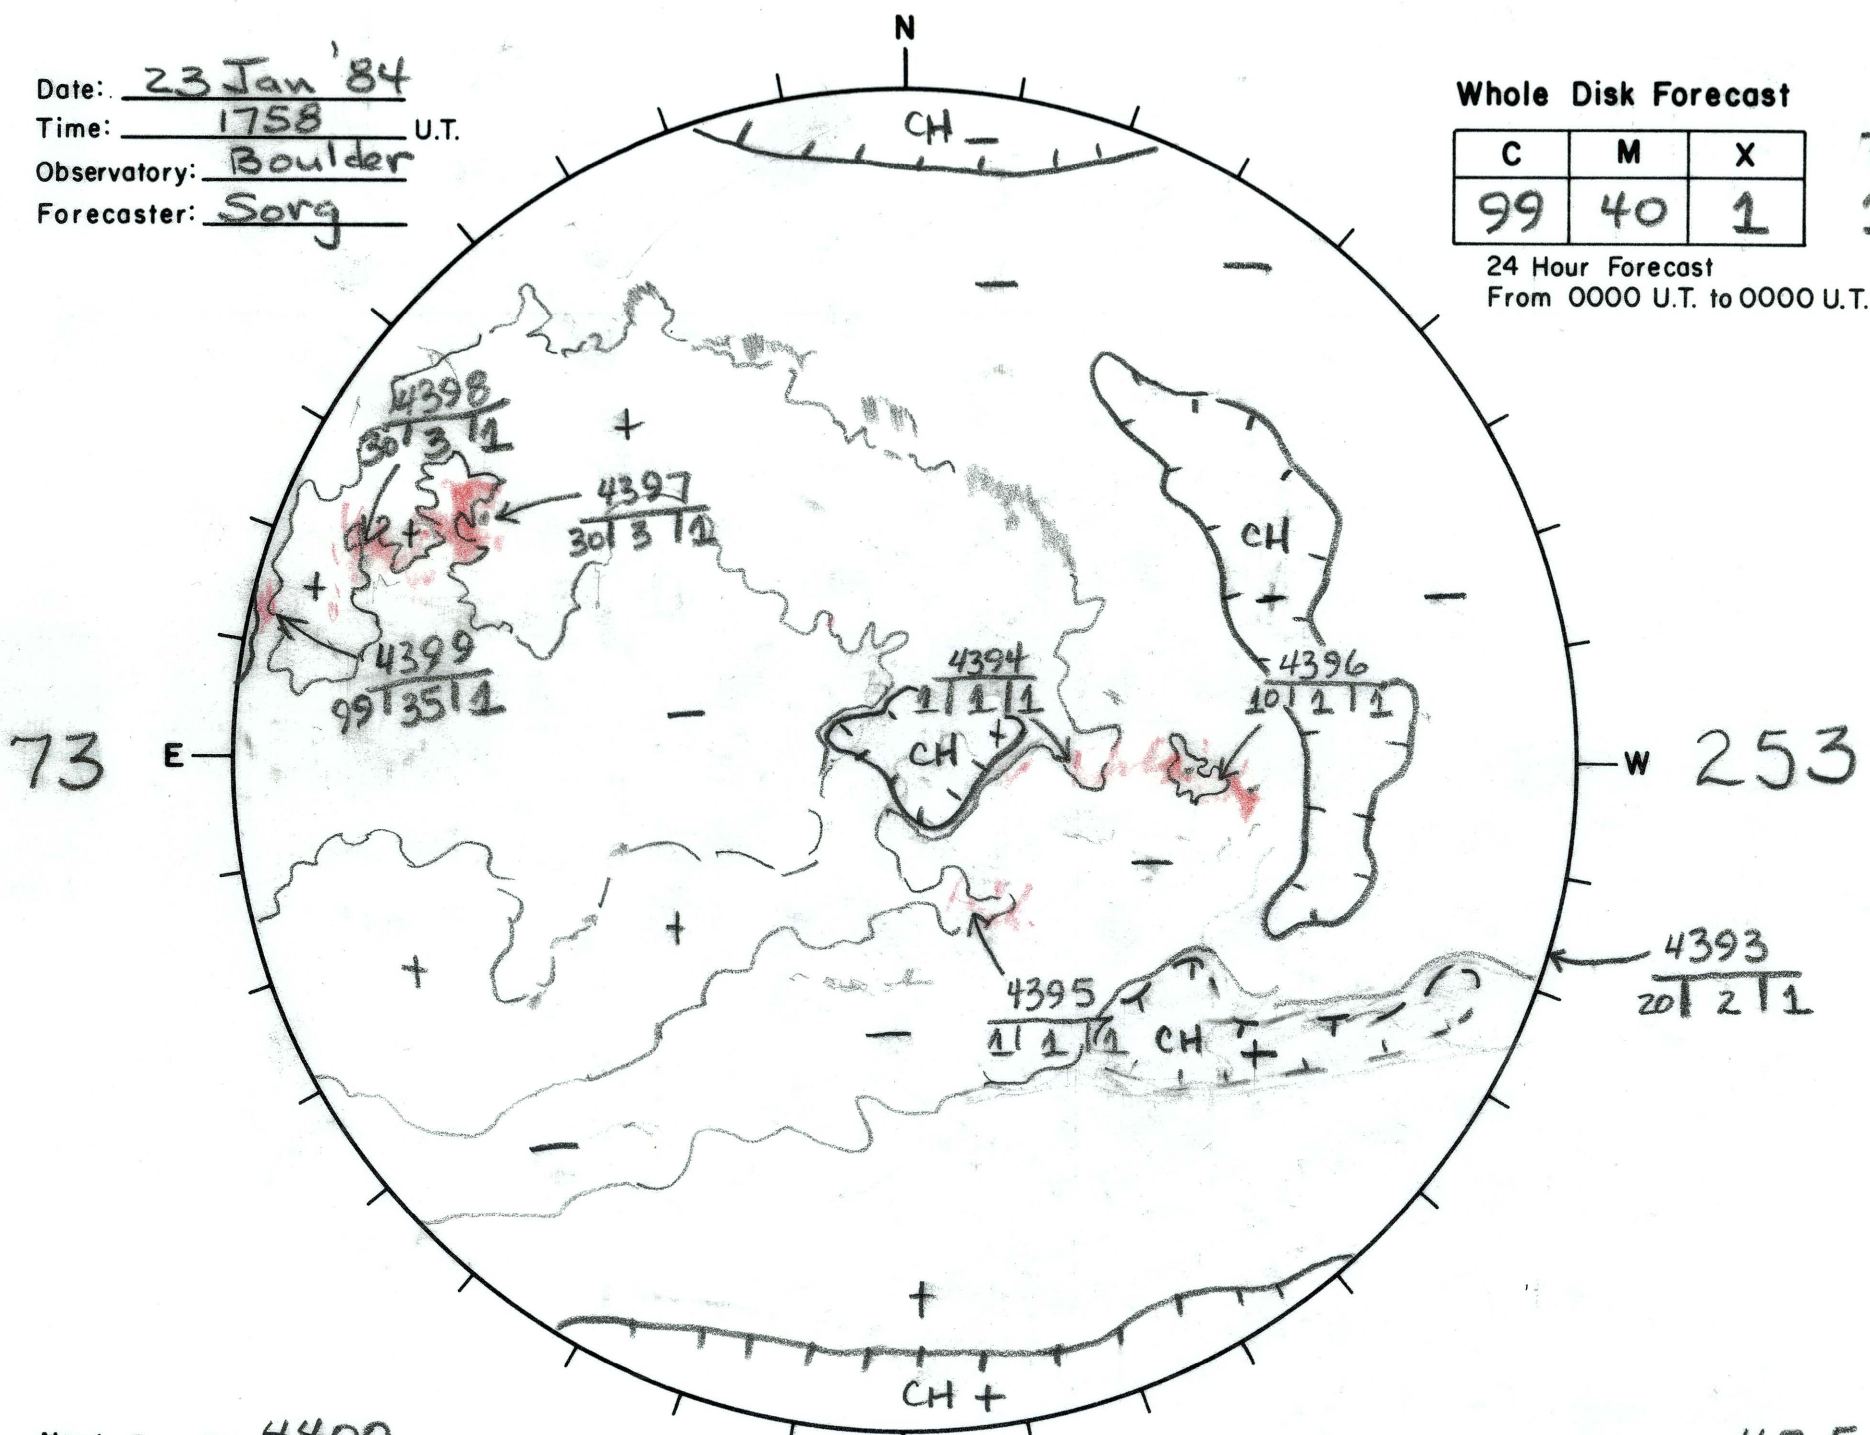

Date: 23 Jan '84
 Time: 1758 U.T.
 Observatory: Boulder
 Forecaster: Sorg

Whole Disk Forecast

C	M	X	P
99	40	1	1

24 Hour Forecast
 From 0000 U.T. to 0000 U.T.

Next Rgn. No. 4400

L_t 162.5
 B_t -5.3