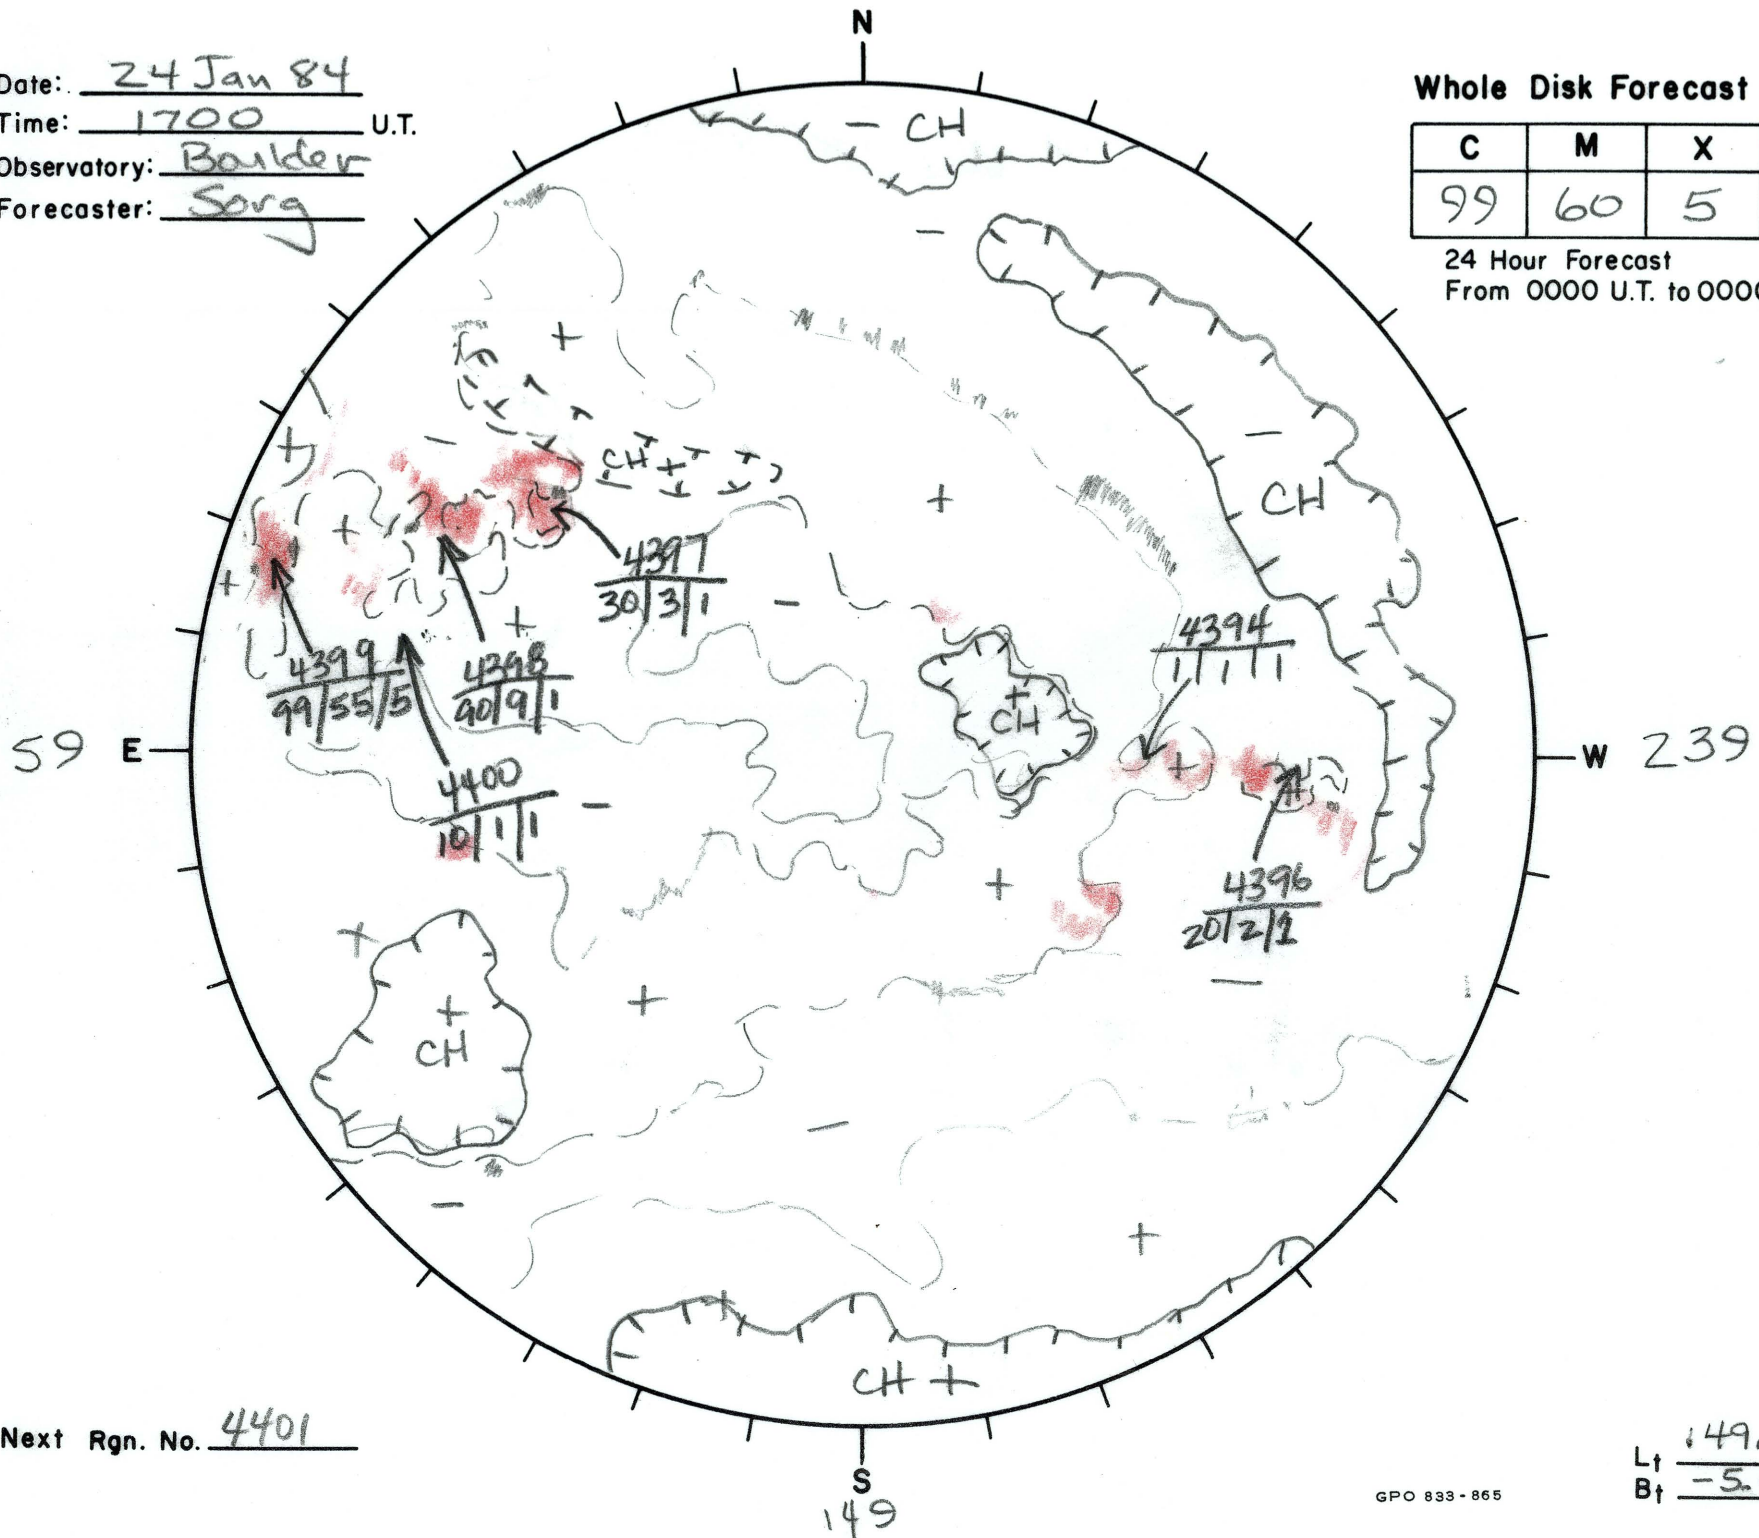

Date: 24 Jan 84
 Time: 1700 U.T.
 Observatory: Boulder
 Forecaster: Sorg

Whole Disk Forecast

C	M	X	P
99	60	5	1

24 Hour Forecast
 From 0000 U.T. to 0000 U.T.

Next Rgn. No. 4401

L↑ 149.4
 B↑ -5.4