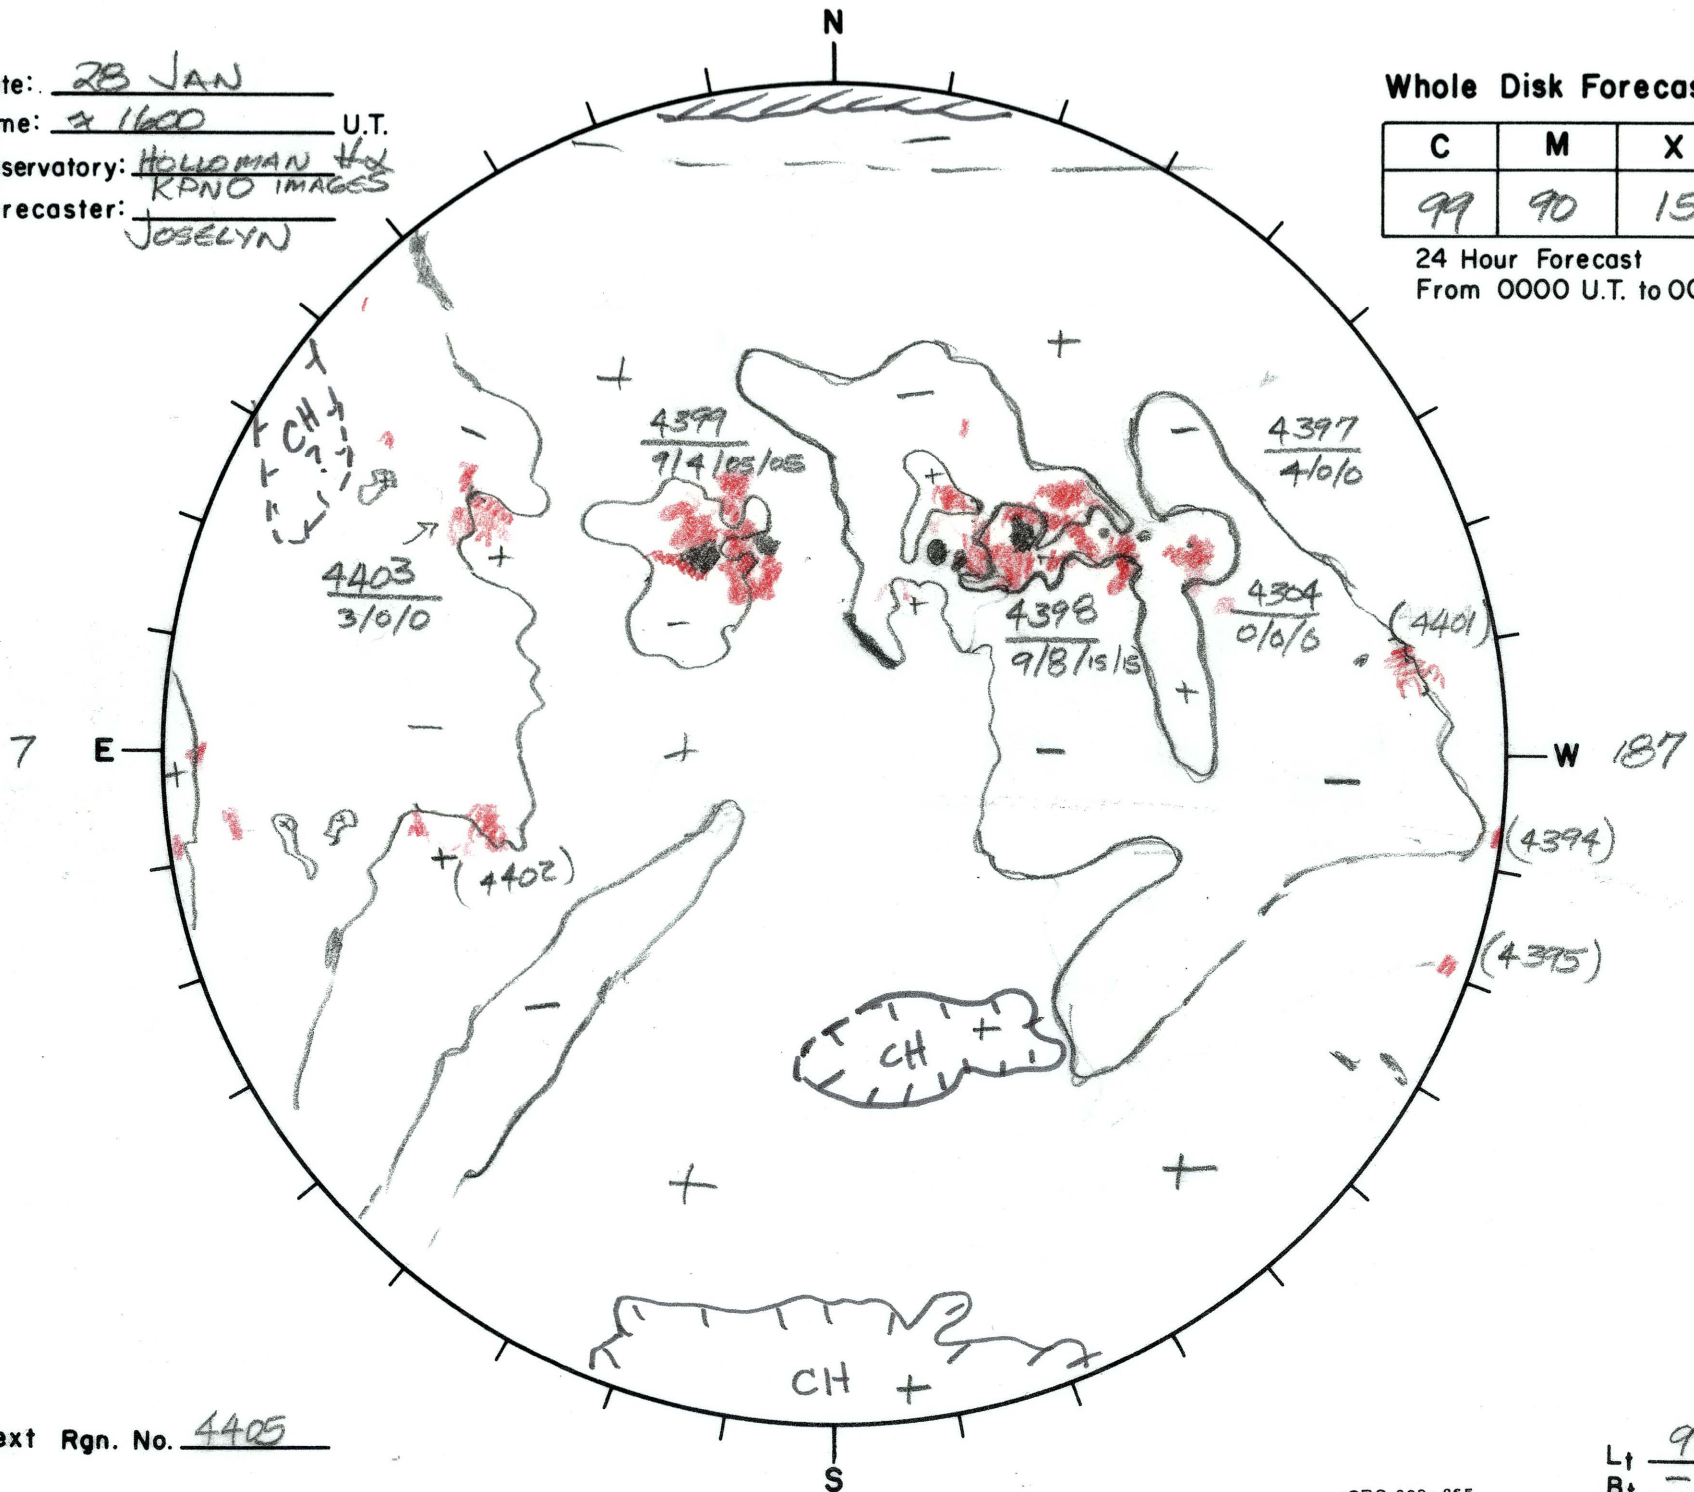

Date: 28 JAN
 Time: 7 1600 U.T.
 Observatory: HOLLIDAY HILL
RPNO IMAGES
 Forecaster: JOSELYN

Whole Disk Forecast

C	M	X
99	90	15 15

24 Hour Forecast
 From 0000 U.T. to 0000 U.T.

Next Rgn. No. 4405

L† 97
 B† -5.7