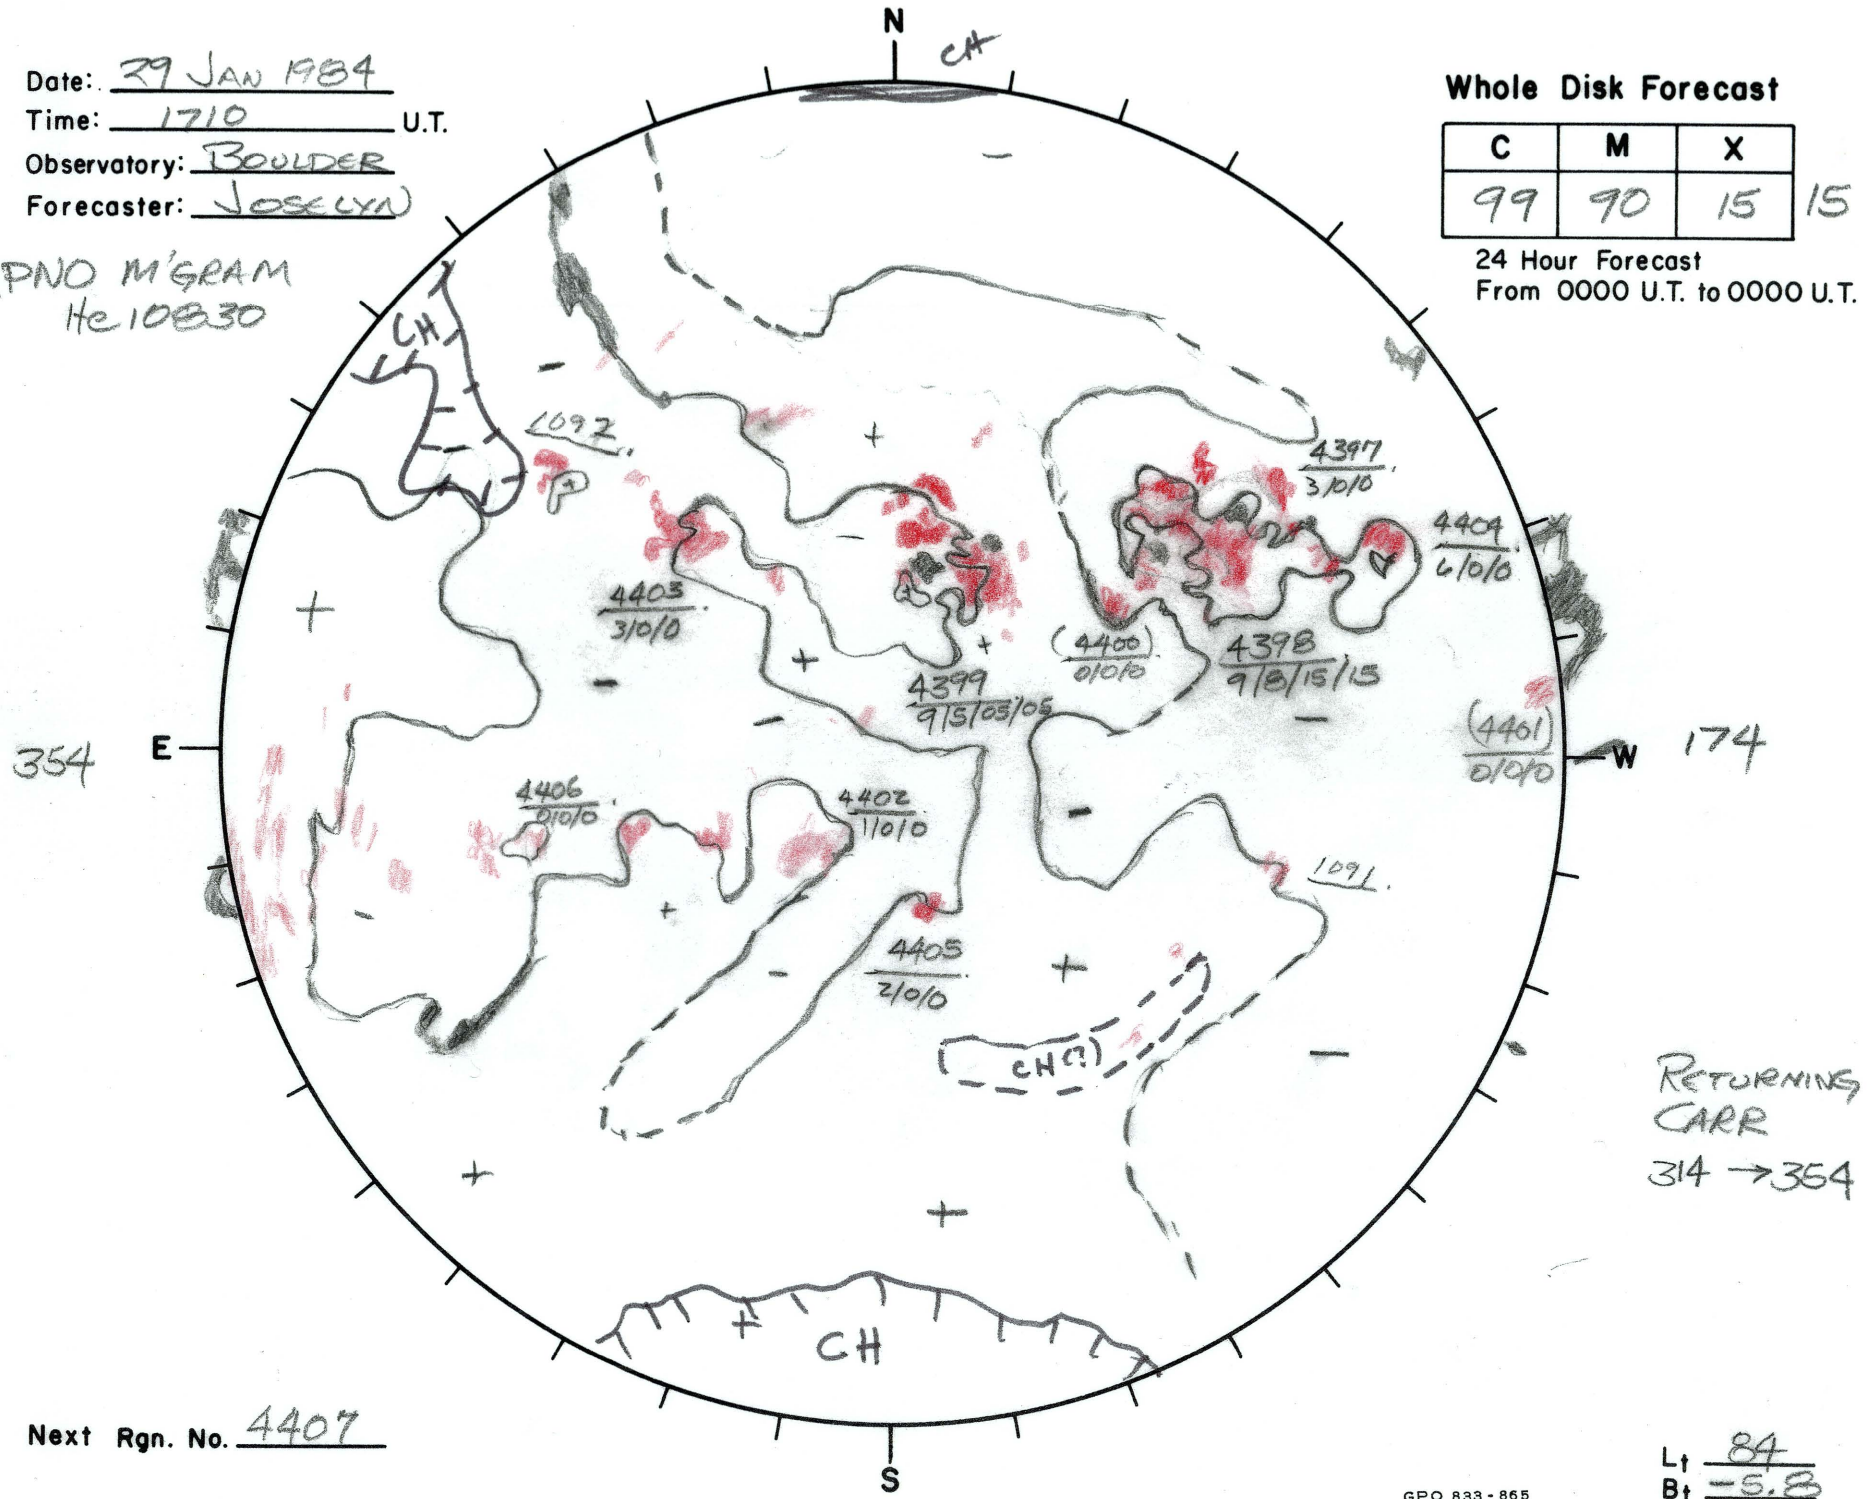

Date: 29 JAN 1984
 Time: 1710 U.T.
 Observatory: BOULDER
 Forecaster: JOSELYN

KPNO M'GRAM
 He 10830

Whole Disk Forecast

C	M	X
99	90	15

24 Hour Forecast
 From 0000 U.T. to 0000 U.T.

Next Rgn. No. 4407

RETURNING
 CARR
 314 → 354

L_t 84
 B_t -5.8