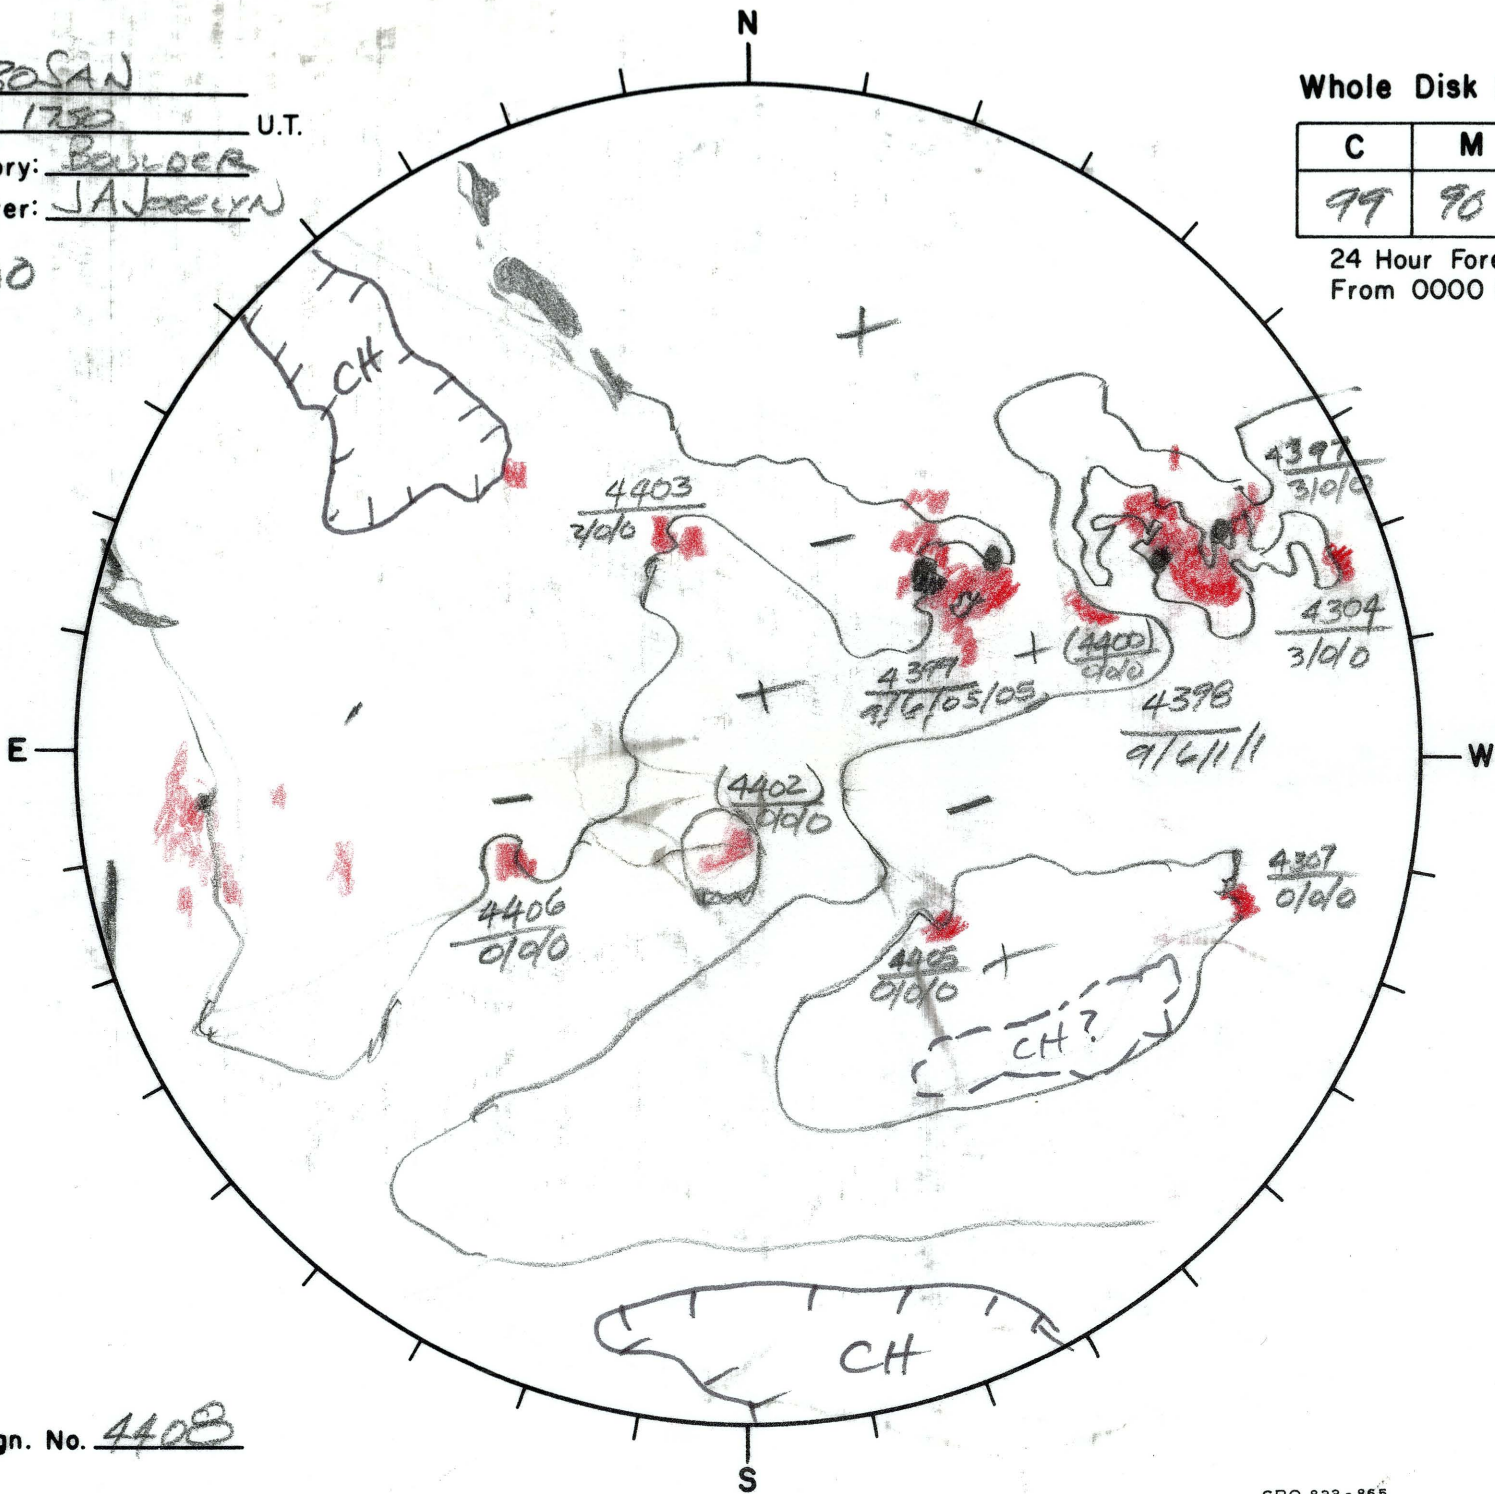

Date: 30 JAN
 Time: 1700 U.T.
 Observatory: BAULDER
 Forecaster: J. A. JACOBY

KPNO

Whole Disk Forecast

C	M	X
99	90	15 15

24 Hour Forecast
 From 0000 U.T. to 0000 U.T.

Next Rgn. No. 4408

L \uparrow 71.5
 B \uparrow -5.9