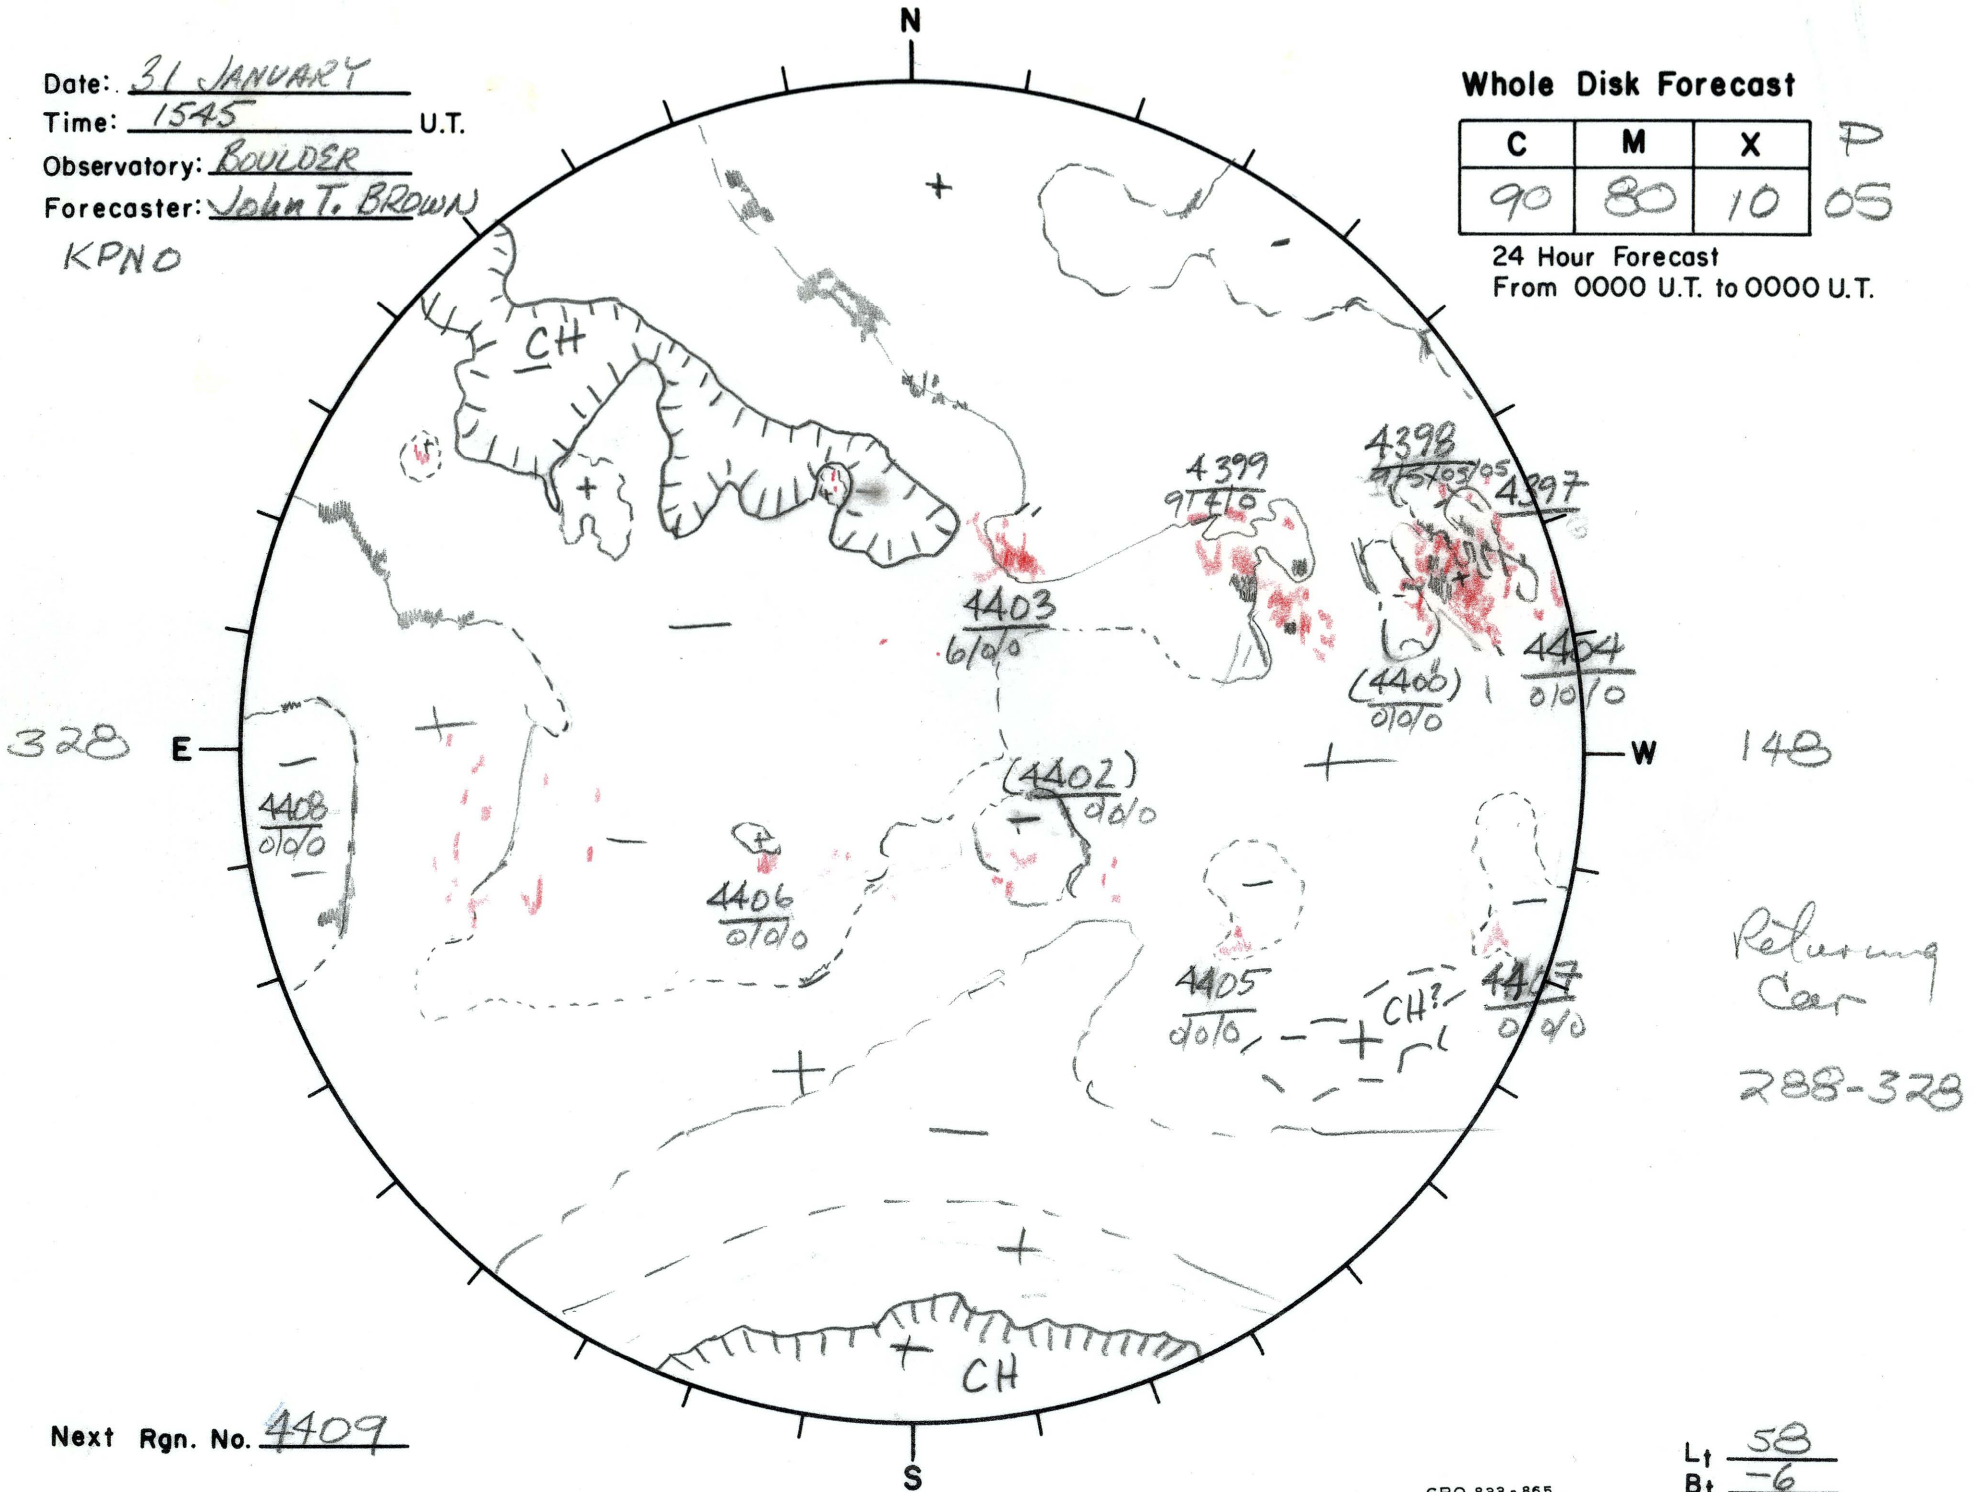

Date: 31 JANUARY  
 Time: 1545 U.T.  
 Observatory: BOULDER  
 Forecaster: John T. BROWN  
 KPNO

Whole Disk Forecast

C	M	X	P
90	80	10	05

24 Hour Forecast  
 From 0000 U.T. to 0000 U.T.

Next Rgn. No. 4409

L† 58  
 B† -6