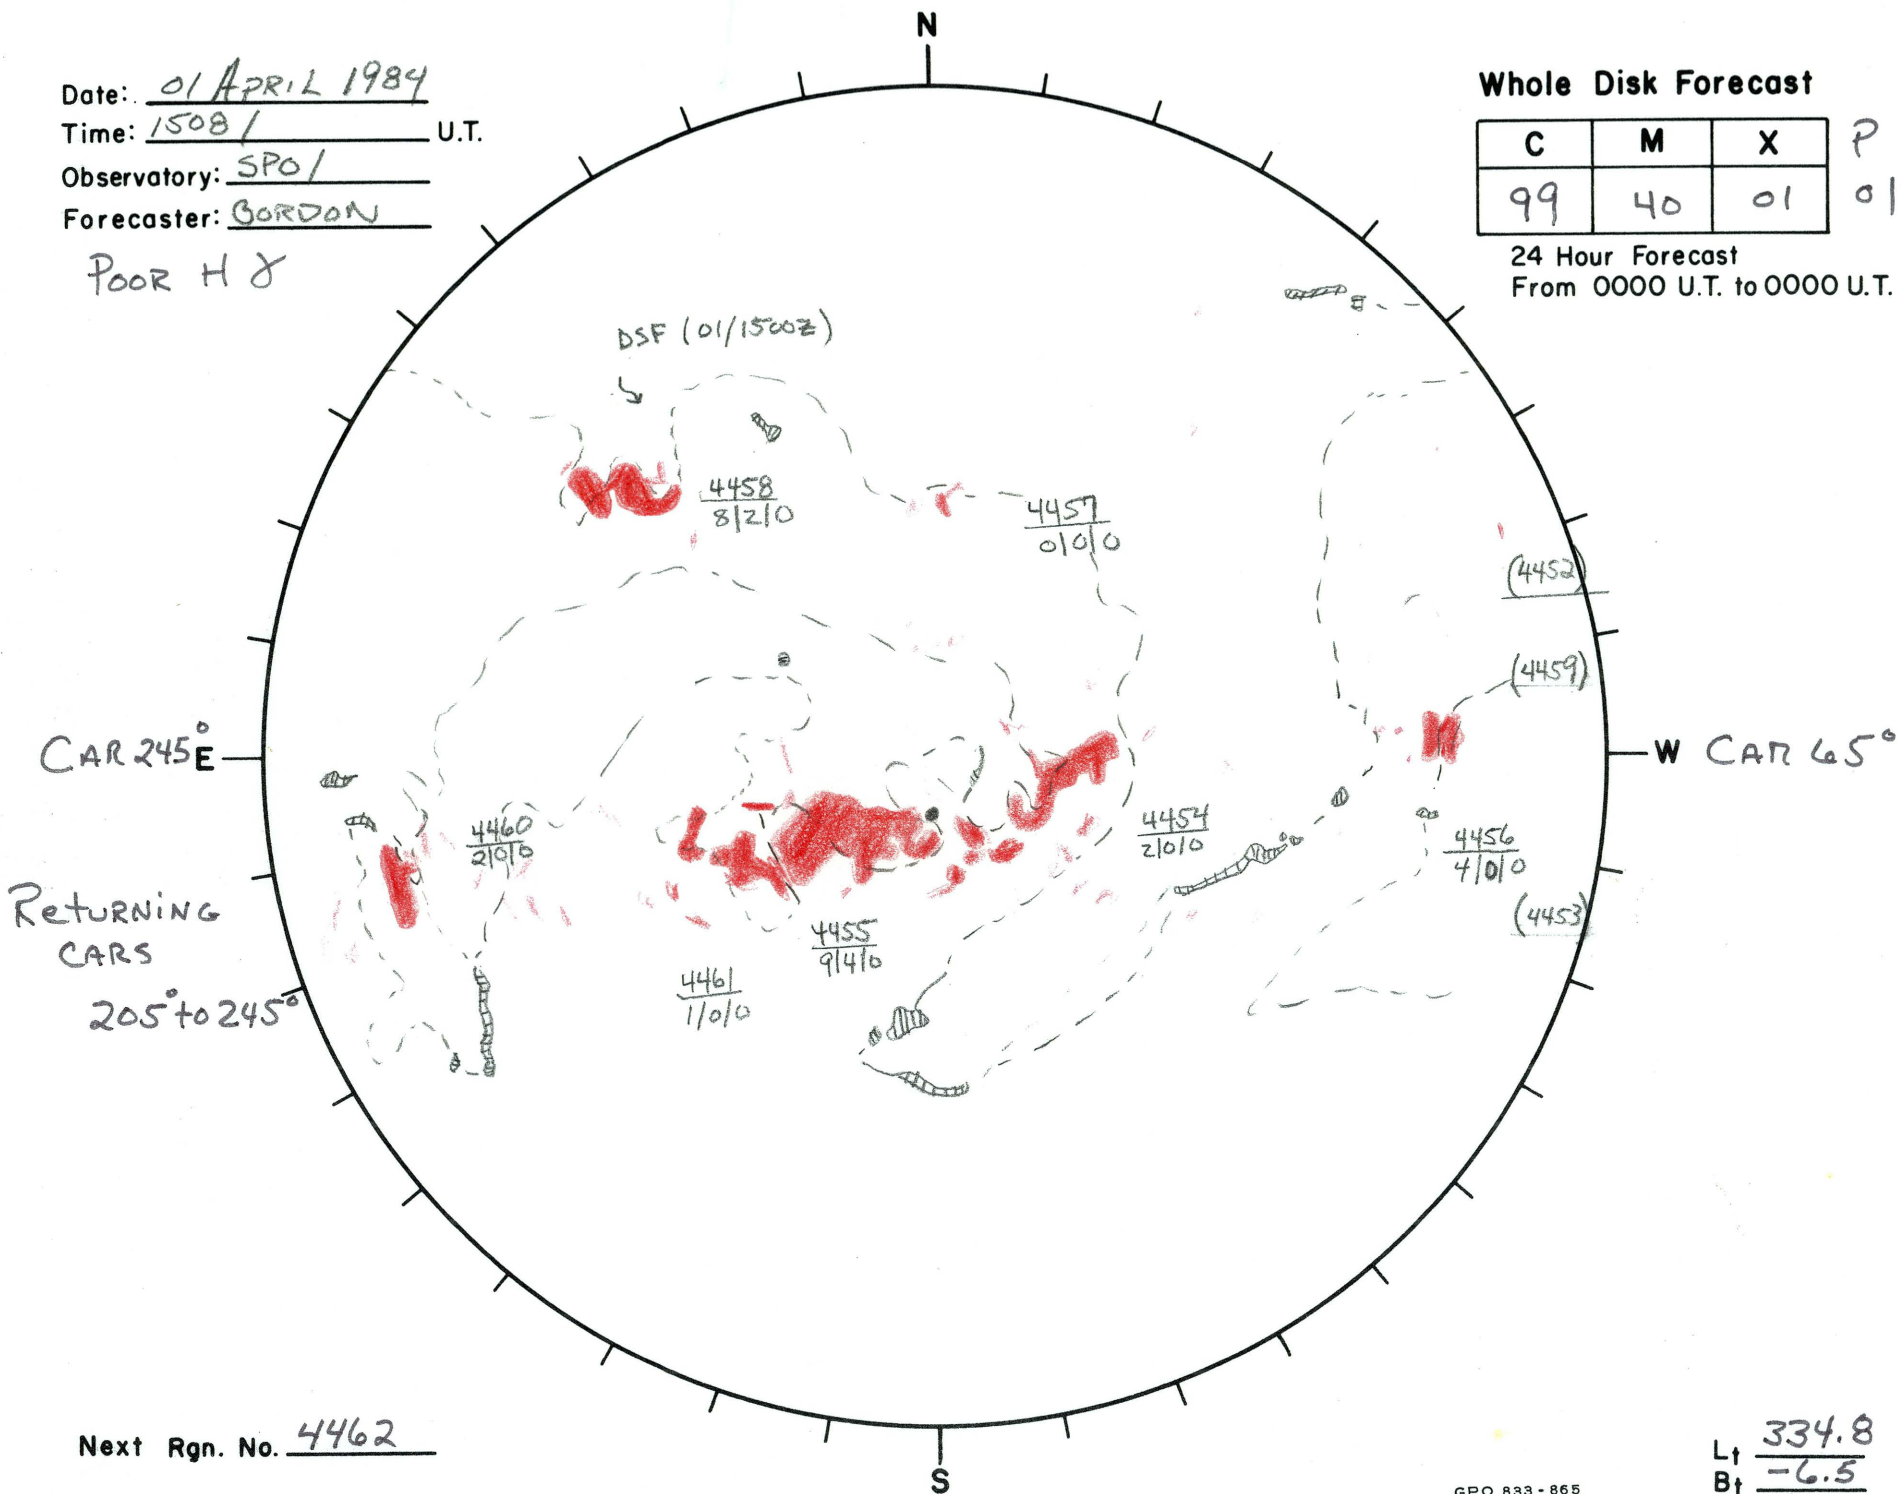

Date: 01 APRIL 1984  
 Time: 1508 / \_\_\_\_\_ U.T.  
 Observatory: SPO  
 Forecaster: GORDON

Poor H $\alpha$

Whole Disk Forecast

C	M	X	P
99	40	01	01

24 Hour Forecast  
 From 0000 U.T. to 0000 U.T.

Next Rgn. No. 4462

L $\uparrow$  334.8  
 B $\uparrow$  -6.5