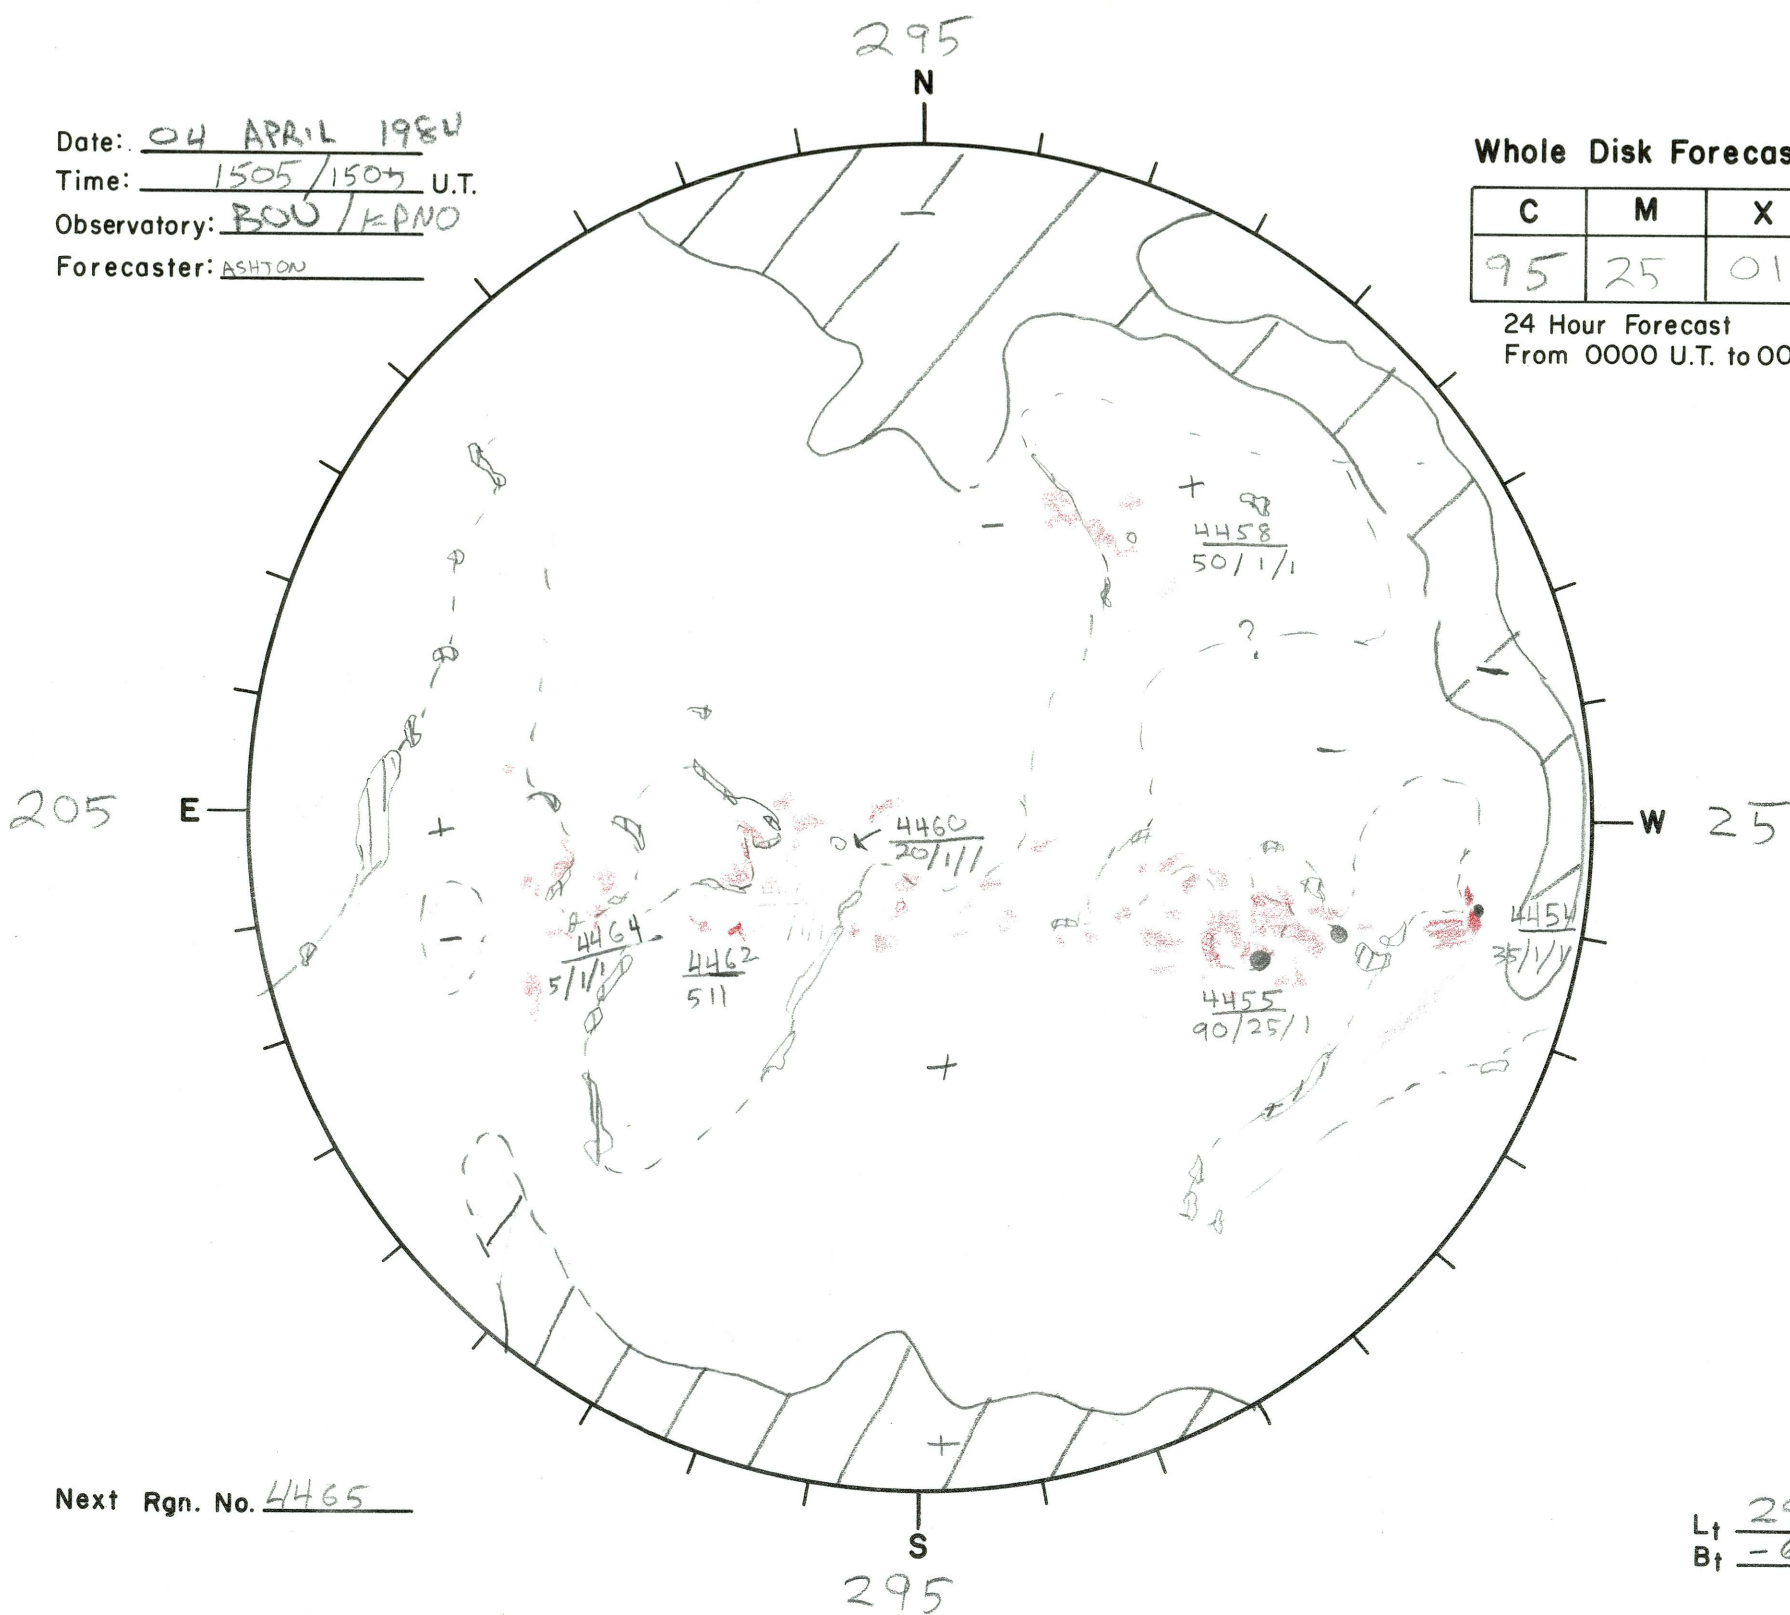

Date: 04 APRIL 1984
 Time: 1505/1505 U.T.
 Observatory: BOU/KPNO
 Forecaster: ASHTON

Whole Disk Forecast

C	M	X	P
95	25	01	01

24 Hour Forecast
 From 0000 U.T. to 0000 U.T.

Next Rgn. No. 4465

L_t 294
 B_t -6.3