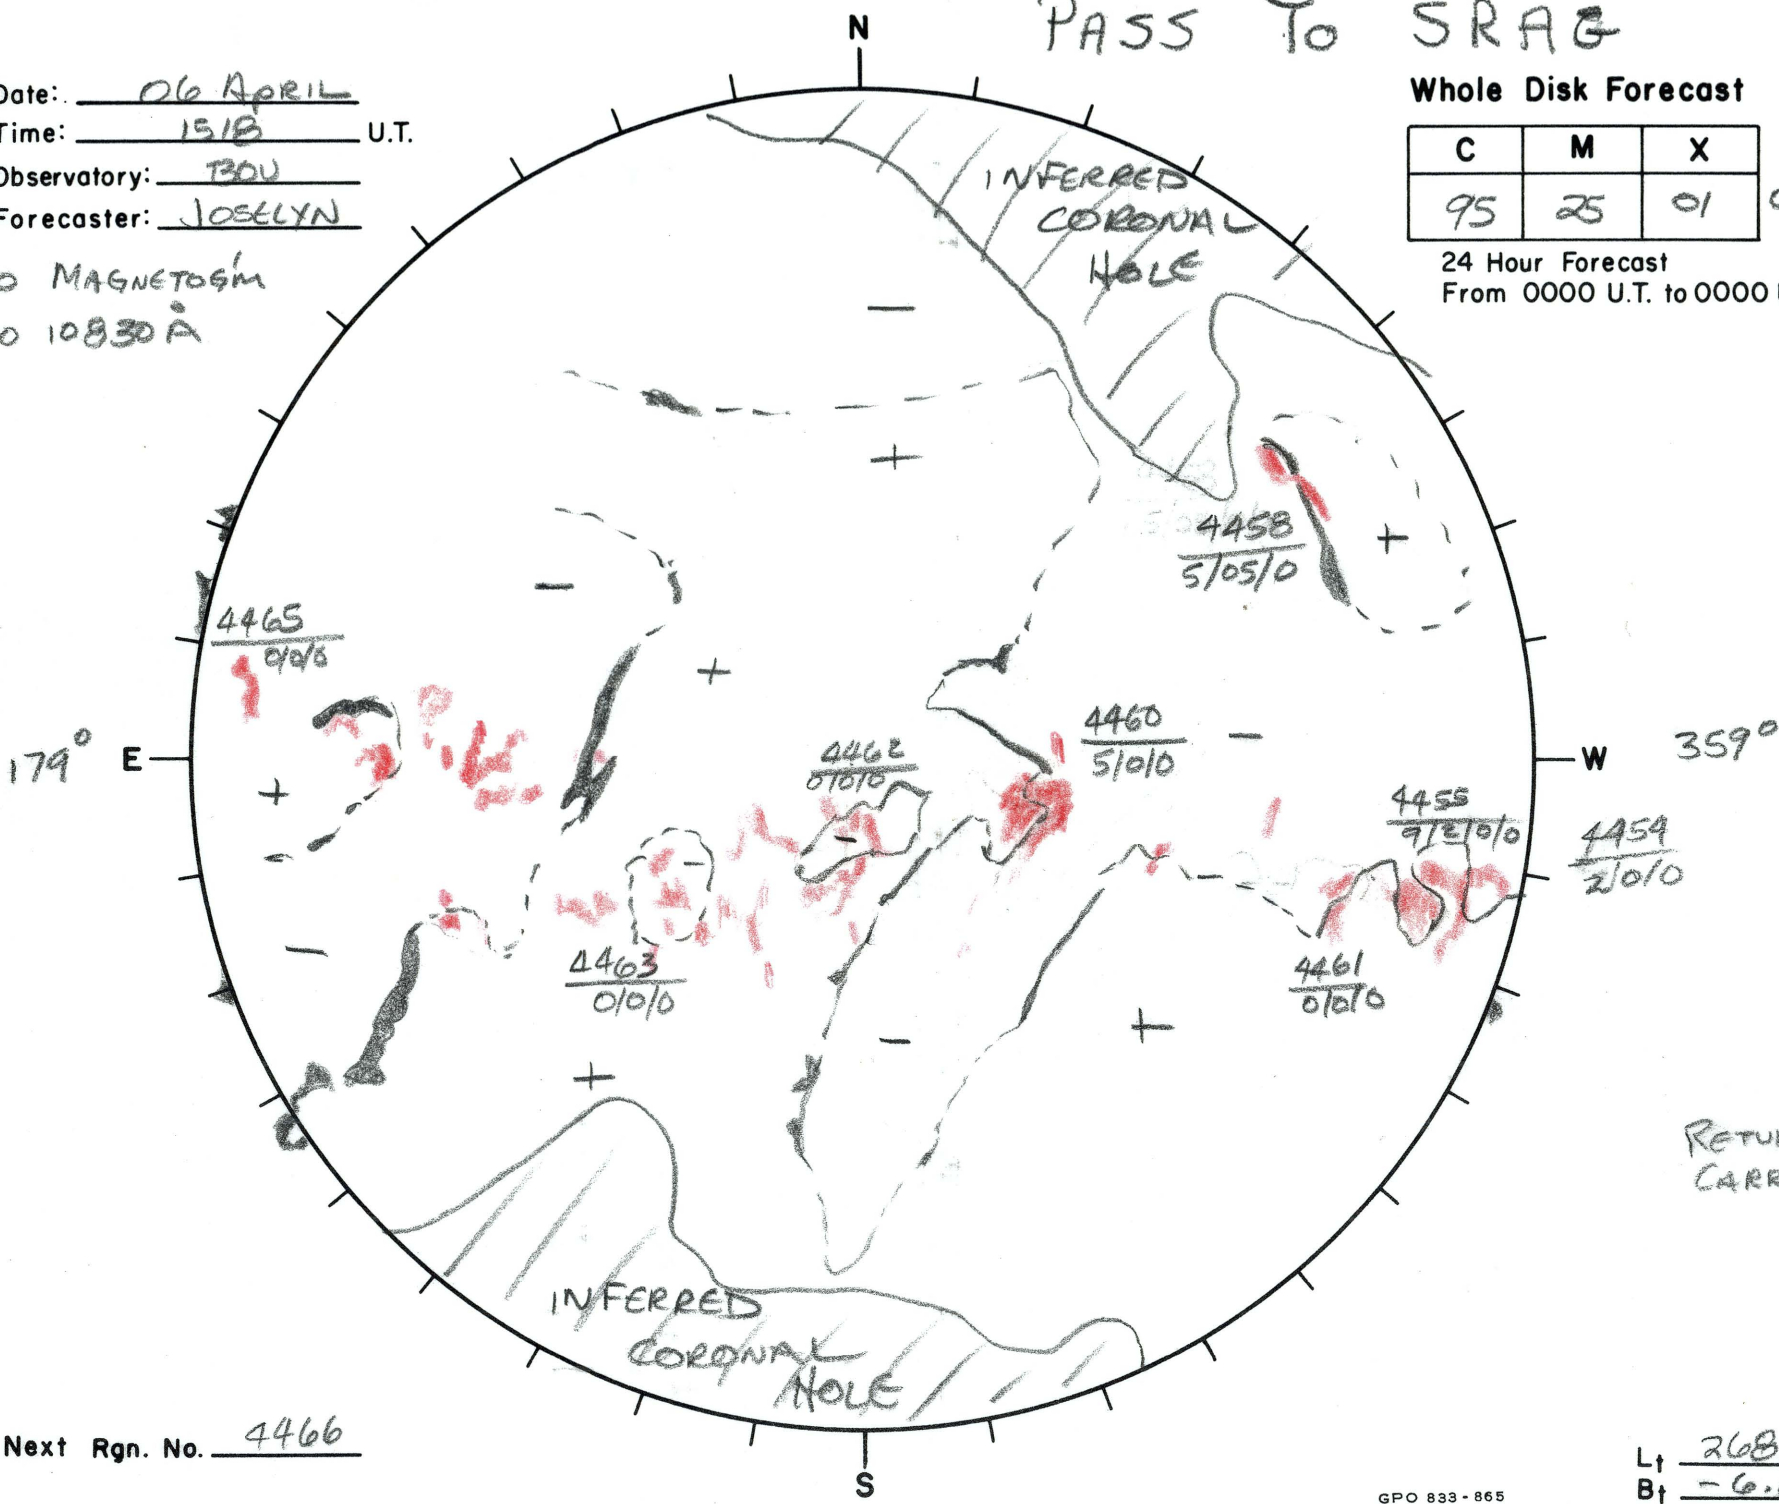

PASS TO SRAG

Date: 06 April
 Time: 1518 U.T.
 Observatory: BDU
 Forecaster: JOSELYN

Whole Disk Forecast

C	M	X	
95	25	01	01

24 Hour Forecast
 From 0000 U.T. to 0000 U.T.

NO MAGNETOSM
 NO 10830 Å

RETURNING
 CARR: 139-179

Next Rgn. No. 4466

Lt 268.8
 Bt -6.2