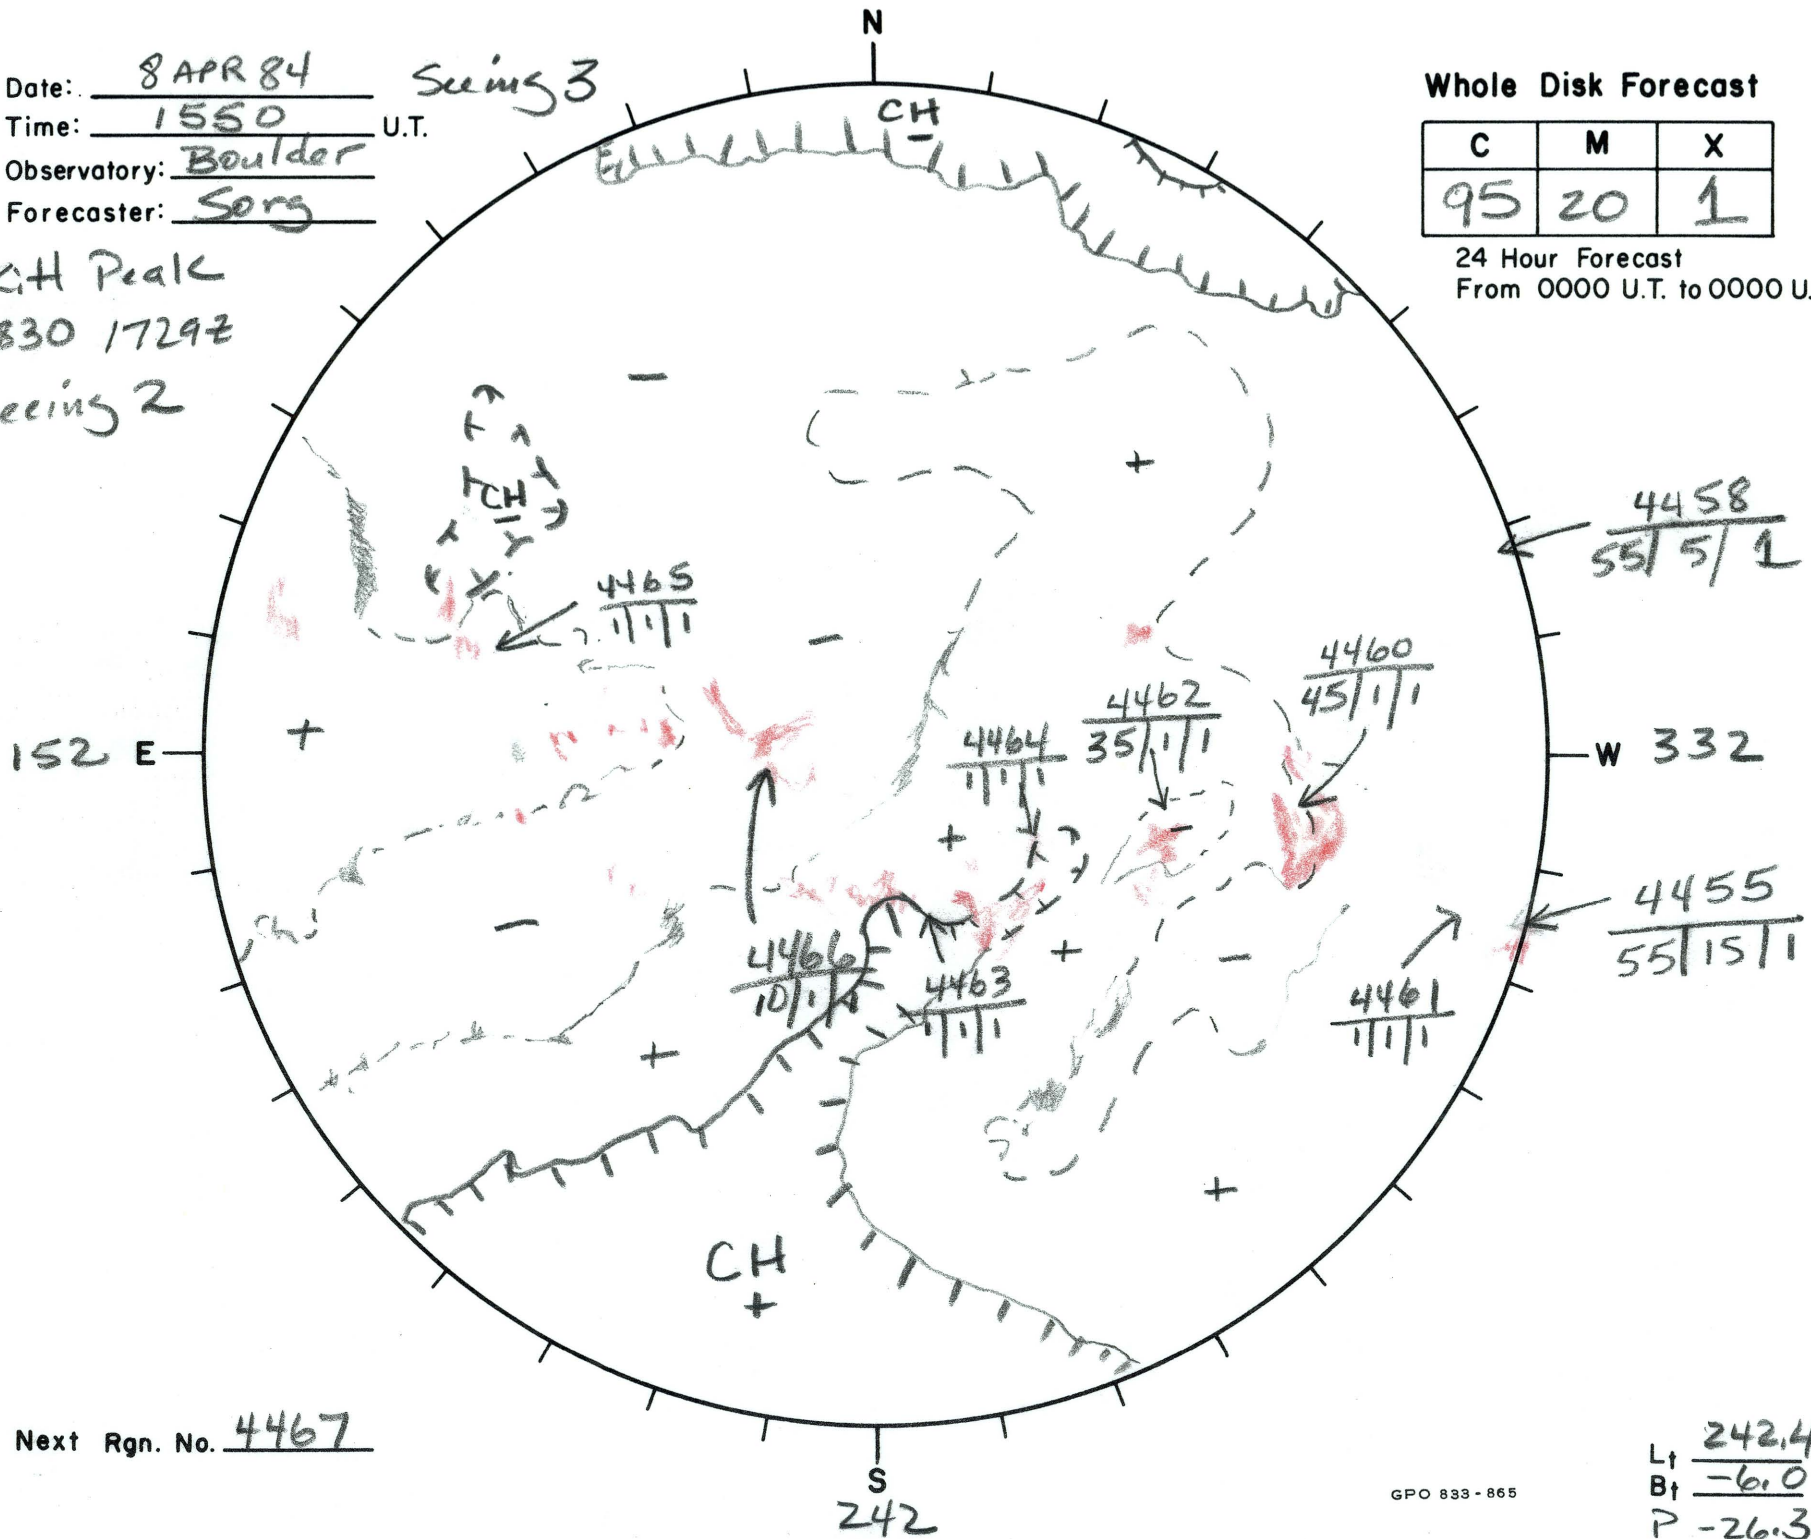

Date: 8 APR 84 Seeing 3
 Time: 1550 U.T.
 Observatory: Boulder
 Forecaster: Sorg

KH Peak
 10830 1729Z
 Seeing 2

Whole Disk Forecast

C	M	X	P
95	20	1	1

24 Hour Forecast
 From 0000 U.T. to 0000 U.T.

Next Rgn. No. 4467

L_t 242.4
 B_t -6.0
 P -26.3