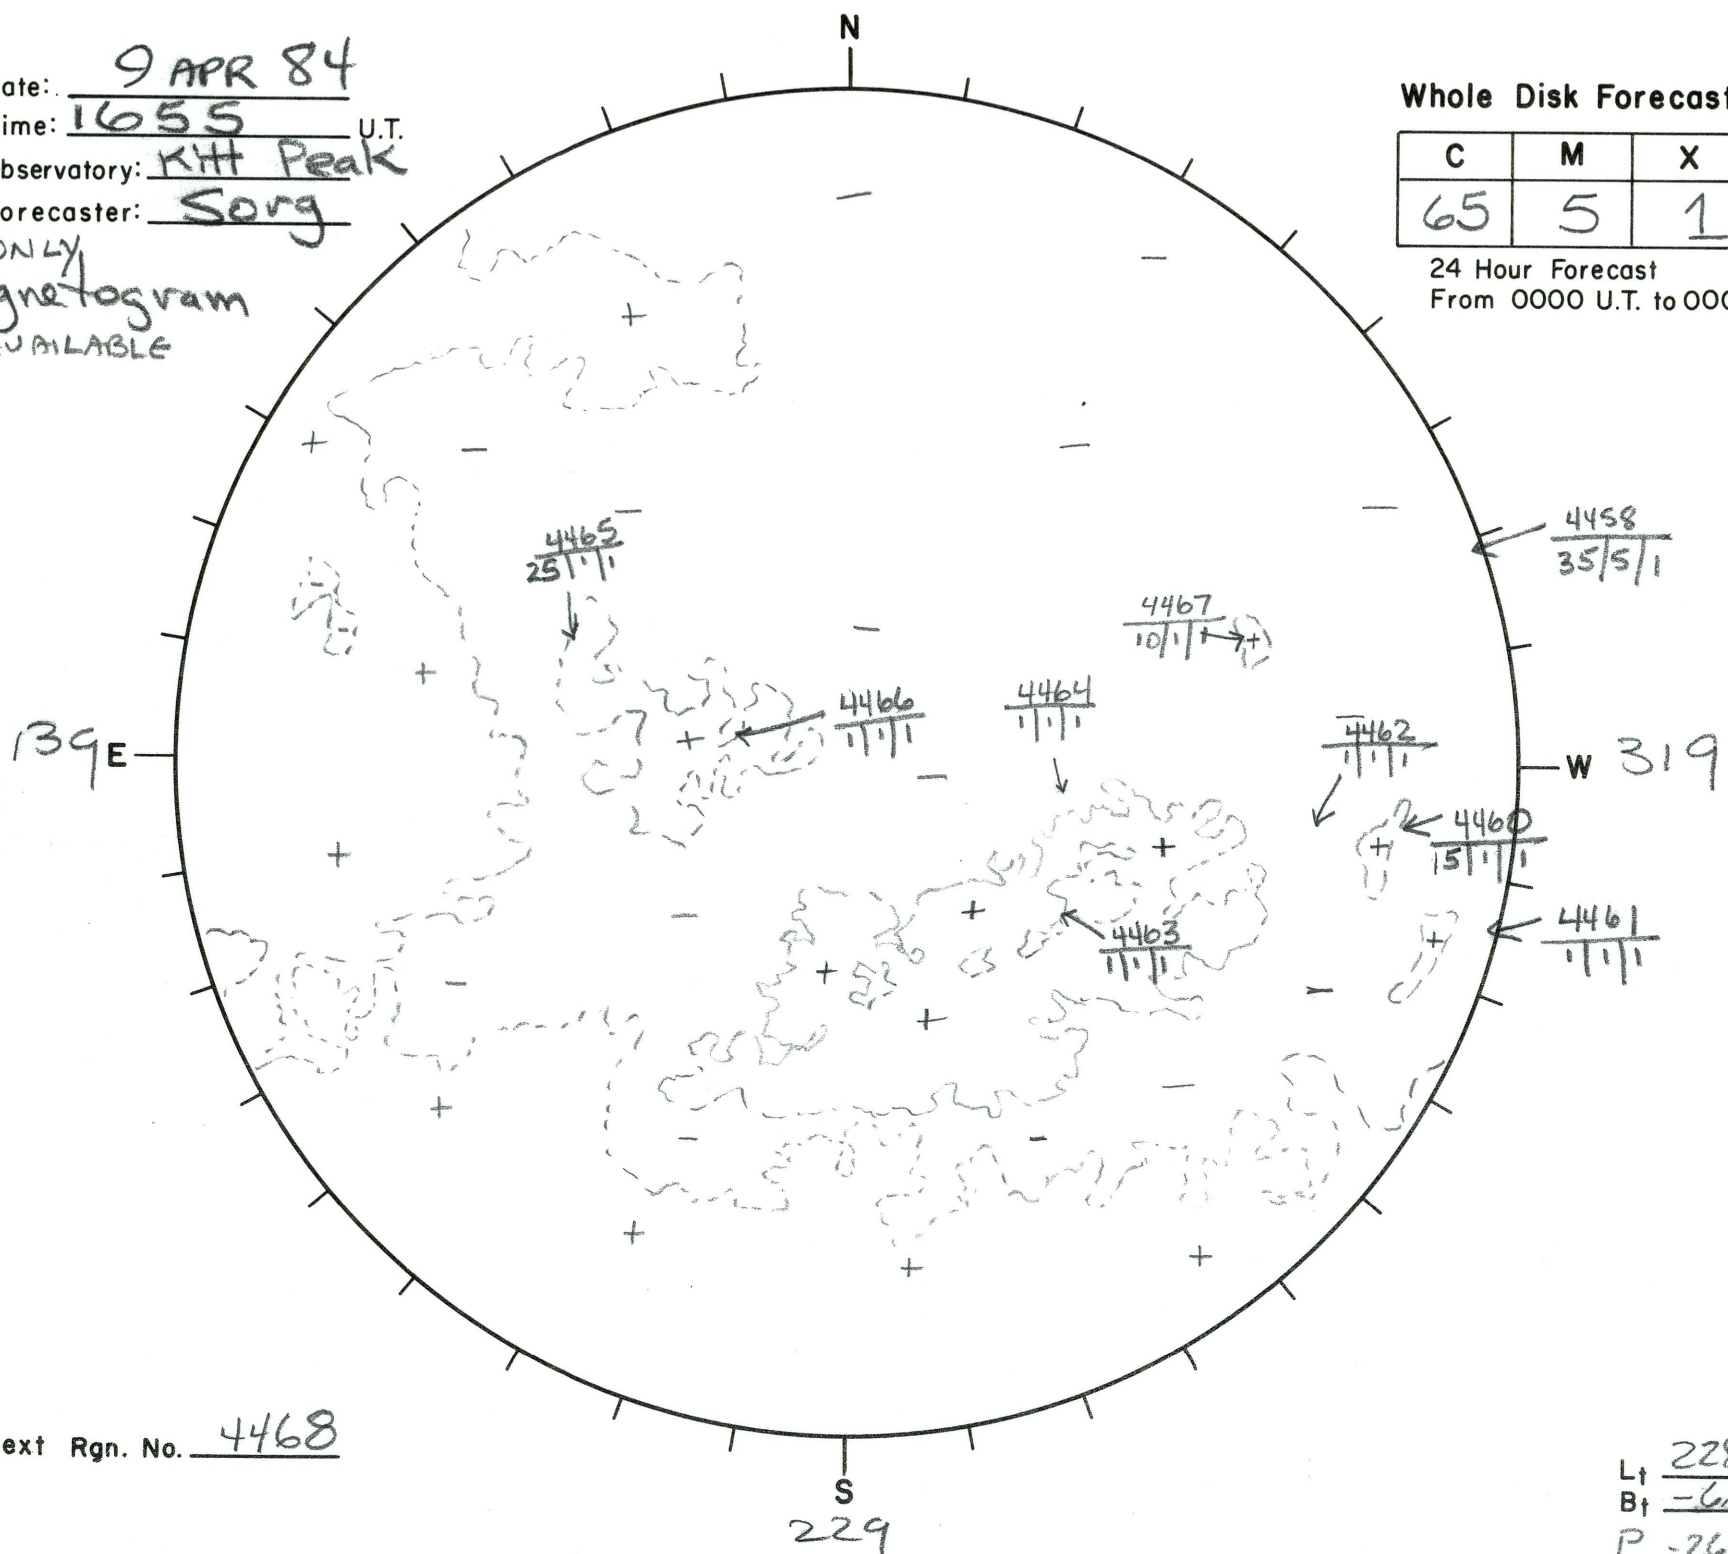

Date: 9 APR 84
 Time: 1655 U.T.
 Observatory: KIT Peak
 Forecaster: Sorg

ONLY
 magnetogram
 AVAILABLE

Whole Disk Forecast

C	M	X
65	5	1

P
 1

24 Hour Forecast
 From 0000 U.T. to 0000 U.T.

Next Rgn. No. 4468

L_t 228.7
 B_t -6.0
 P -26.3