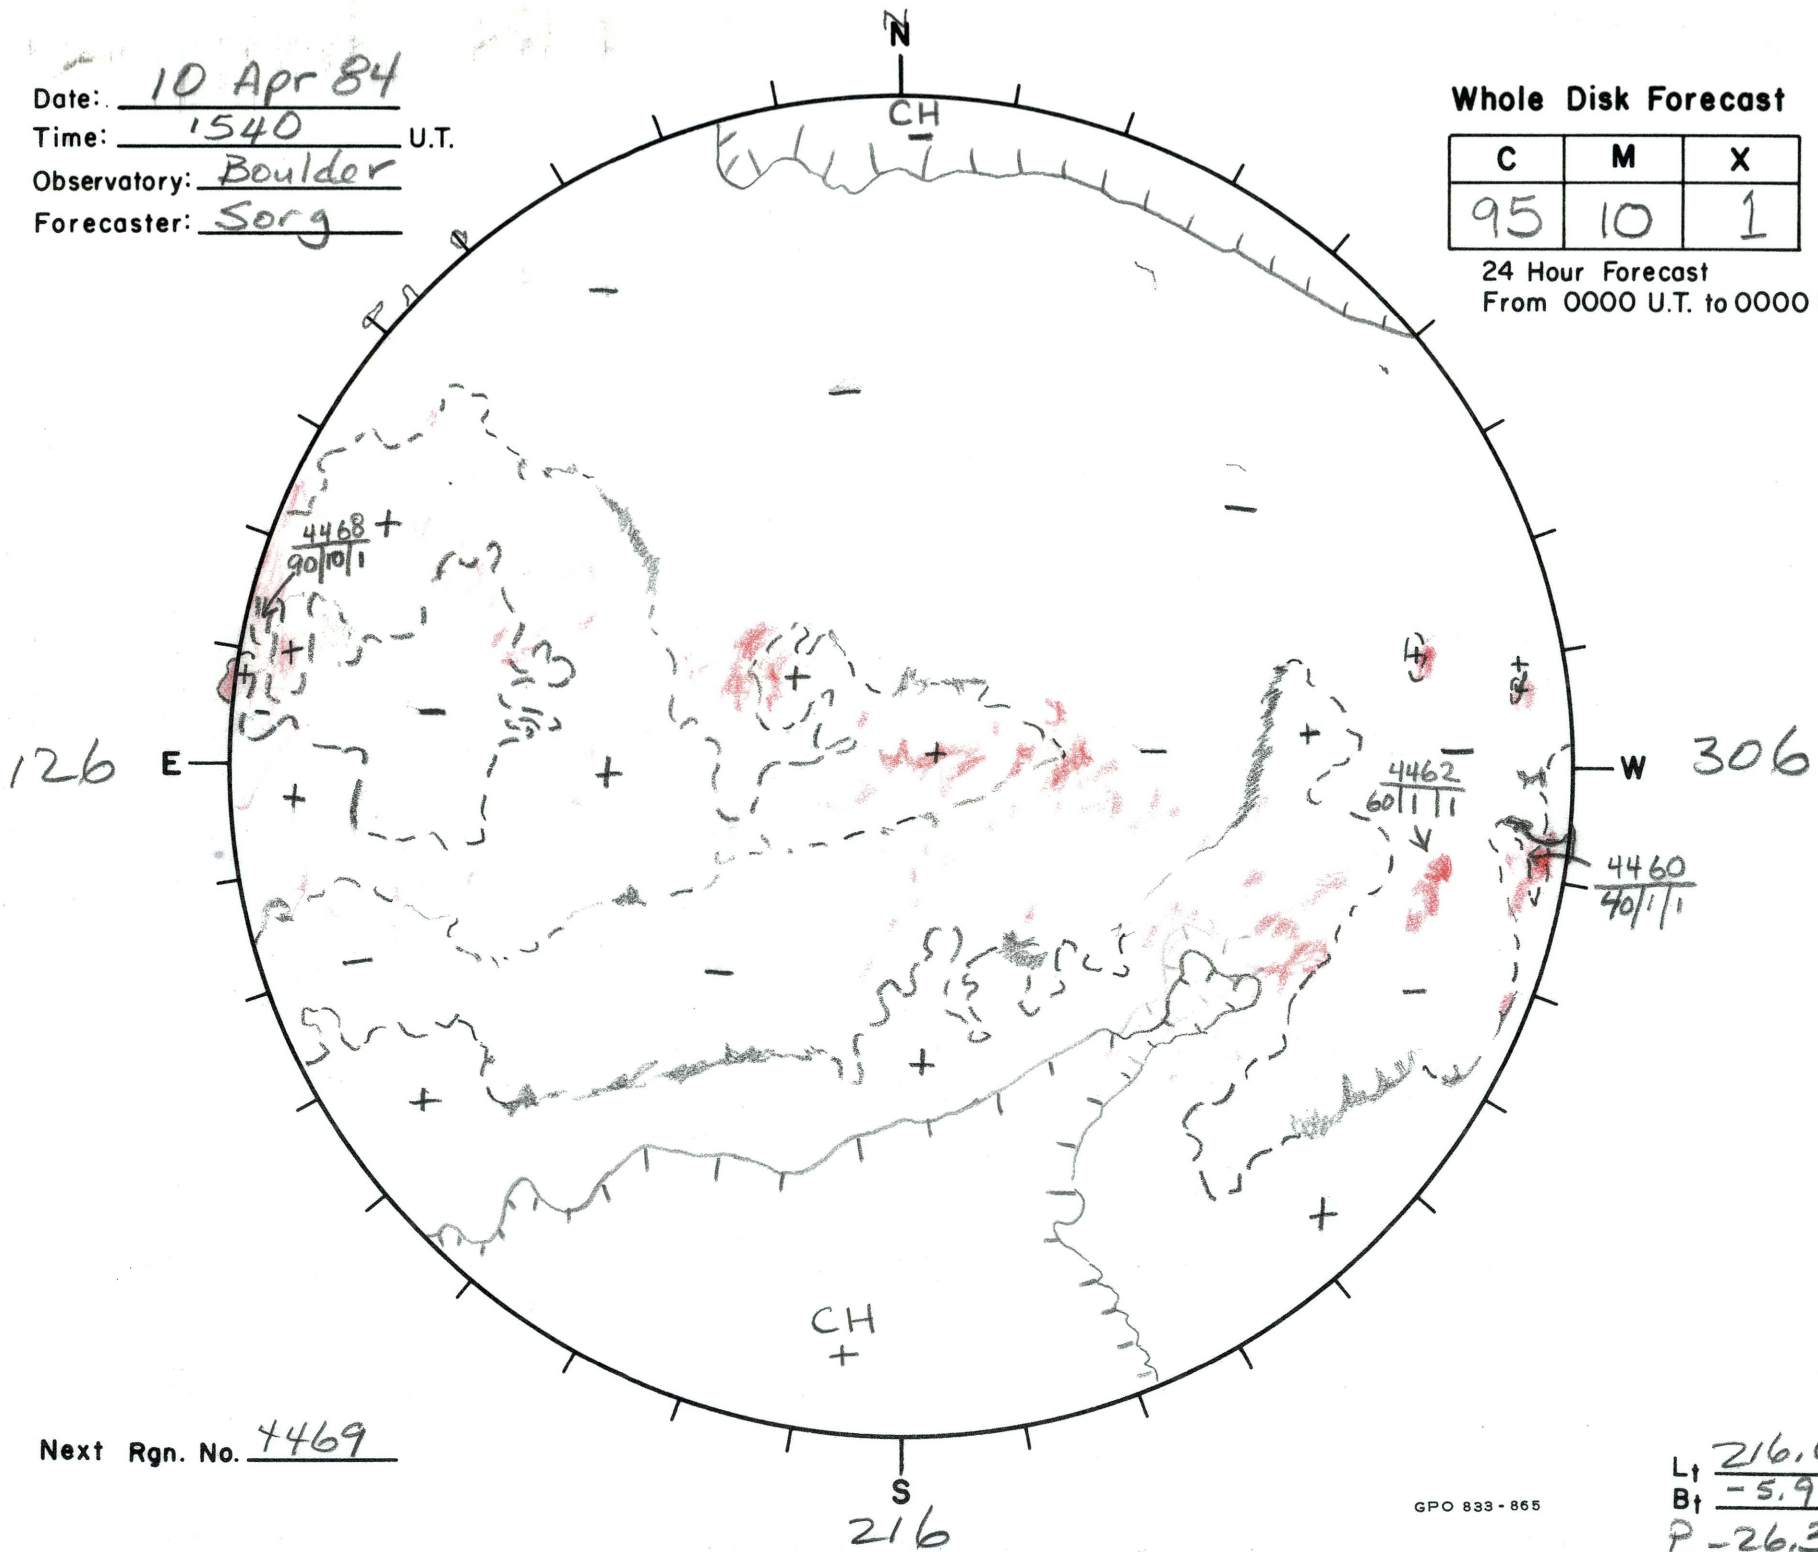

Date: 10 Apr 84
 Time: 1540 U.T.
 Observatory: Boulder
 Forecaster: Sorg

Whole Disk Forecast

C	M	X	P
95	10	1	1

24 Hour Forecast
 From 0000 U.T. to 0000 U.T.

Next Rgn. No. 4469

L_t 216.0
 B_t -5.9
 P -26.3