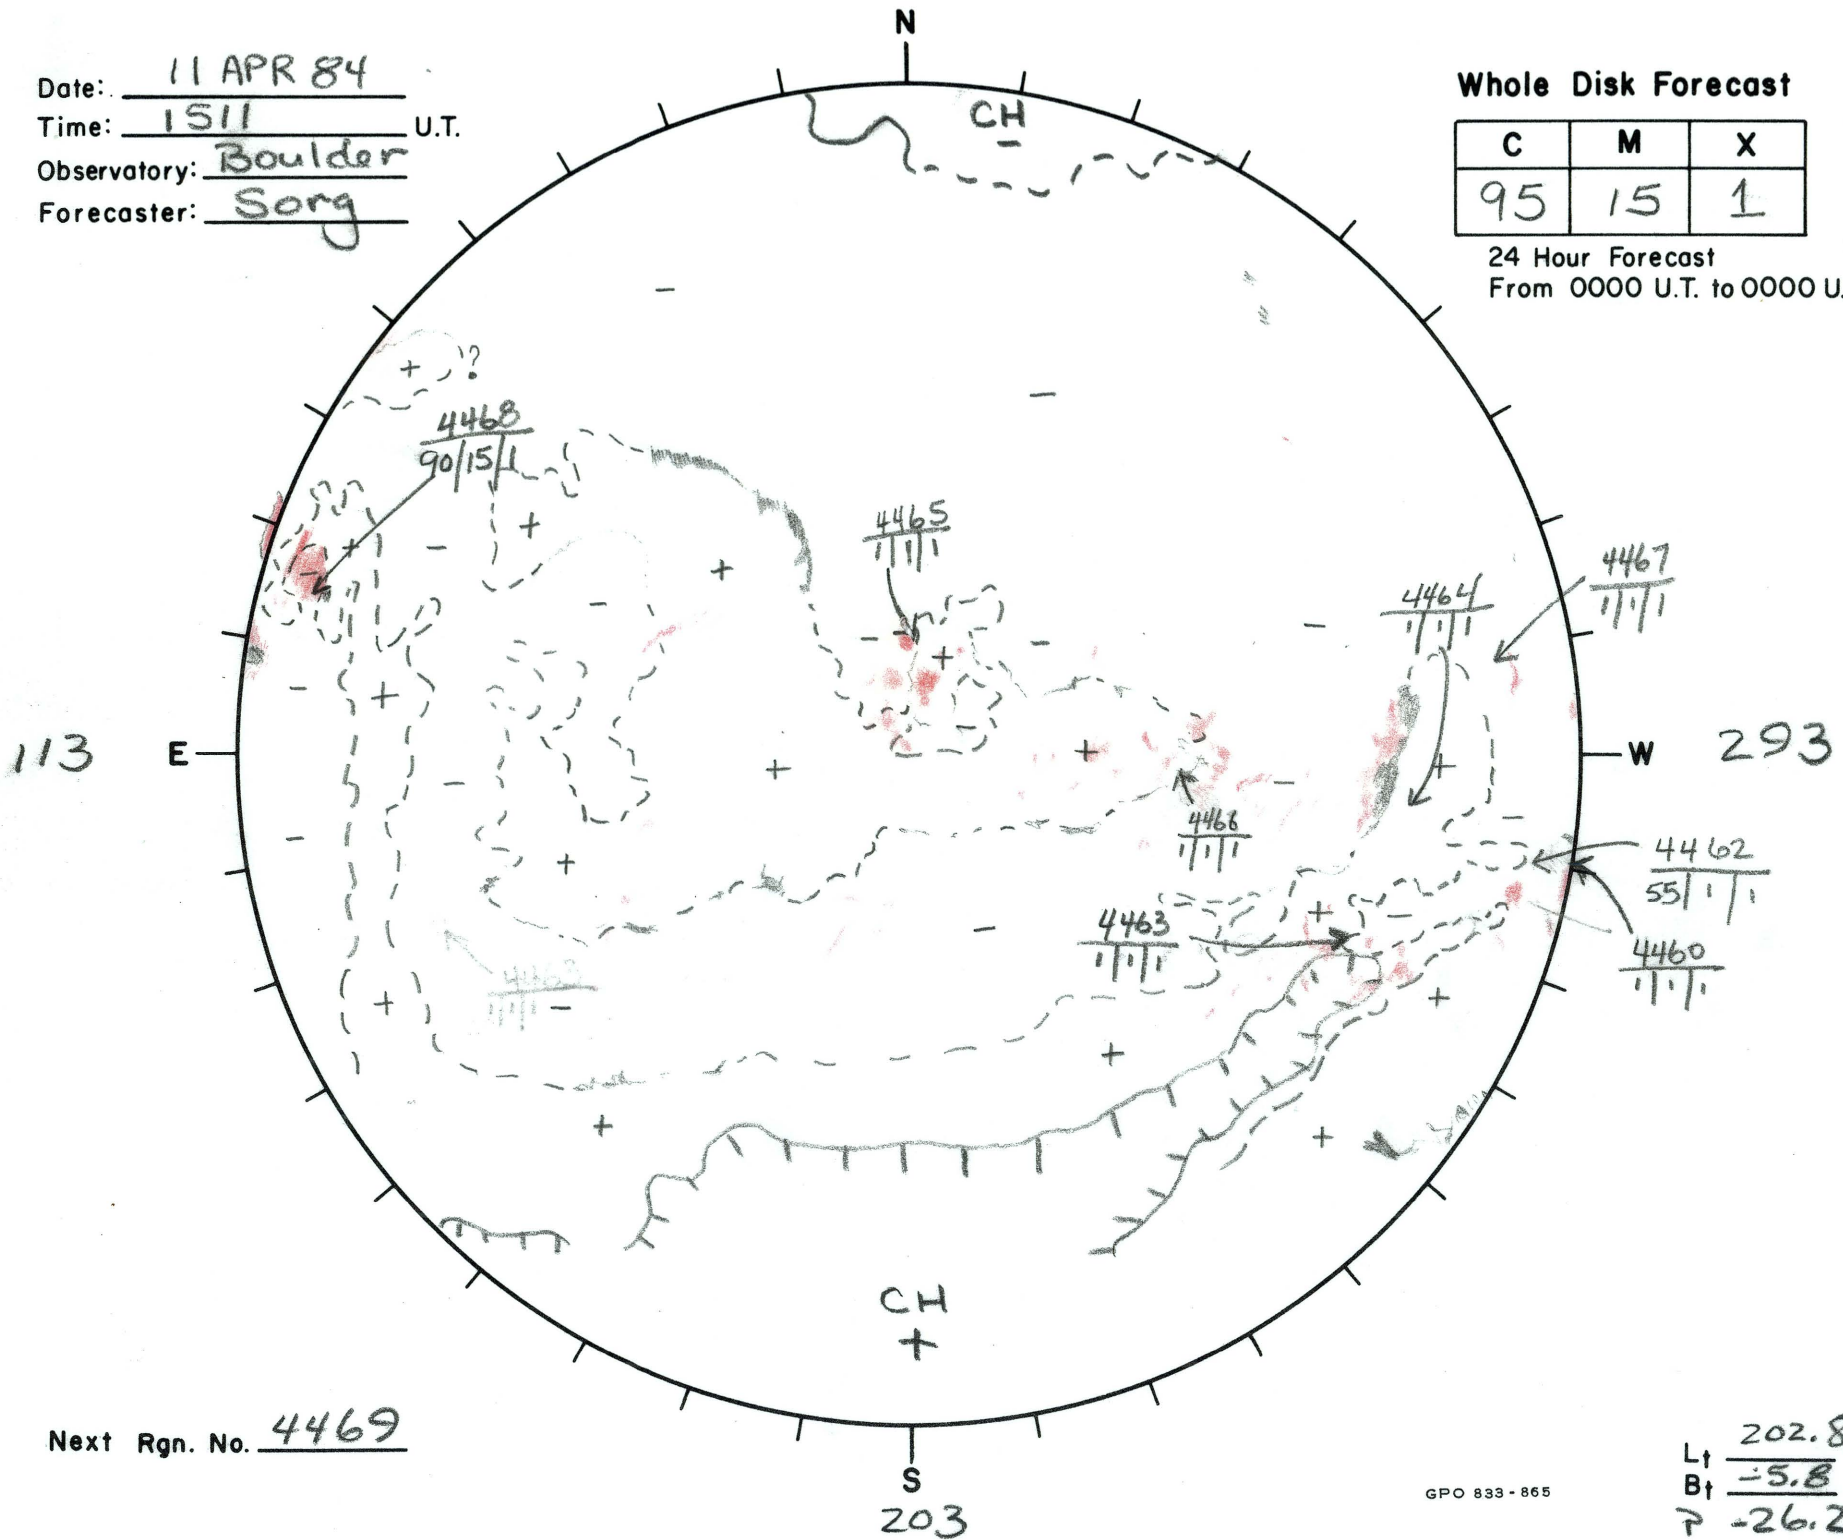

Date: 11 APR 84
 Time: 1511 U.T.
 Observatory: Boulder
 Forecaster: Sorg

Whole Disk Forecast

C	M	X	P
95	15	1	1

24 Hour Forecast
 From 0000 U.T. to 0000 U.T.

Next Rgn. No. 4469

L↑ 202.8
 B↑ -5.8
 P↑ -26.2