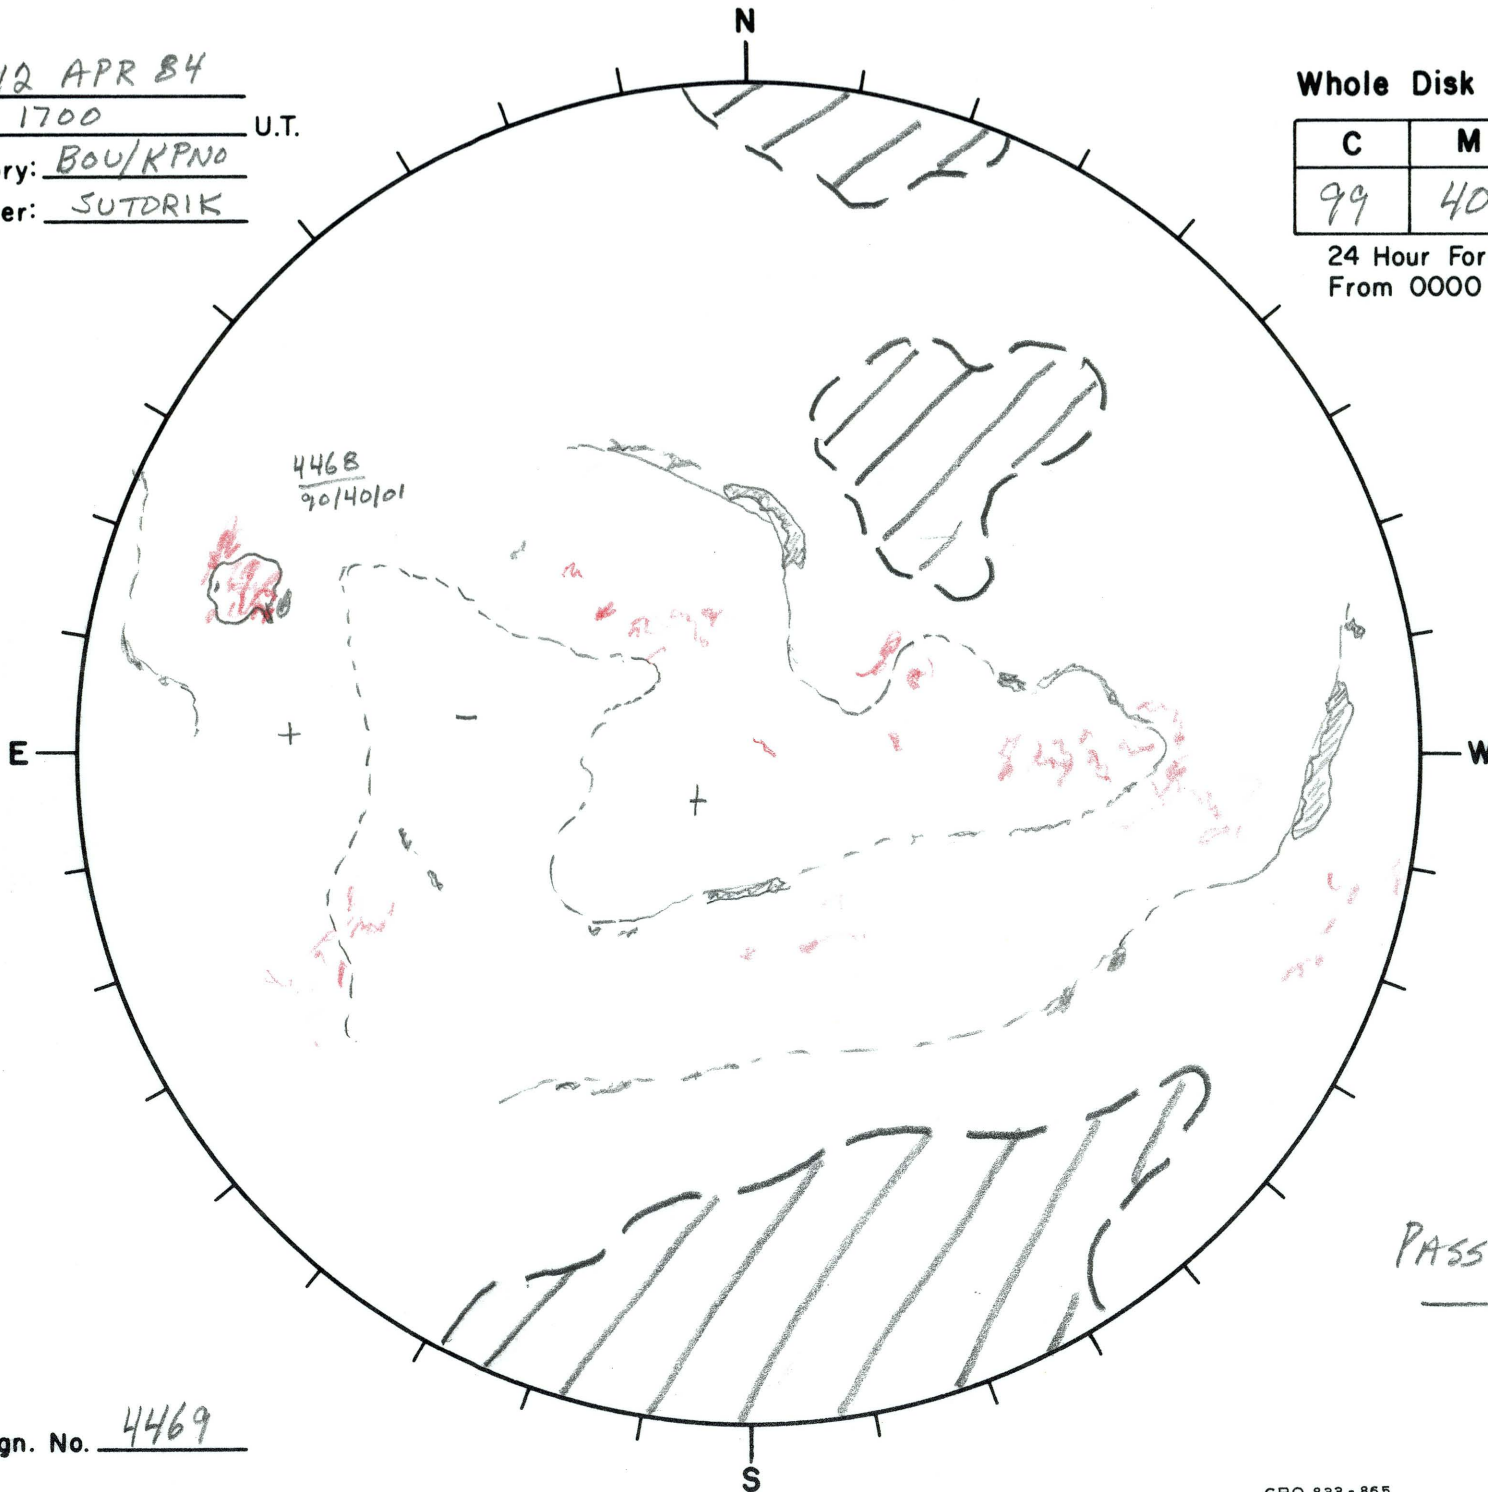

Date: 12 APR 84
 Time: 1700 U.T.
 Observatory: BOU/KPNO
 Forecaster: SUTRIK

Whole Disk Forecast

| C | M | X |
|----|----|----|
| 99 | 40 | 01 |

24 Hour Forecast
 From 0000 U.T. to 0000 U.T.

PASS TO 5 RA67

Next Rgn. No. 4469

L_t 1890
 B_t -6