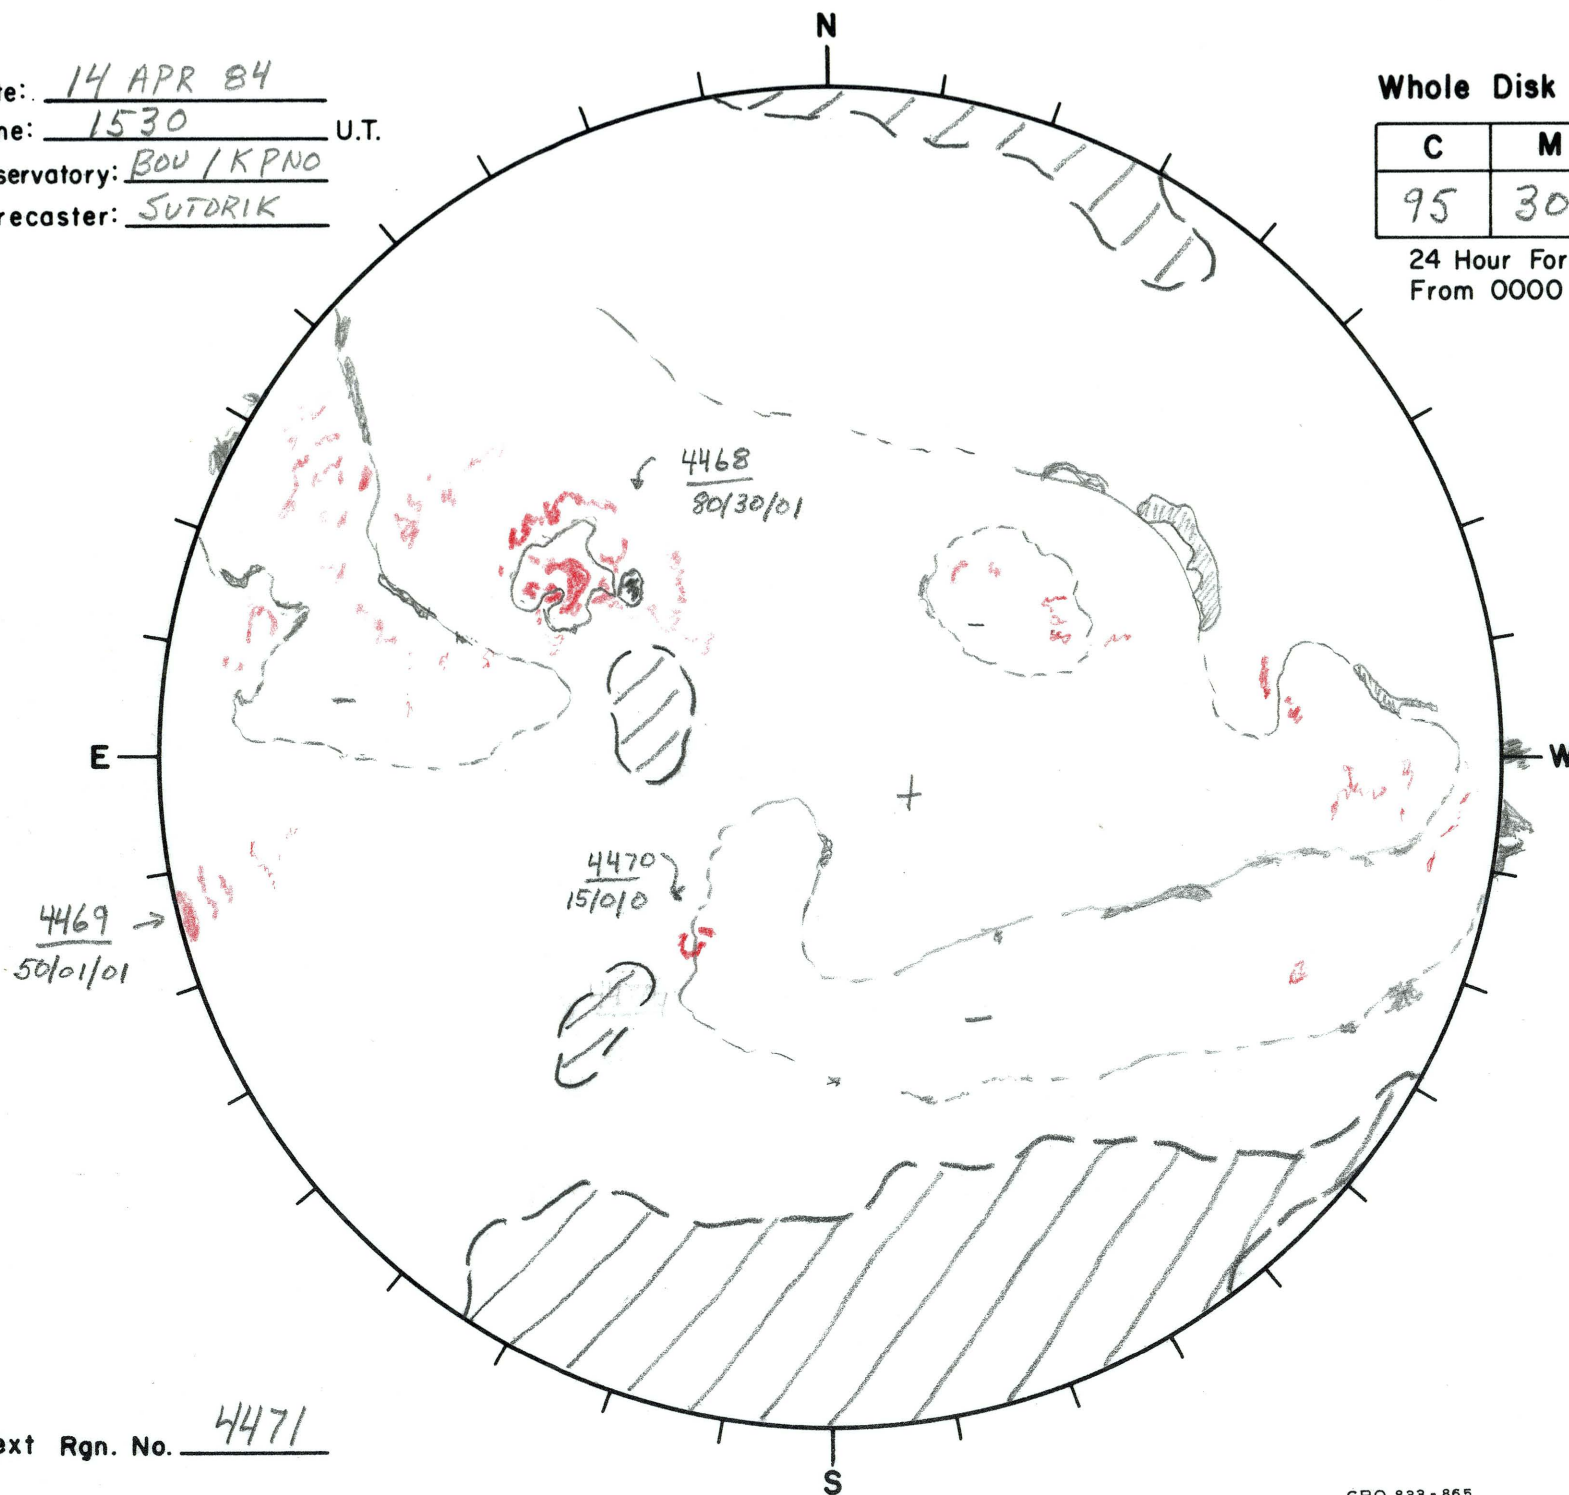

Date: 14 APR 84
 Time: 1530 U.T.
 Observatory: BOU / KPNO
 Forecaster: SUTRIK

Whole Disk Forecast

C	M	X
95	30	01

24 Hour Forecast
 From 0000 U.T. to 0000 U.T.

Next Rgn. No. 4471

L_t 163°
 B_t -6°