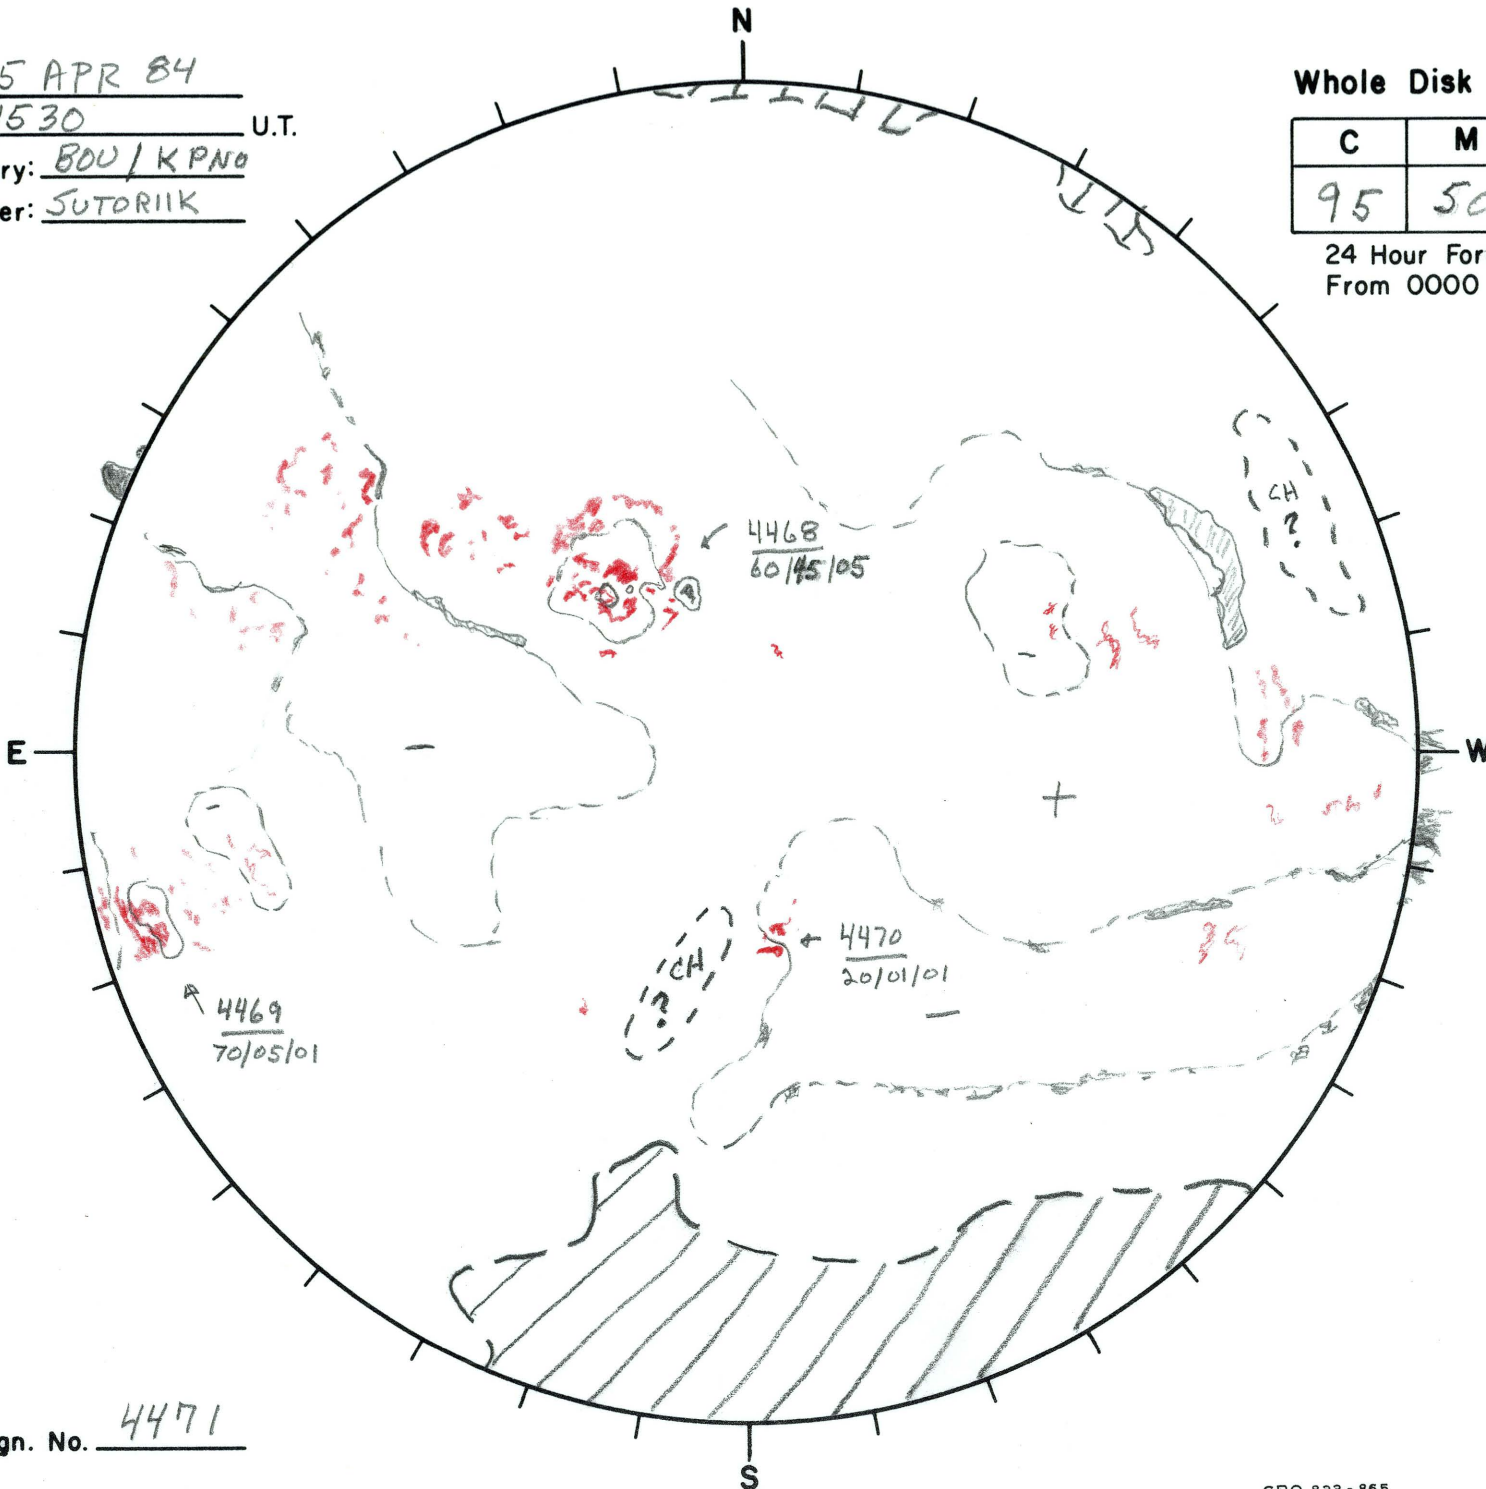

Date: 15 APR 84
 Time: 1530 U.T.
 Observatory: BDU/KPNO
 Forecaster: SUTORIK

Whole Disk Forecast

C	M	X
95	50	05

24 Hour Forecast
 From 0000 U.T. to 0000 U.T.

Next Rgn. No. 4471

L† 150°
 B† -6°