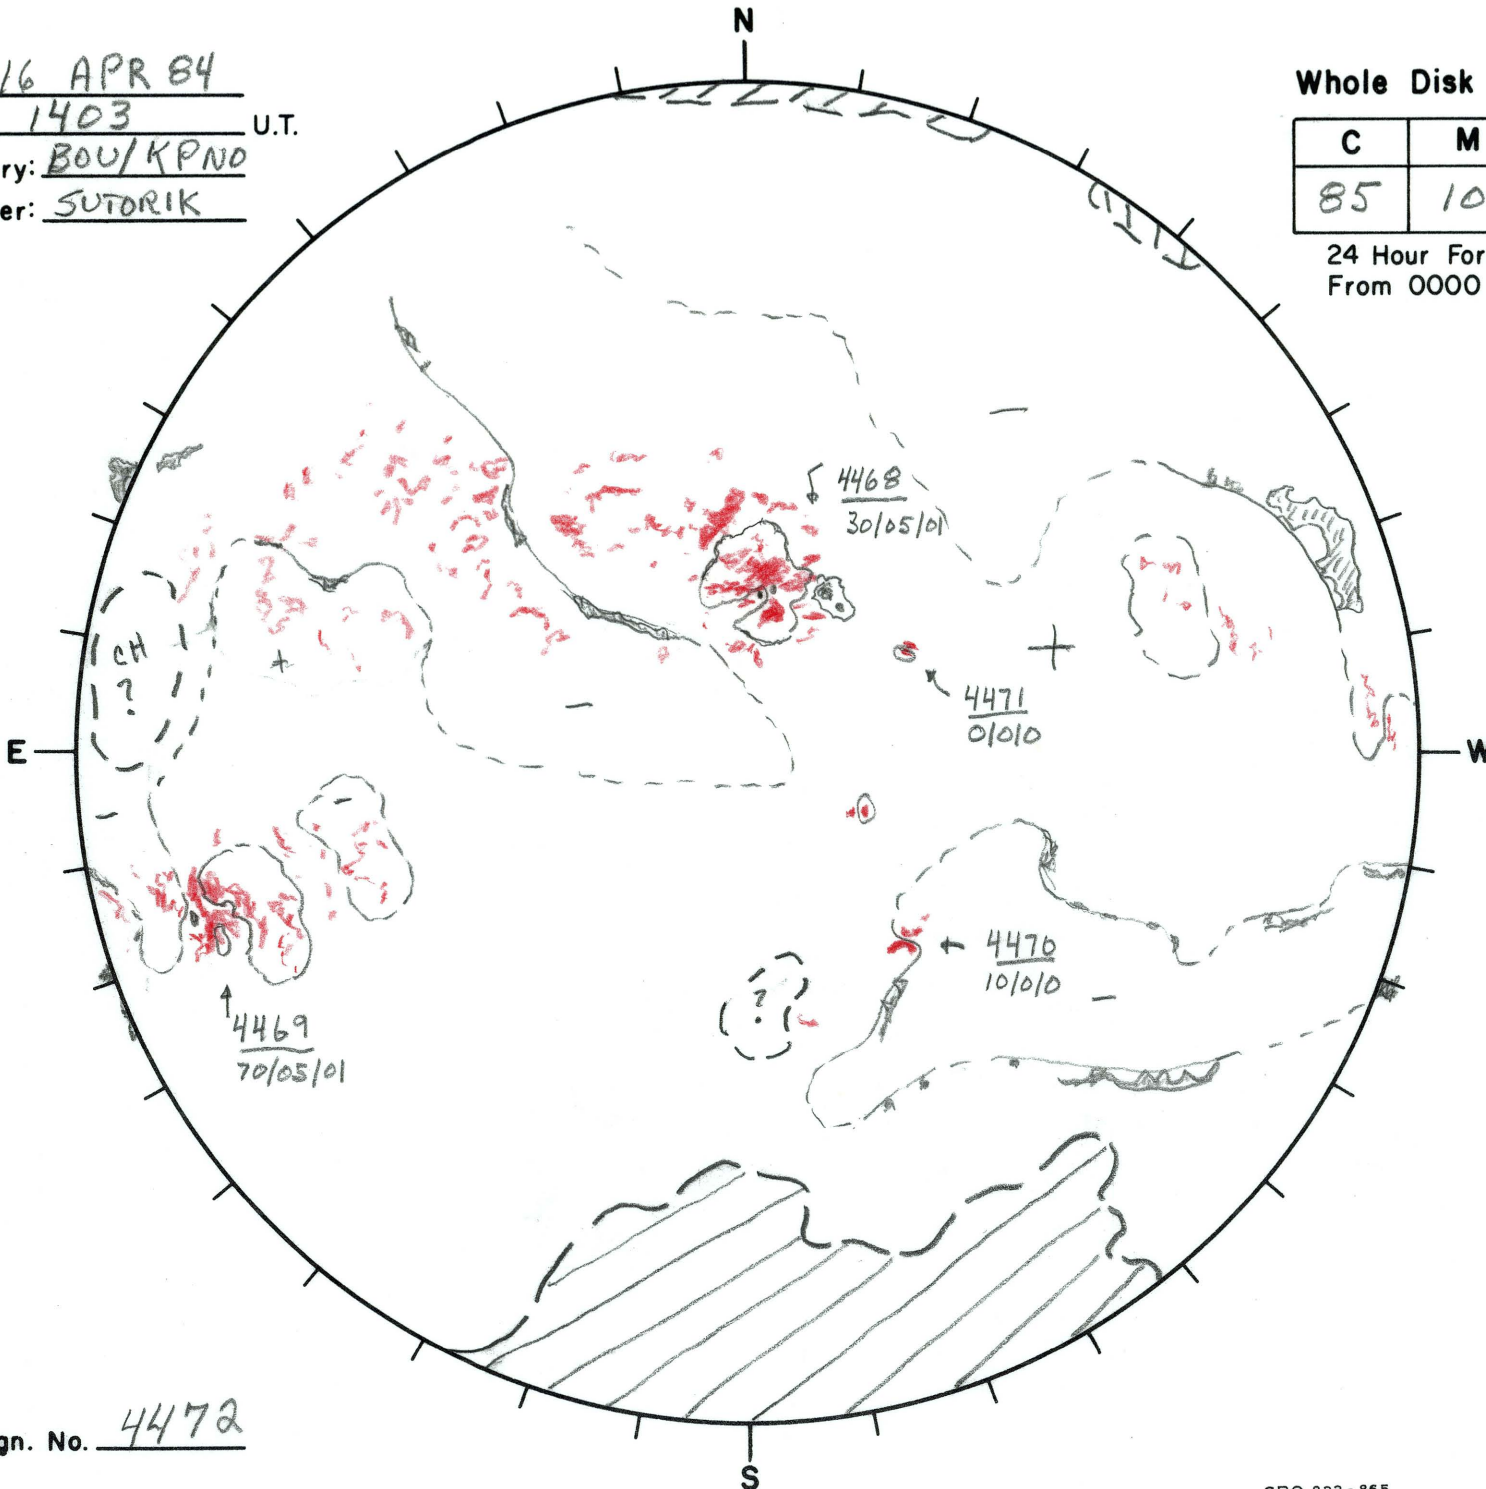

Date: 16 APR 84
 Time: 1403 U.T.
 Observatory: BOU/KPNO
 Forecaster: SUTORIK

Whole Disk Forecast

C	M	X
85	10	01

24 Hour Forecast
 From 0000 U.T. to 0000 U.T.

Next Rgn. No. 4472

L \uparrow 137°
 B \uparrow -5°