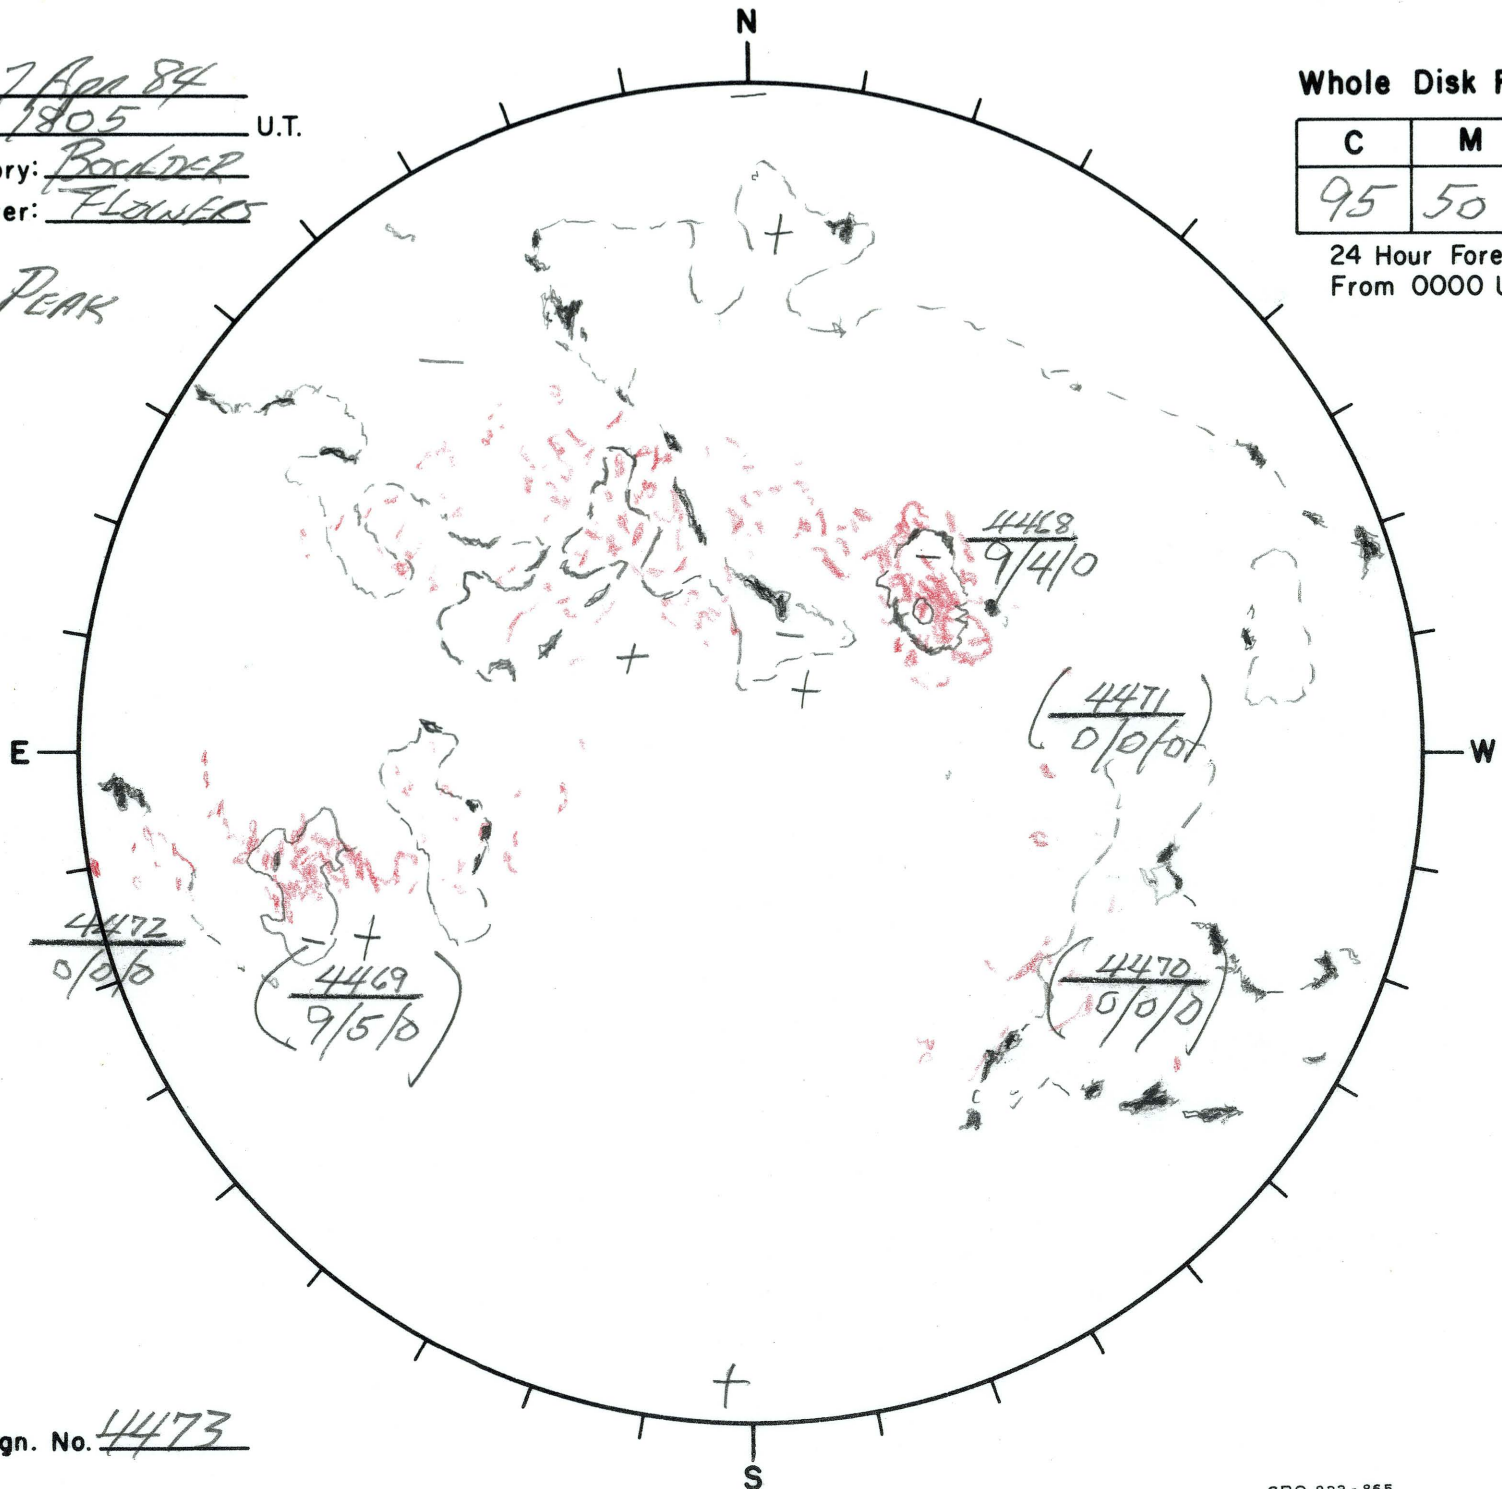

Date: 17 Apr 84  
 Time: 1805 U.T.  
 Observatory: BOULDER  
 Forecaster: FLOWERS

**Whole Disk Forecast**

C	M	X	P
95	50	01	01

24 Hour Forecast  
 From 0000 U.T. to 0000 U.T.

No Kitt Peak

Next Rgn. No. 4473

L<sub>t</sub> \_\_\_\_\_  
 B<sub>t</sub> \_\_\_\_\_