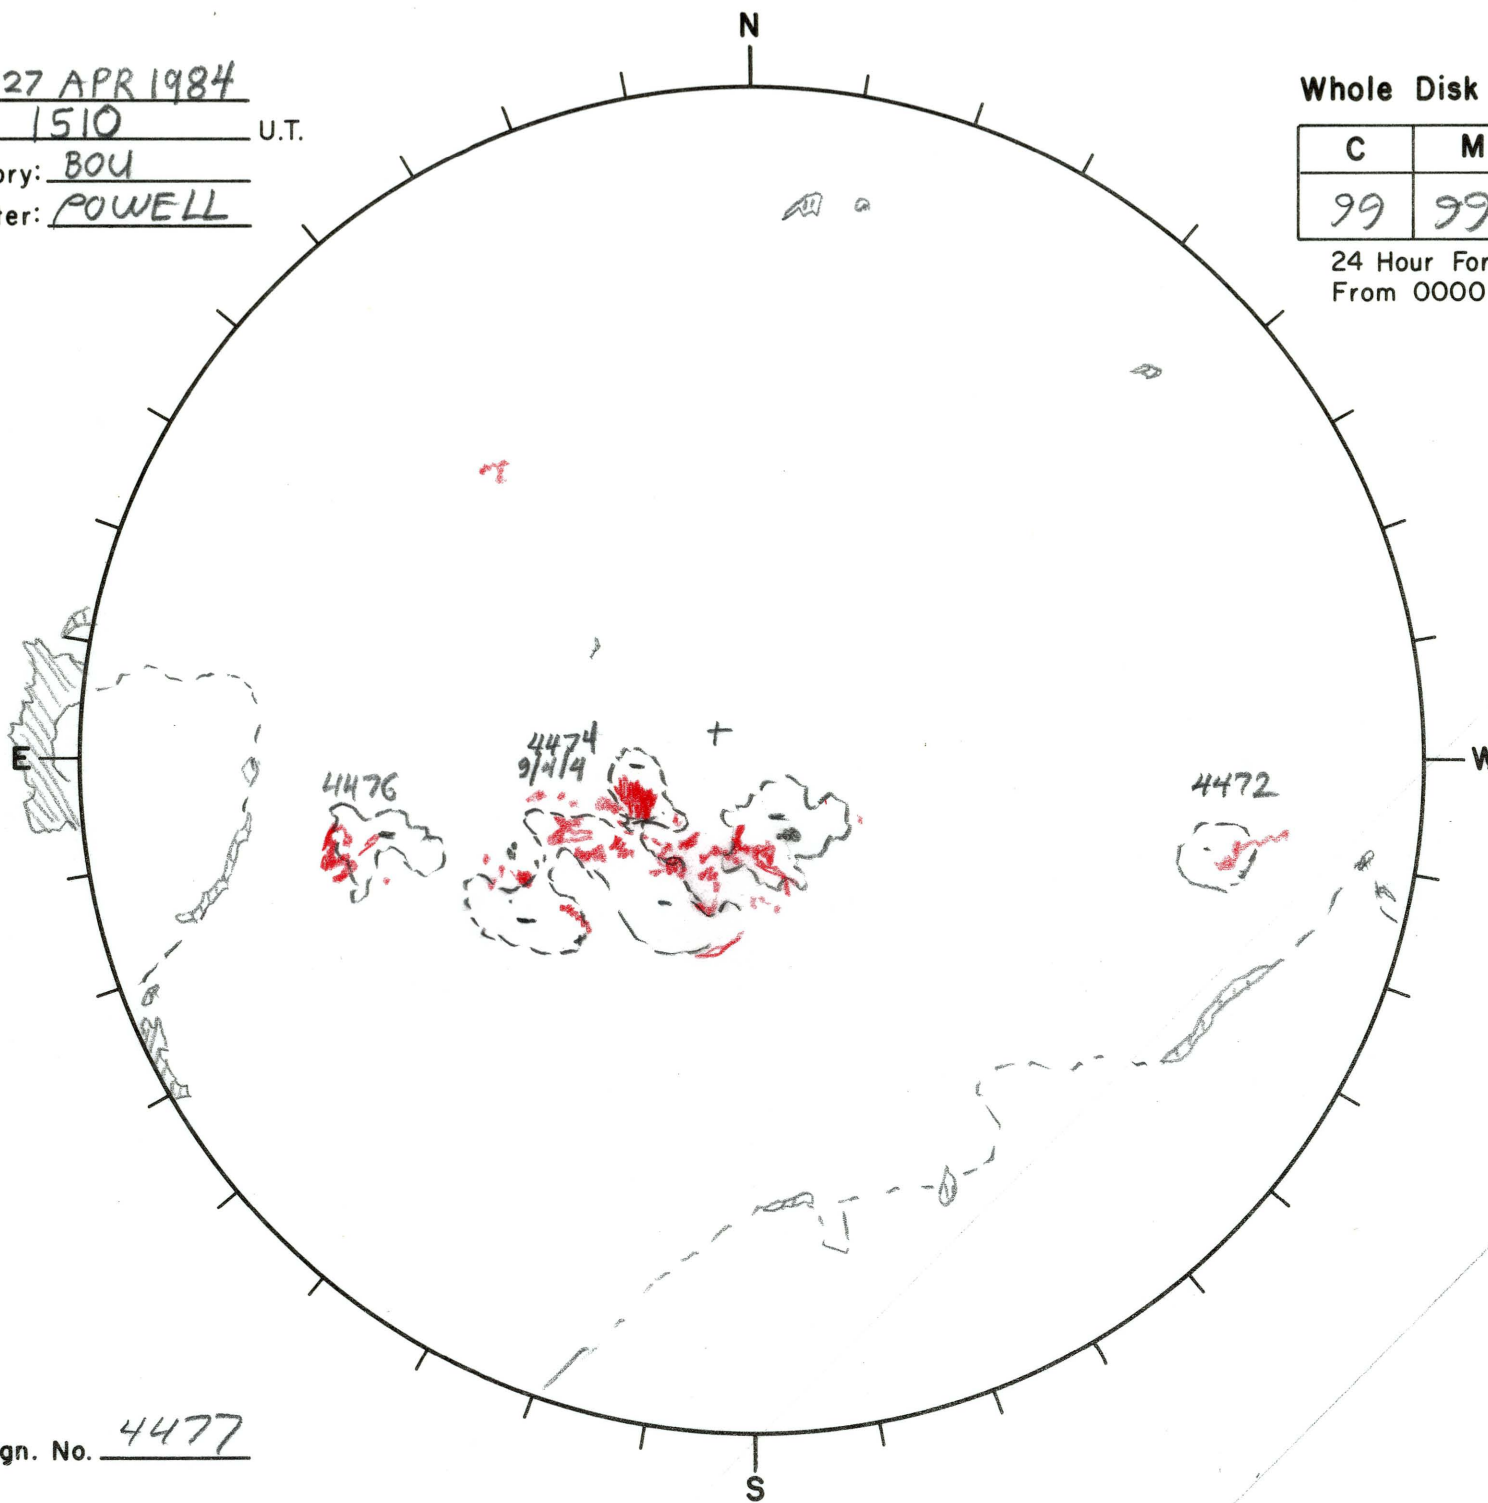

Date: 27 APR 1984  
Time: 1510 U.T.  
Observatory: BOU  
Forecaster: POWELL

### Whole Disk Forecast

| C  | M  | X  |
|----|----|----|
| 99 | 99 | 40 |

40

24 Hour Forecast  
From 0000 U.T. to 0000 U.T.

Next Rgn. No. 4477

L+ \_\_\_\_\_  
B+ \_\_\_\_\_