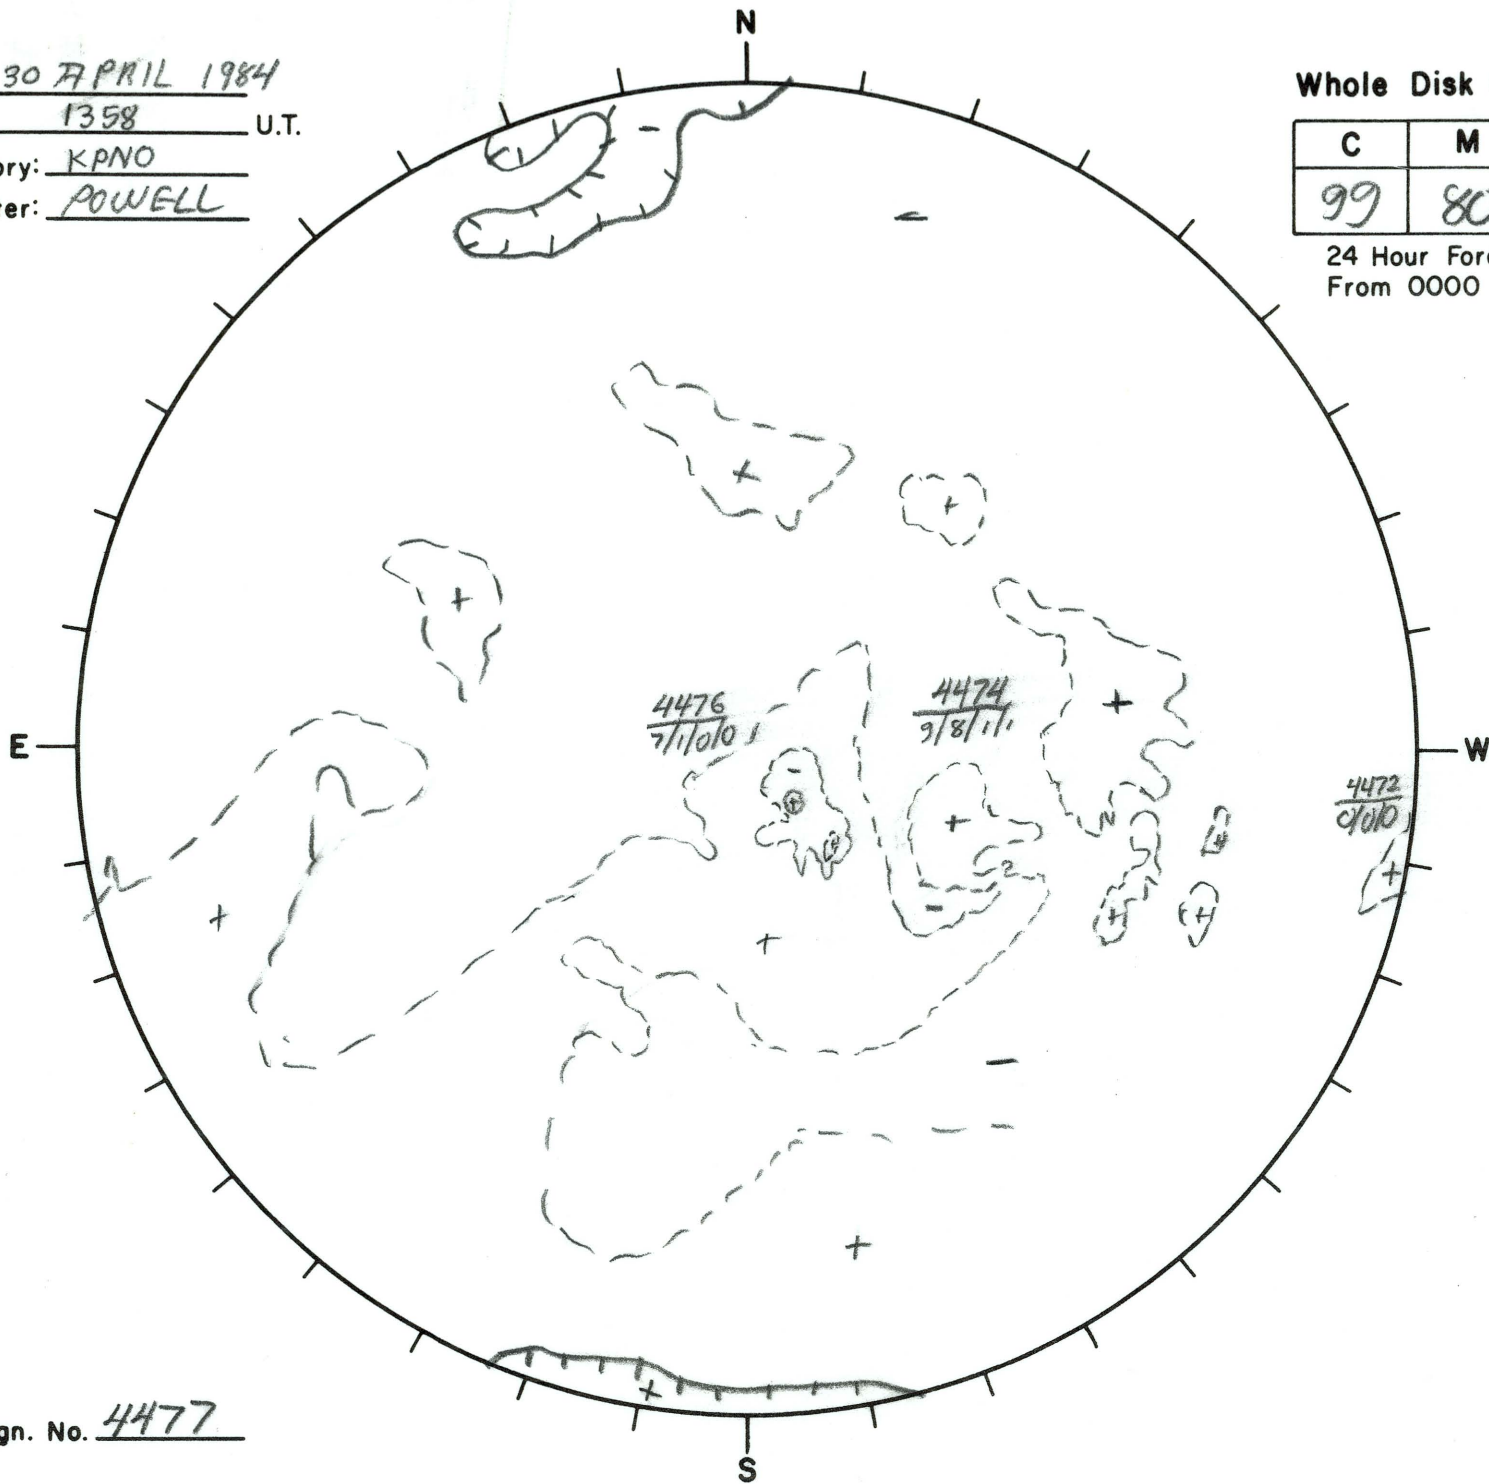

Date: 30 APRIL 1984  
 Time: 1358 U.T.  
 Observatory: KPNO  
 Forecaster: POWELL

**Whole Disk Forecast**

C	M	X
99	80	8

P

24 Hour Forecast  
 From 0000 U.T. to 0000 U.T.

Next Rgn. No. 4477

L<sub>f</sub> \_\_\_\_\_  
 B<sub>f</sub> \_\_\_\_\_