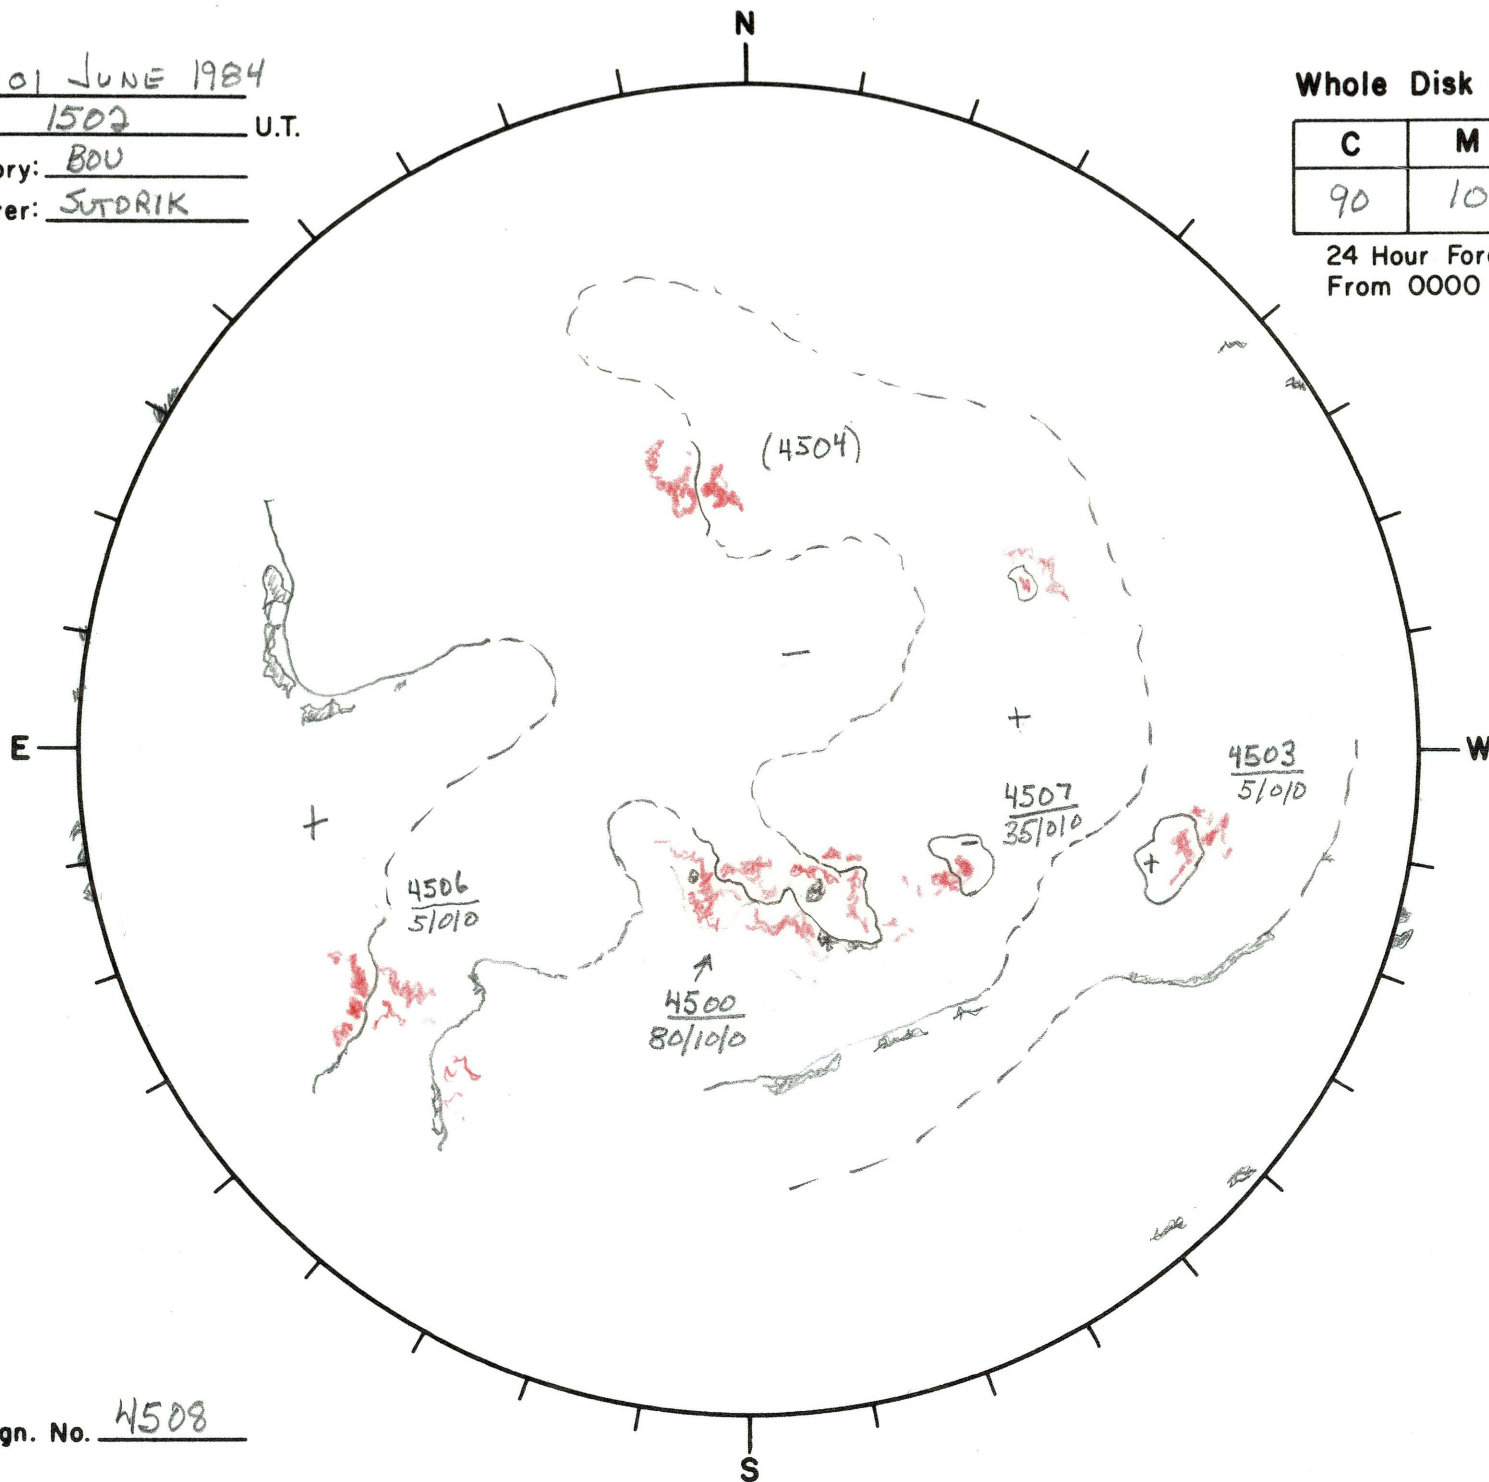

Date: 01 JUNE 1984  
 Time: 1502 U.T.  
 Observatory: BDU  
 Forecaster: SUTRIK

Whole Disk Forecast

C	M	X
90	10	01

24 Hour Forecast  
 From 0000 U.T. to 0000 U.T.

Next Rgn. No. 4508

L<sub>t</sub> 249°  
 B<sub>t</sub> -1°