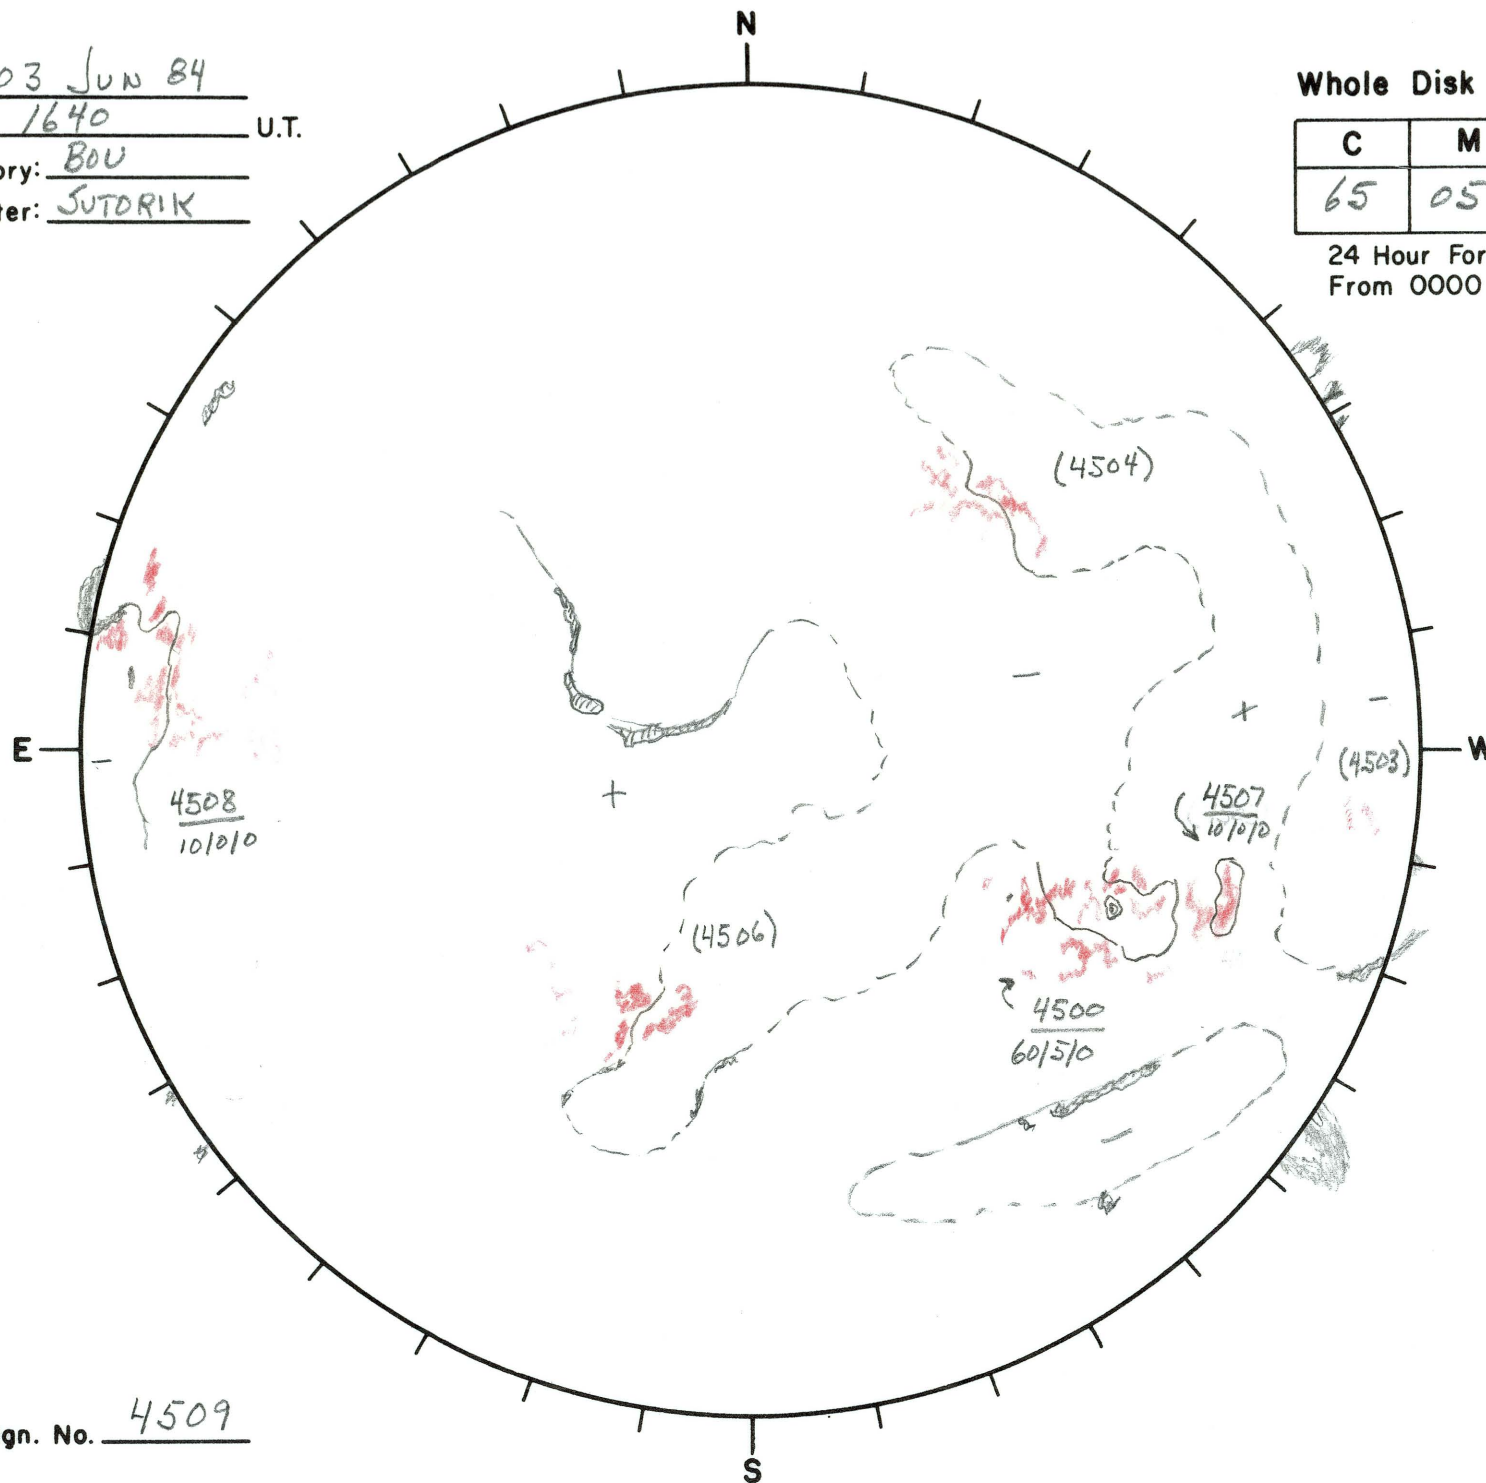

Date: 03 JUN 84
Time: 1640 U.T.
Observatory: BOU
Forecaster: SUTORIK

Whole Disk Forecast

C	M	X
65	05	01

24 Hour Forecast
From 0000 U.T. to 0000 U.T.

Next Rgn. No. 4509

L† 222°
B† -0°