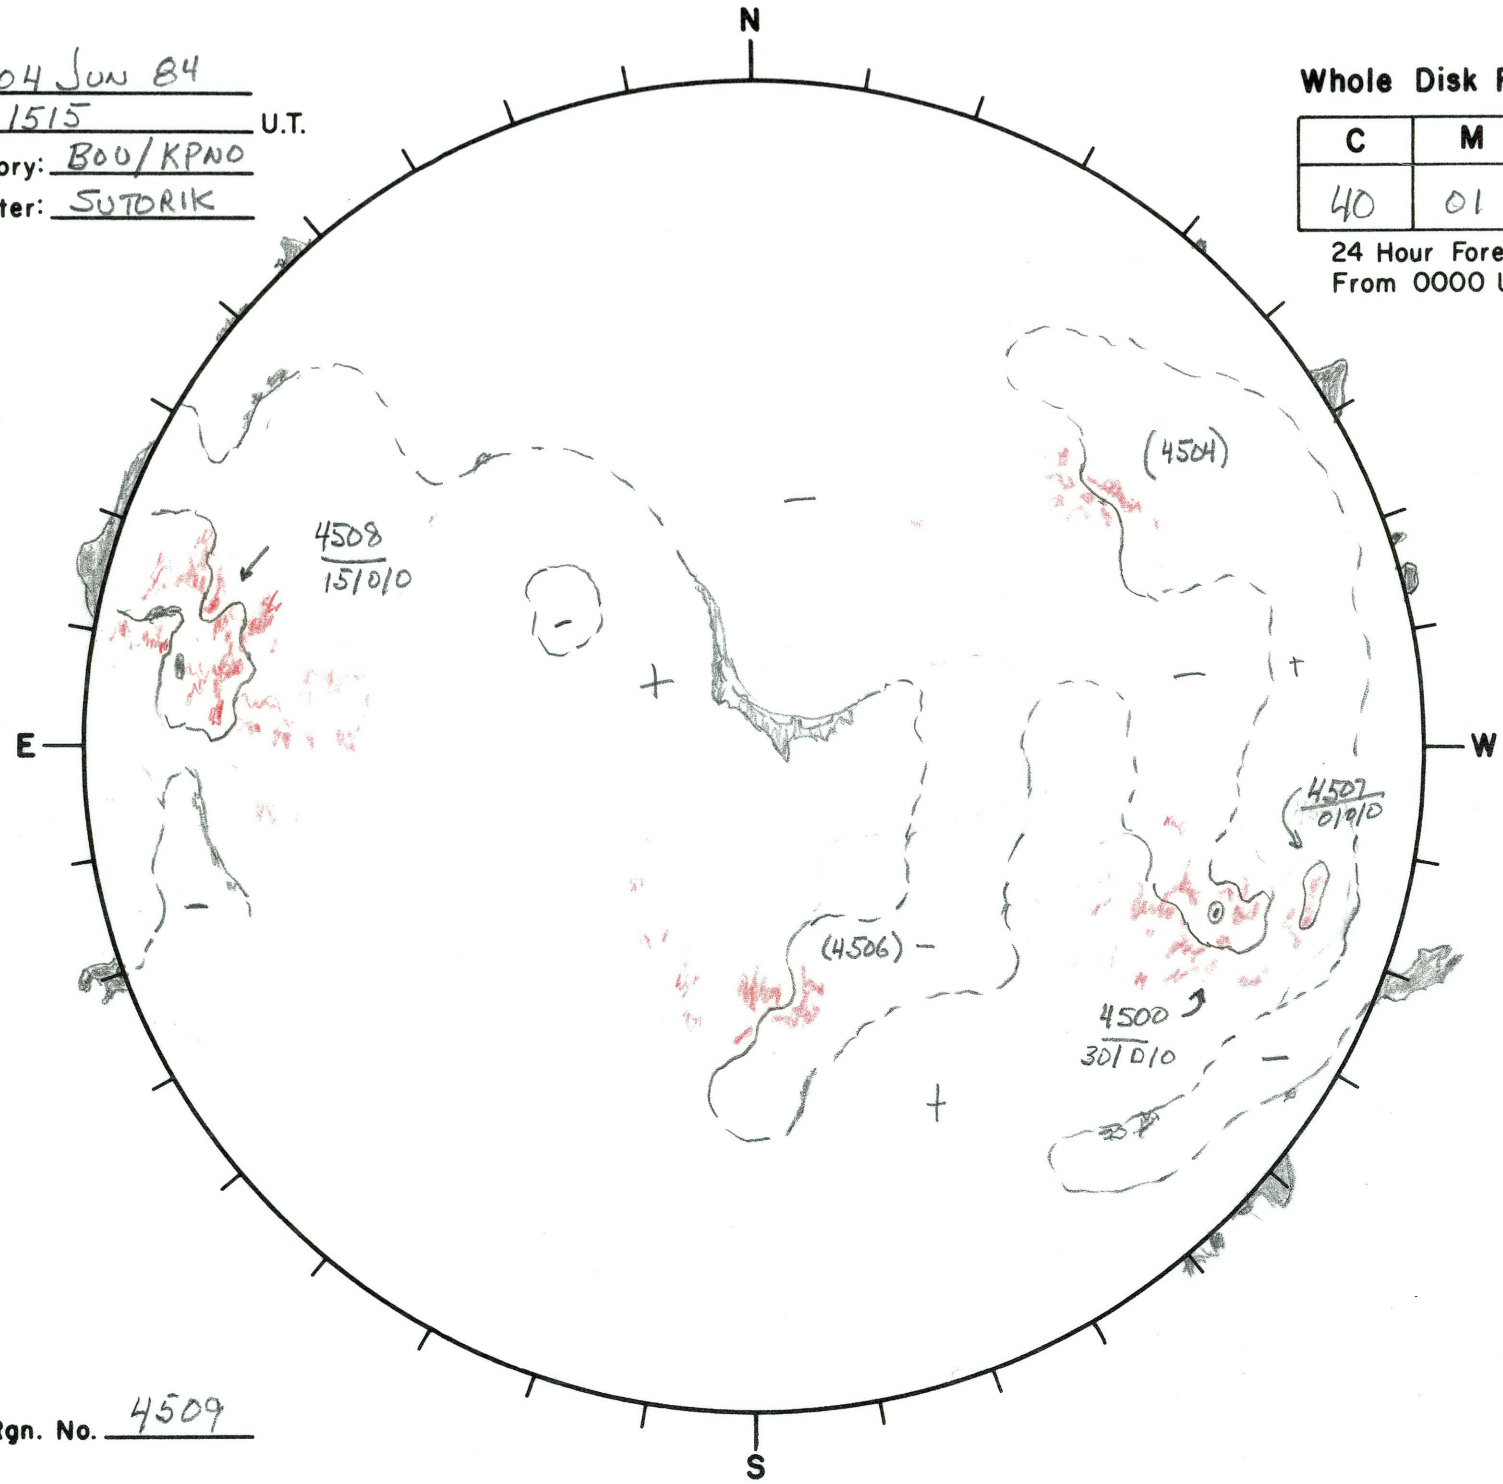

Date: 04 Jun 84
 Time: 1515 U.T.
 Observatory: BOU/KPNO
 Forecaster: SUTRIK

Whole Disk Forecast

C	M	X
40	01	01

24 Hour Forecast
 From 0000 U.T. to 0000 U.T.

Next Rgn. No. 4509

L_t 209°
 B_t 0°