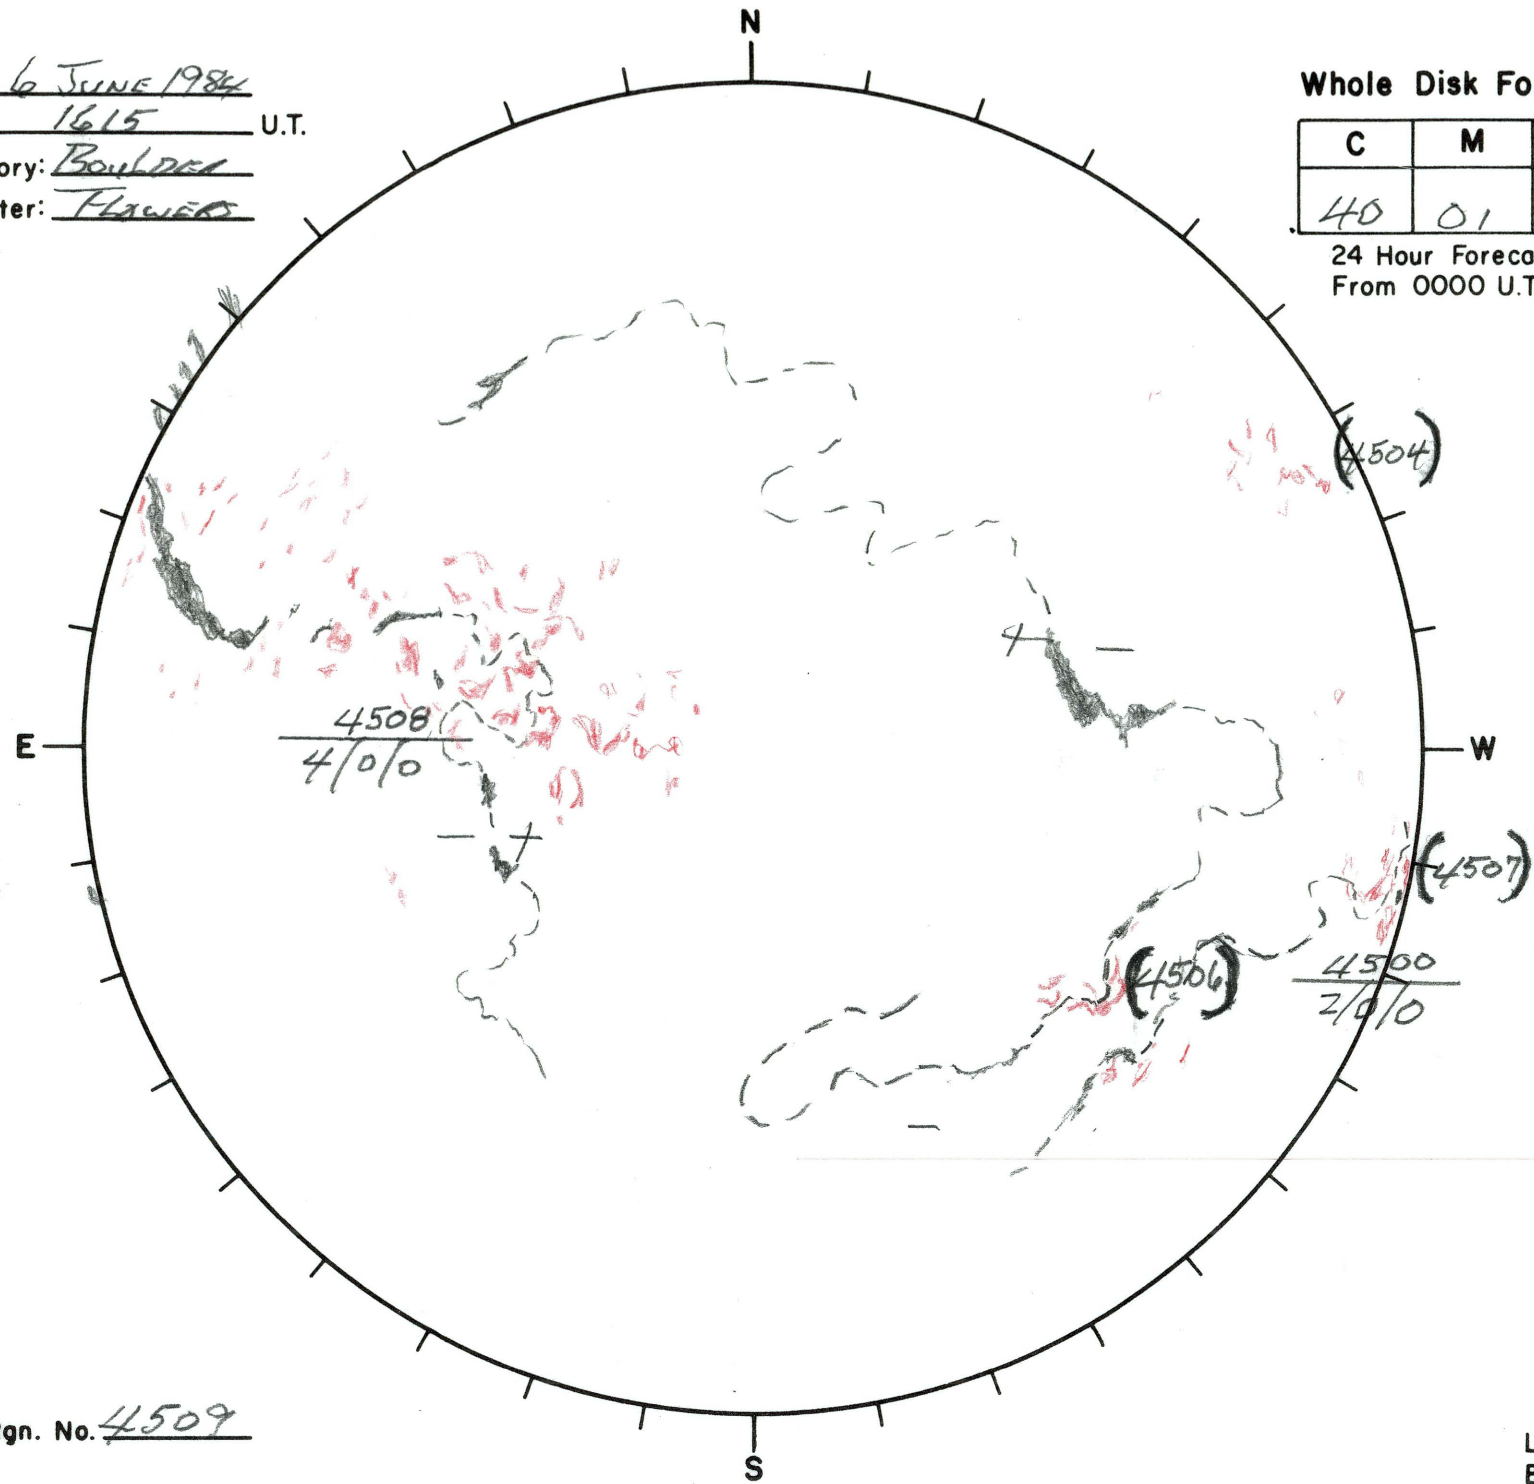

Date: 6 JUNE 1984  
 Time: 1615 U.T.  
 Observatory: BOULDER  
 Forecaster: FLAHERTY

**Whole Disk Forecast**

| C  | M  | X  | P  |
|----|----|----|----|
| 40 | 01 | 01 | 01 |

24 Hour Forecast  
 From 0000 U.T. to 0000 U.T.

Next Rgn. No. 4509

L† 181.9  
 B† +0.1